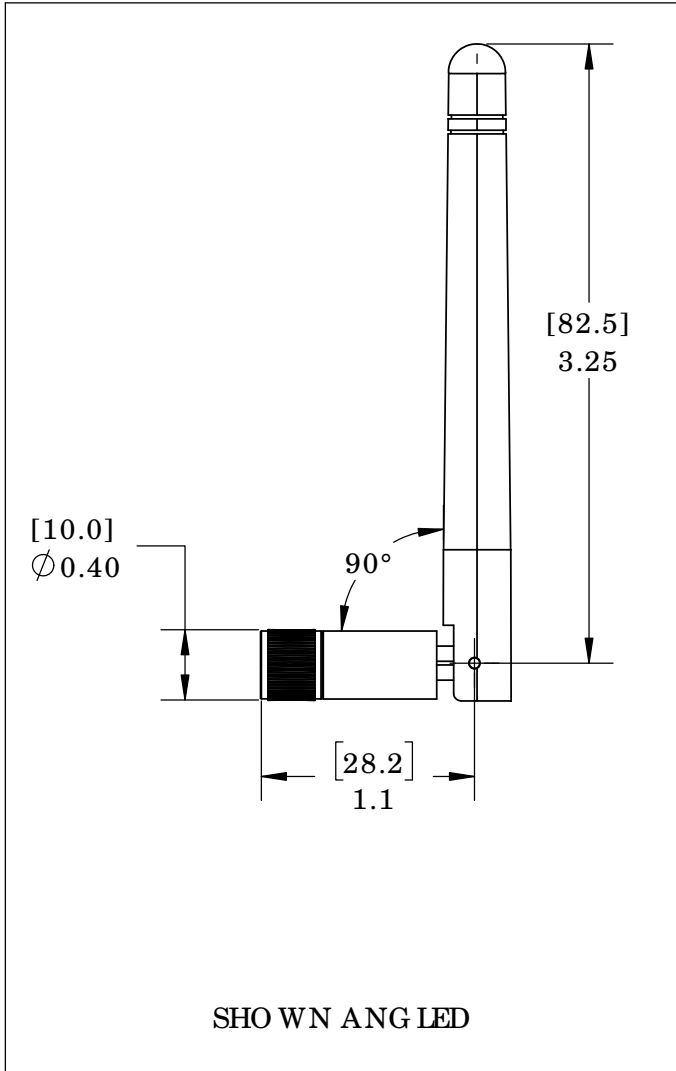

PULSE W1030

<p>THIRD ANGLE PROJECTION</p>	<p>COMMENTS:</p>	SYNAPSE WIRELESS INC. 6723 ODYSSEY DR HUNTSVILLE, AL35806		
<p>UNLESS OTHERWISE SPECIFIED: DIMENSIONS ARE IN INCHES [MM] TOLERANCES: ANGULAR: MACH ±1° BEND ±3° TWO PLACE DECIMAL ±.01 THREE PLACE DECIMAL ±.005</p>		<p>TITLE: INDOOR ARTICULATING ANTENNA, 2.0 DBI GAIN, ANT-IAB-2.0-1</p>		
<p>PROPRIETARY AND CONFIDENTIAL THE INFORMATION CONTAINED IN THIS DRAWING IS THE SOLE PROPERTY OF SYNAPSE WIRELESS, INC. ANY REPRODUCTION IN PART OR AS A WHOLE WITHOUT THE WRITTEN PERMISSION OF SYNAPSE WIRELESS, INC IS PROHIBITED.</p>	<p>MATERIAL</p> <p>FINISH</p> <p style="text-align: center;">DO NOT SCALE DRAWING</p>	<p>SIZE</p> <p style="font-size: 2em; font-weight: bold;">A</p>	<p>DWG. NO.</p> <p style="font-size: 1.5em; font-weight: bold;">120-035091-000</p>	<p>REV</p> <p style="font-size: 1.5em; font-weight: bold;">A000</p>
			<p>ENGR: EMJ</p>	<p>SHEET 1 OF 1</p>