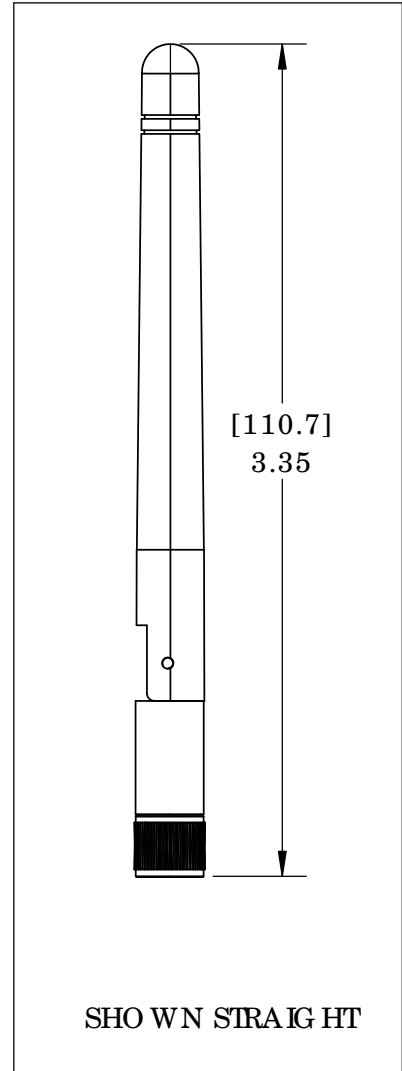

PULSE W1030

<p>THIRD ANGLE PROJECTION</p>	<p>COMMENTS:</p>	SYNAPSE WIRELESS INC. 6723 ODYSSEY DR HUNTSVILLE, AL35806		
<p>UNLESS OTHERWISE SPECIFIED: DIMENSIONS ARE IN INCHES [MM] TOLERANCES: ANGULAR: MACH ±1° BEND ±3° TWO PLACE DECIMAL ±.01 THREE PLACE DECIMAL ±.005</p>		<p>TITLE: INDOOR ARTICULATING ANTENNA, 2.0 DBI GAIN, ANT-IAB-2.0-1</p>		
<p>PROPRIETARY AND CONFIDENTIAL THE INFORMATION CONTAINED IN THIS DRAWING IS THE SOLE PROPERTY OF SYNAPSE WIRELESS, INC. ANY REPRODUCTION IN PART OR AS A WHOLE WITHOUT THE WRITTEN PERMISSION OF SYNAPSE WIRELESS, INC IS PROHIBITED.</p>	<p>MATERIAL</p> <p>FINISH</p> <p style="text-align: center;">DO NOT SCALE DRAWING</p>	<p>SIZE</p> <p style="font-size: 2em; font-weight: bold;">A</p>	<p>DWG. NO.</p> <p style="font-size: 1.5em; font-weight: bold;">120-035091-000</p>	<p>REV</p> <p style="font-size: 1.5em; font-weight: bold;">A000</p>
			<p>ENGR: EMJ</p>	<p>SHEET 1 OF 1</p>