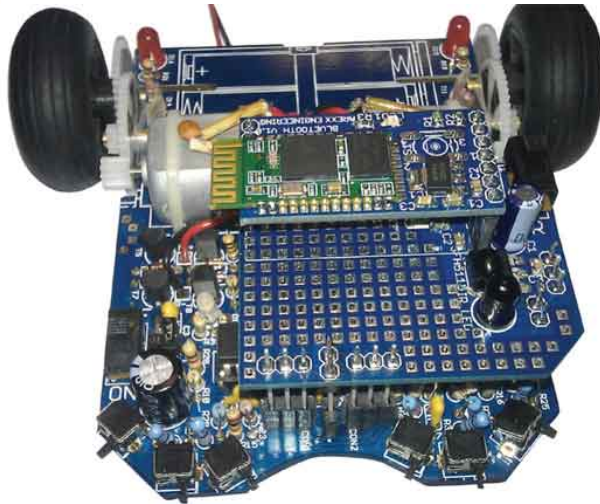

# ARX-BT3

## ARX Wireless Kit

ARX with BT3

### BT3 Capabilities:

Read and transfer data to and from a PC or Android phone

Cruise around via Android phone control