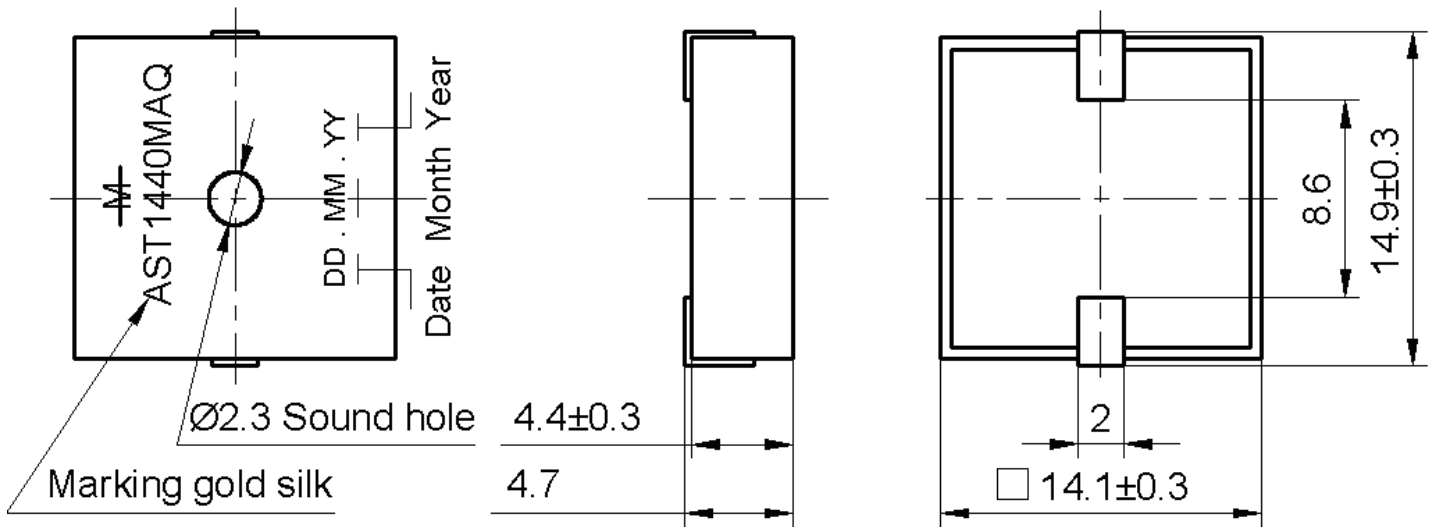

**Dimensions:** (units: mm)

PS: Vp-p=1/2duty, square wave

**RoHS Compliant**

**Packaging:**

Parts are supplied on reels (600 pcs per tape and reel).

Units do not come with wash label and are not appropriate for aqueous wash.