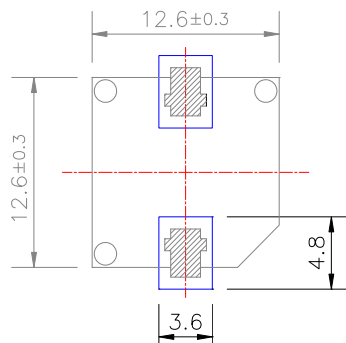

**Dimensions:** (units: mm)

Vp-p = 1/2duty, square wave

**RoHS Compliant****Recommended PCB Layout:****Packaging:**

Parts are supplied in tubes (35 pieces per tube).

Units come with wash label and are appropriate for aqueous wash.