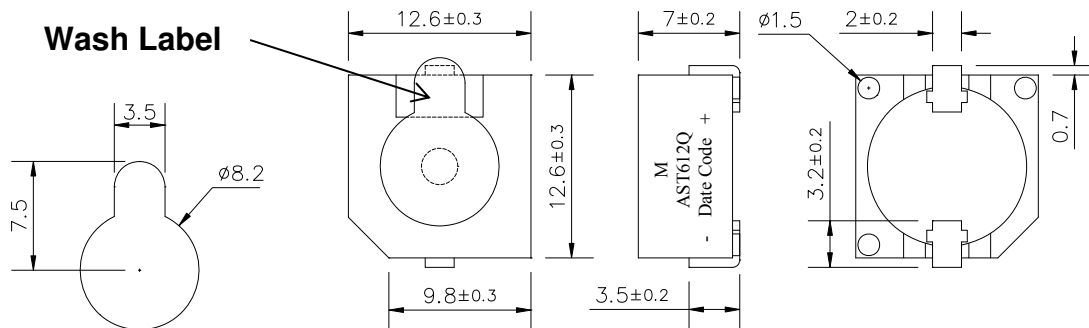

**Dimensions:** (units: mm)

Vp-p = 1/2duty, square wave

**RoHS Compliant****Recommended PCB Layout:****Packaging:**

Parts are supplied in tubes (35 pieces per tube).

Units come with wash label and are appropriate for aqueous wash.