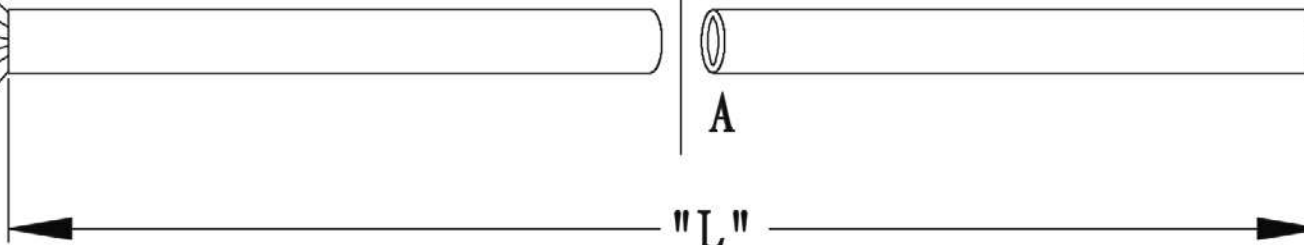

Part Number	Drawing Number	Wire Length "L"	Jacket Color	Cut Length
AT-K-S-26-6-W/7	A	2,135±30(7ft)	White	2,145-2,155mm
AT-K-S-26-6-W/14	B	4,270±60(14ft)	White	4,290-4,300mm
AT-K-S-26-6-W/25	C	7,625±100(25ft)	White	7,650-7,660mm