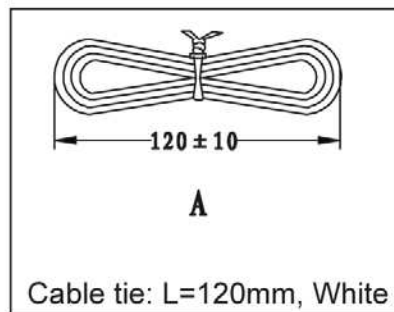

Part Number	Drawing Number	Wire Length "L"	Jacket Color	Cut Length
AT-K-S-26-6-W/7	A	2,135±30(7ft)	White	2,145-2,155mm
AT-K-S-26-6-W/14	B	4,270±60(14ft)	White	4,290-4,300mm
AT-K-S-26-6-W/25	C	7,625±100(25ft)	White	7,650-7,660mm

Title		Modular pre-cut cable - Straight
		6C, 26AWG, White, 7-25 feet
ASSMANN WSW-No.		AT-K-S-26-6-W/xx
Drawing-No.		
Replace		rev00
		Sheet 1/1

1

2

3

4

5

6

7