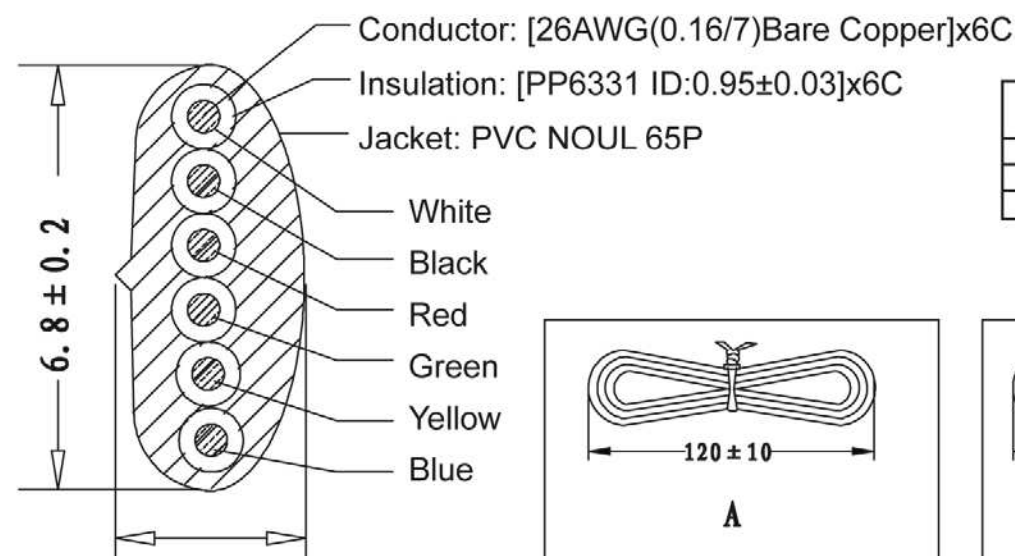

Part Number	Drawing Number	Wire Length "L"	Jacket Color	Cut Length
AT-K-S-26-6-W/7	A	2,135±30(7ft)	White	2,145-2,155mm
AT-K-S-26-6-W/14	B	4,270±60(14ft)	White	4,290-4,300mm
AT-K-S-26-6-W/25	C	7,625±100(25ft)	White	7,650-7,660mm