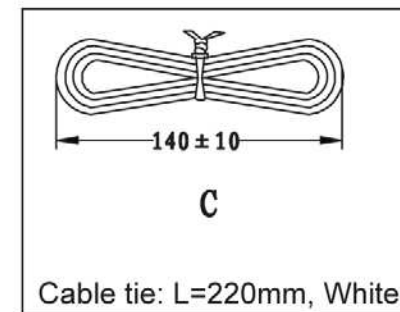

Part Number	Drawing Number	Wire Length "L"	Jacket Color	Cut Length
AT-K-S-26-6-W/7	A	2,135±30(7ft)	White	2,145-2,155mm
AT-K-S-26-6-W/14	B	4,270±60(14ft)	White	4,290-4,300mm
AT-K-S-26-6-W/25	C	7,625±100(25ft)	White	7,650-7,660mm

Title		Modular pre-cut cable - Straight
		6C, 26AWG, White, 7-25 feet
ASSMANN WSW-No.		AT-K-S-26-6-W/xx
Drawing-No.		
Replace		rev00
		Sheet 1/1

1

2

3

4

5

6

7