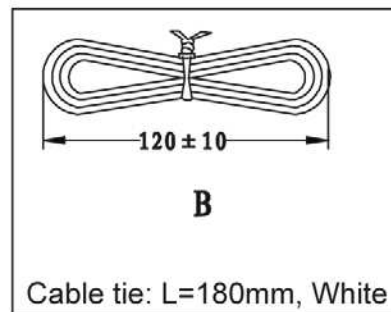

Part Number	Drawing Number	Wire Length "L"	Jacket Color	Cut Length
AT-K-S-26-6-W/7	A	2,135±30(7ft)	White	2,145-2,155mm
AT-K-S-26-6-W/14	B	4,270±60(14ft)	White	4,290-4,300mm
AT-K-S-26-6-W/25	C	7,625±100(25ft)	White	7,650-7,660mm

Title		Modular pre-cut cable - Straight
		6C, 26AWG, White, 7-25 feet
ASSMANN WSW-No.		AT-K-S-26-6-W/xx
Drawing-No.		
Replace		rev00
		Sheet 1/1

1

2

3

4

5

6

7