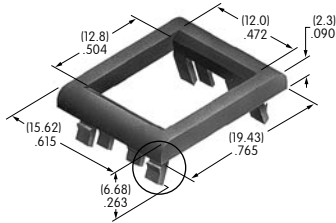

AT065-1
Panel Frame for Rocker & Paddle .450" Wide
Polyamide
Color: A
Series: M

AT065-2
Panel Frame for Rocker & Paddle .450" Wide
Polyamide
Color: A
Series: M

AT066
.300" Wide Rocker
Polyamide
Color: A B C
Series: A