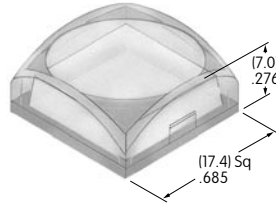

AT3080
17.4mm Sculptured Cap
with Lens/Diffuser
Polycarbonate
Colors: JB
Series: KP