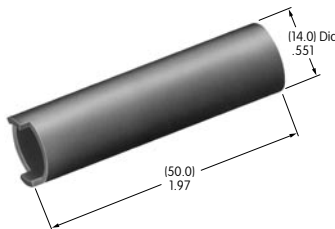

AT111
Lamping Tool
Stainless steel
Series: HB KB YB

AT108
Socket Wrench
Aluminum with black alumite finish
Series: KB