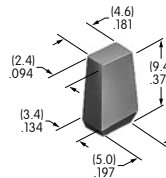

AT467
Short Paddle
Polyamide
Colors: A B C E F G H
Series: A B M