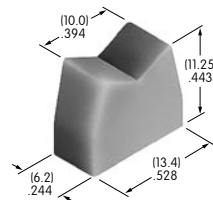

AT4063
.157" Diameter Slip-on Cap
Polyamide
Colors: A B C
Series: GB G3B

Color Codes: A Black B White C Red D Amber E Yellow F Green G Blue H Gray J Clear