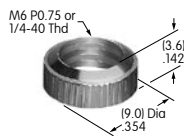

AT511 (M-metric H-inch)
Knurled Cap Nut
Brass with chrome plating
Series: EB M MB20 MB24 P