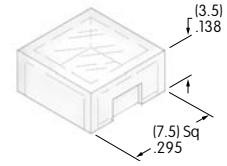

AT3081
Transparent Lens
Polycarbonate
Color: J
Series: HB2