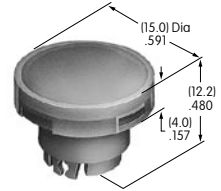

AT3005
Round Cap for Bright LED & Bicolor
Polycarbonate
Colors: JB JC JD JF
Series: YB