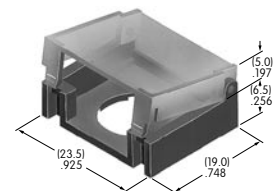

AT4024

Protective Guard
Cover: Polycarbonate
Base: Polyamide
Series: KB

Color Codes: A Black B White C Red D Amber E Yellow F Green G Blue H Gray J Clear