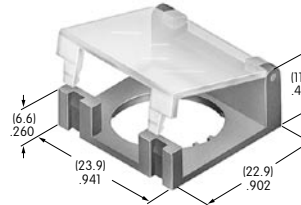

AT4072
Protective Guard
Lid: Polycarbonate
Base: Glass fiber reinforced polycarbonate
Series: YB