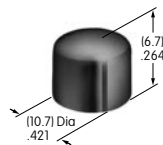

AT438
Design Rocker
Polycarbonate
Colors: B C D F G
Series: MLW