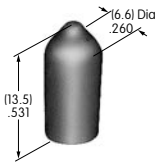

AT434
Bat Lever Cap
Polyvinyl chloride
Colors: A B C E F G
Series: M

AT435
Screw-on Cap
Brass with chrome plating
Series: SB265