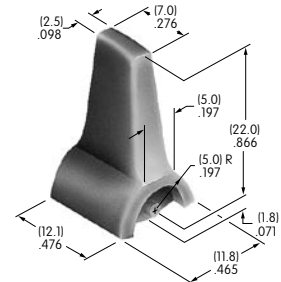

AT460
Cap for Color Capped Cone Toggle
Polyethylene
Colors: A B C E F G
Series: M

AT461
.476" Wide Paddle
Polycarbonate
Colors: A B C E F G H
Series: M M2T