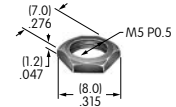

**AT532T (M-metric H-inch)
Threaded Through Dress Nut**
Brass with nickel plating
Series: EB M MB20 MB24 P

**AT533T (M-metric H-inch)
Threaded Through Dress Nut**
Brass with nickel plating
Series: EB M MB20 MB24 P

**AT535
Rubber Ring for
MR Panel Seal**
Nitrile butadiene rubber
Series: MRK

**AT536
Hex Nut**
Brass with nickel plating
Series: FB

**AT537
O-ring**
Nitrile butadiene rubber
Series: S

**AT541
O-ring for Panel Seal
with AT4115**
Nitrile butadiene rubber
Series: YB

**AT542
Coupler**
PBT
Series: IS

**AT543
Support Bracket**
Steel with tin plating
Series: MRK

**AT546
Mounting Bracket
for Block Mounting**
Phosphor bronze with tin plating
Series: GB2

**AT547
Mounter for AT4140**
Polyamide
Color: A
Series: JB

**AT548
Panel Mount Housing**
Polyamide
Series: IS

Color Codes: A Black B White C Red D Amber E Yellow F Green G Blue H Gray J Clear