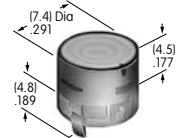

AT4034
Round Indicator Cap
Polycarbonate
Colors: JB
Series: HB