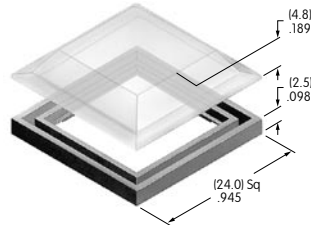

AT4000s

AT4001

Square Dust Cover
 Lid: Polyvinyl chloride
 Gasket: Polyethylene
 Series: LB UB

AT4002

Round Dust Cover
 Lid: Polyvinyl chloride
 Gasket: Polyethylene
 Series: LB

AT4003

.394" Bat Lever Cap
 Polyvinyl chloride
 Colors: A B C
 Series: A B