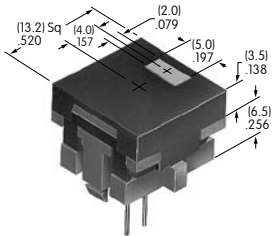

AT480
Square Spot Illuminated Cap
Polycarbonate
Cap Colors: A B C F
LED Colors: C D F CF
Series: LB

AT484
Square Nonilluminated Cap
Polycarbonate
Colors: A B C E F G H
Series: LB