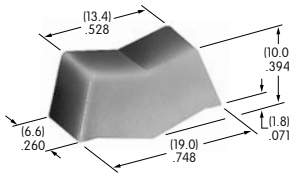

AT469
.260" Wide Rocker
Polyamide
Colors: A B C E F G H
Series: A

AT475
.201" Diameter Cap
Polyamide
Colors: A B C
Series: AB BB FB M2B MB24

AT476
Square Solid Colored Cap
Polycarbonate
Colors: BJ CJ EJ FJ GJ
Series: LB