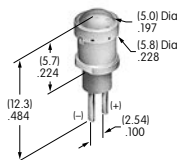

AT621
6-element Bicolor LED
Colors: CF
Series: YB
T-1 1/2 Bi-pin