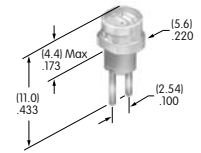

AT624
Single Element LED
Color: G
Series: HB
T-1 Bi-pin

AT625
Single Element LED
Color: G
Series: KB LB YB
T-1 Bi-pin

AT627
4-element LED
With Resistor; Volts: 5 12 24
Colors: C D F
Series: LB
T-1 Bi-pin

AT628
Double Element LED
Colors: C D F
Series: YB
T-1 Bi-pin

AT629
Single Element LED
Color: B
Series: HB
T-1 Bi-pin

AT630
Single Element LED
Color: F
Series: HB
T-1 Bi-pin

AT631
Single Element LED
Color: B
Series: KB LB YB
T-1 Bi-pin

AT632
Single Element LED
Color: F
Series: KB LB YB
T-1 Bi-pin

AT633
Single Element LED
Colors: C D F
Series: HB
T-1 Bi-pin

AT634
Single Element LED
Colors: C D F
Series: KB YB
T-1 1/4 Bi-pin

AT635
Single Element LED
Colors: C D F
Series: KB LB
T-1 1/2 Bi-pin

Color Codes: A Black B White C Red D Amber E Yellow F Green G Blue H Gray J Clear