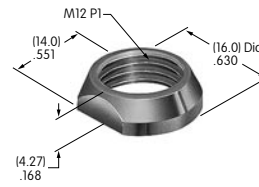

AT057
Mounting Nut
Brass with nickel plating
Series: KB