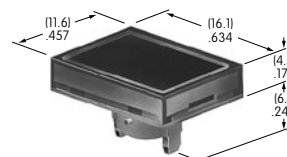

AT4022

Rectangular Colored Insert Cap
Polycarbonate
Cap Colors: JB JC JE JF JG
Series: KB