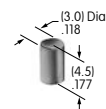

AT445
Cap for Color Tipped Cone Toggle
Polycarbonate
Colors: A B C E F G
Series: M