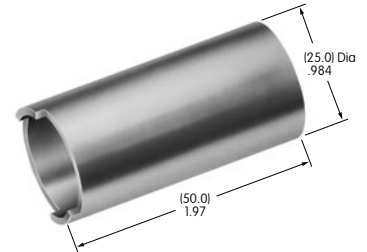

AT200s

AT201
ON-OFF Plate for
12mm Threaded Bushing
Brass with nickel plating
Series: M P S

AT202
ON-OFF Plate for
12mm Threaded Bushing
Aluminum
Colors: Red & black enamel
Series: M P S

AT204
Bezel
Polycarbonate
Colors: A B C D E F G H
Series: MLW