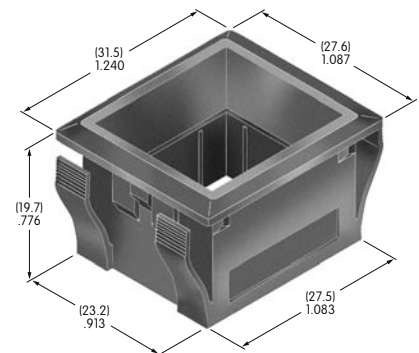

**AT548
Panel Mount Housing**
Polyamide
Series: IS