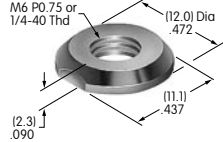

AT532 (M-metric H-inch)
Dress Cap Nut
 Brass with nickel plating
 Series: EB M MB20 MB24 P

**AT532T (M-metric H-inch)
Threaded Through Dress Nut**
Brass with nickel plating
Series: EB M MB20 MB24 P

**AT533T (M-metric H-inch)
Threaded Through Dress Nut**
Brass with nickel plating
Series: EB M MB20 MB24 P