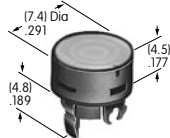

AT4032
Round Cap for Bright & Super Bright LED
Polycarbonate
Colors: JB
Series: HB