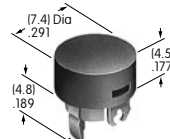

AT4051
Spot Illuminated Cap
Polycarbonate
Colors: AB
Series: KB

AT4036
Round Nonilluminated Cap
Polycarbonate
Colors: B C E F G
Series: HB