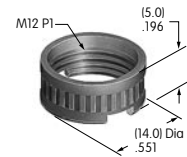

AT062
.250" Wide Rocker
Polyamide
Colors: A B C
Series: A