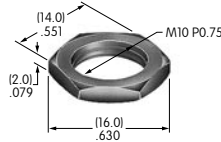

AT513H
Hex Nut
 Brass with nickel plating
 Series: M MB20 MB24

AT513M
Hex Nut
 Brass with nickel plating
 Series: B D2 DB EB FR01 M
 MB20 MB25 MR P

AT515 (M-metric H-inch)
Locking Ring for D Flat Bushing
 Steel with zinc/chromate
 Series: FR01 M MB24

AT516
O-ring
 Nitrile butadiene rubber
 Series: M MB20

AT518
Locking Ring
 Steel with zinc/chromate
 Series: HS PS TS

AT520
Split Lockwasher
 Steel with zinc/chromate
 Series: HS PS TS

AT526
Hex Mounting Nut
 Steel with nickel plating
 Series: HS PS TS