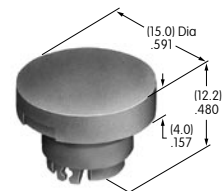

AT3002
Round Solid Cap
Polycarbonate
Colors: BB CB EB FB GB
Series: YB