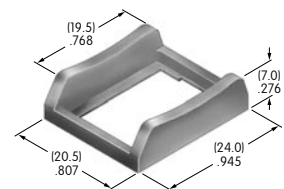

AT219
Barrier
Polyamide
Color: A
Series: JWS