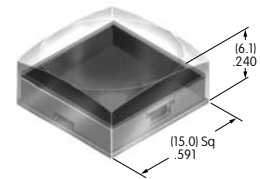

AT3070
Flat Cap with Alternating Legend for Illuminated
Polycarbonate
Cap Color: J
Series: UB2

AT3073
Sculptured Cap for Nonilluminated
Polycarbonate
Colors: JA JB JC JD JF
Series: UB2

AT3074
Sculptured Cap for Illuminated
Polycarbonate
Colors: JB JC JD JF
Series: UB2

AT3075
Beveled Cap for Illuminated
Polycarbonate
Colors: B C D F
Series: UB2

AT3076
Flat Cap for Illuminated with Lens/Diffuser
Polycarbonate
Colors: JB JC JD JF
Series: UB2

AT3077
Beveled Cap for Nonilluminated
Polycarbonate
Colors: A B C D F
Series: UB2

AT3078
12mm Sculptured Cap with Lens/Diffuser
Polycarbonate
Colors: JB
Series: KP

Color Codes: A Black B White C Red D Amber E Yellow F Green G Blue H Gray J Clear