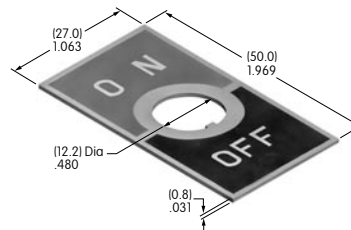

AT200s

AT201
ON-OFF Plate for
12mm Threaded Bushing
Brass with nickel plating
Series: M P S

AT202
ON-OFF Plate for
12mm Threaded Bushing
Aluminum
Colors: Red & black enamel
Series: M P S

AT204
Bezel
Polycarbonate
Colors: A B C D E F G H
Series: MLW