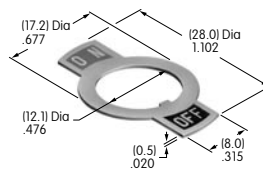

AT214
ON-OFF Plate for 12mm
Threaded Bushing
Aluminum
Colors: Red & black ink
Series: M P S