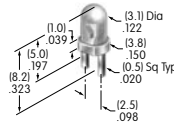

AT630
Single Element LED
Color: F
Series: HB
T-1 Bi-pin