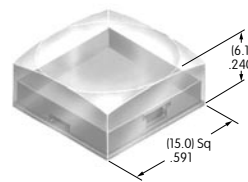

AT3074
Sculptured Cap for Illuminated
Polycarbonate
Colors: JB JC JD JF
Series: UB2