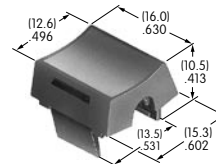

AT435
Screw-on Cap
 Brass with chrome plating
 Series: SB265

AT438
Design Rocker
 Polycarbonate
 Colors: B C D F G
 Series: MLW

AT442
.394" Diameter Snap-on Cap
 Polycarbonate
 Colors: A B C E F G H
 Series: DB EB M2B MB20 MB25