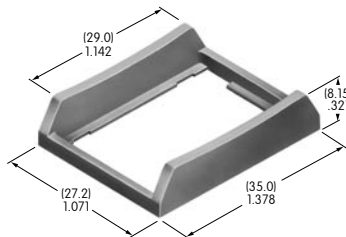

AT218
Barrier
Polyamide
Colors: A B H
Series: JWJ