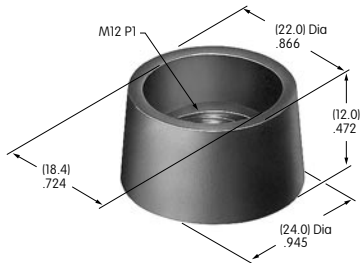

AT454
Round Insert
Polycarbonate
Colors: A B C F G H
Series: MB20 SCB
Used with Screw Adaptor AT080

AT455
Round Shroud
Polycarbonate
Colors: A B H
Series: MB20 SCB