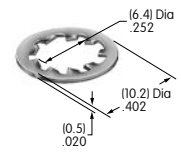

AT509
Internal Tooth Lockwasher
Steel with zinc/chromate
Series: D2 DB EB FR01 M
MR P S SB MB25