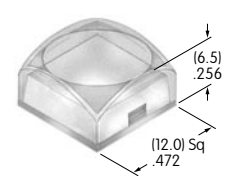

AT3078
12mm Sculptured Cap with Lens/Diffuser
Polycarbonate
Colors: JB
Series: KP

Color Codes: A Black B White C Red D Amber E Yellow F Green G Blue H Gray J Clear