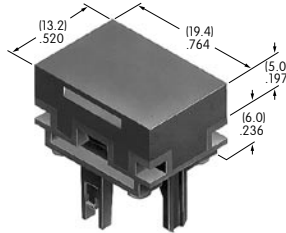

AT4026
Rectangular Solid Colored Cap
Polycarbonate
Colors: BJ CJ EJ FJ GJ
Series: LB