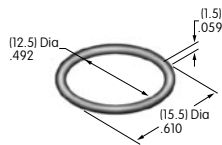

**AT537
O-ring**
Nitrile butadiene rubber
Series: S

**AT541
O-ring for Panel Seal
with AT4115**
Nitrile butadiene rubber
Series: YB