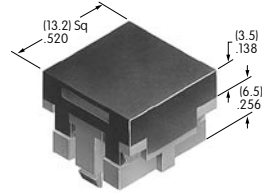

AT477
Square Colored Insert Cap
Polycarbonate
Colors: JB JC JE JF JG
Series: LB