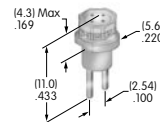

AT635
Single Element LED
Colors: C D F
Series: KB LB
T-1 1/2 Bi-pin