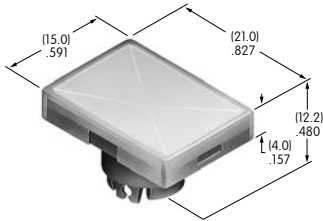

AT3070
Flat Cap with Alternating Legend for Illuminated
Polycarbonate
Cap Color: J
Series: UB2

AT3073
Sculptured Cap for Nonilluminated
Polycarbonate
Colors: JA JB JC JD JF
Series: UB2

AT3074
Sculptured Cap for Illuminated
Polycarbonate
Colors: JB JC JD JF
Series: UB2

AT3075
Beveled Cap for Illuminated
Polycarbonate
Colors: B C D F
Series: UB2

AT3076
Flat Cap for Illuminated with Lens/Diffuser
Polycarbonate
Colors: JB JC JD JF
Series: UB2

AT3077
Beveled Cap for Nonilluminated
Polycarbonate
Colors: A B C D F
Series: UB2

AT3078
12mm Sculptured Cap with Lens/Diffuser
Polycarbonate
Colors: JB
Series: KP

Color Codes: A Black B White C Red D Amber E Yellow F Green G Blue H Gray J Clear