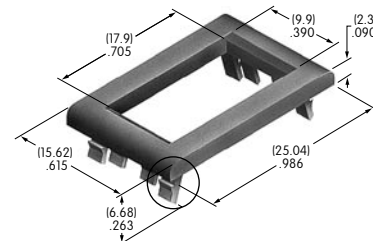

AT057
Mounting Nut
Brass with nickel plating
Series: KB

AT062
.250" Wide Rocker
Polyamide
Colors: A B C
Series: A

AT063
Gasket
Nitrile butadiene rubber
Color: A
Series: B Threaded Bushing

AT064-1
Panel Frame for Rocker & Paddle .365" Wide
Polyamide
Color: A
Series: M