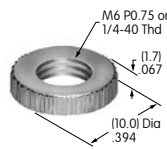

AT503 (M-metric H-inch)
Hex Face Nut
 Brass with chrome plating
 Series: M P S SB WB WT

AT504M
Knurled Face Nut
 Brass with chrome plating
 Series: M P S SB WB WT

AT506M
Locking Ring
 Steel with zinc/chromate
 Series: M MB20 P SB