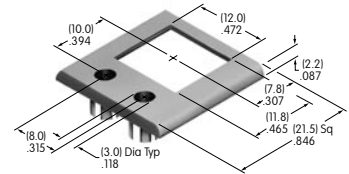

AT212
Bezel with 2 AT617 LEDs
Polycarbonate
Color: A
Series: EB M MB24 MB25