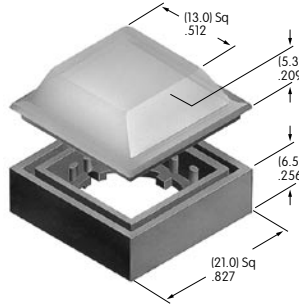

AT494
Protective Guard
 Cover: Polycarbonate
 Base: Polyamide
 Series: KB

AT495
Dust Cover
 Lid: Polyvinyl chloride
 Base: Polyamide
 Series: KB

AT496
.295" Diameter Cap
 Polyamide
 Colors: A B C
 Series: AB BB FB M2B MB24