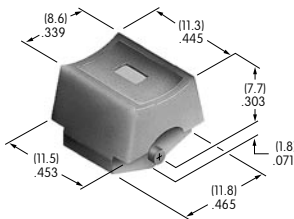

AT467
Short Paddle
Polyamide
Colors: A B C E F G H
Series: A B M