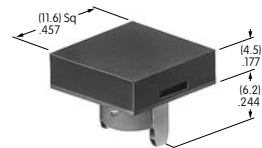

AT486
Round Solid Colored Cap
Polycarbonate
Colors: A BB CB CC EB
FB FF GB GG
Series: KB