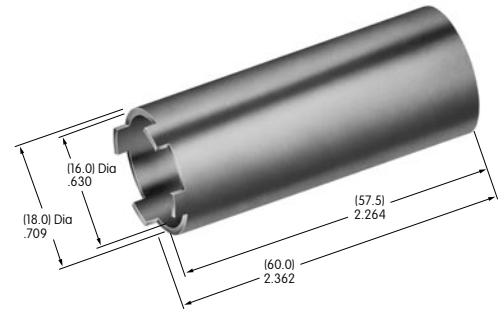

AT106
Socket Wrench
Aluminum with black alumite finish
Series: YB