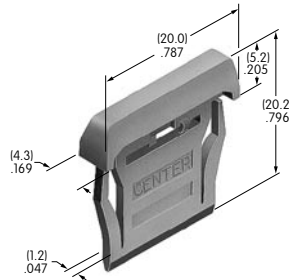

AT498
Center Barrier
Polyamide
Color: A
Series: LB