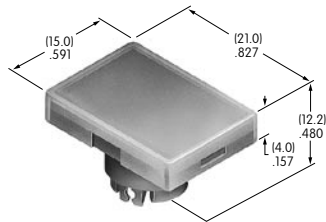

AT3006
Rectangular Cap for Bright LED & Bicolor
Polycarbonate
Colors: JB JC JD JF
Series: YB