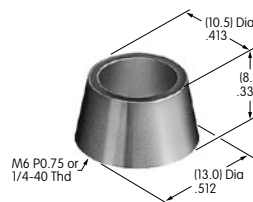

AT512 (M-metric H-inch)
Conical Nut
Brass with chrome plating
Series: EB MB20