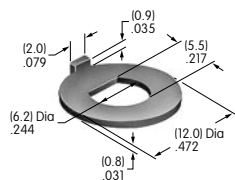

AT507 (M-metric H-inch)
Locking Ring
 Steel with zinc/chromate
 Series: D2 DB EB M MB20
 MB24 MB25 MR P

AT508
Internal Tooth Lockwasher
 Steel with zinc/chromate
 Series: M P S SB SK
 TL WB WT

AT509
Internal Tooth Lockwasher
 Steel with zinc/chromate
 Series: D2 DB EB FR01 M
 MR P S SB MB25

AT511 (M-metric H-inch)
Knurled Cap Nut
 Brass with chrome plating
 Series: EB M MB20 MB24 P

AT512 (M-metric H-inch)
Conical Nut
 Brass with chrome plating
 Series: EB MB20

AT512C (M-metric H-inch)
Conical Nut
 Brass with chrome plating
 Series: EB MB20

AT513H
Hex Nut
 Brass with nickel plating
 Series: M MB20 MB24

AT513M
Hex Nut
 Brass with nickel plating
 Series: B D2 DB EB FR01 M
 MB20 MB25 MR P

AT515 (M-metric H-inch)
Locking Ring for D Flat Bushing
 Steel with zinc/chromate
 Series: FR01 M MB24