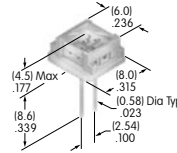

AT628
Double Element LED
Colors: C D F
Series: YB
T-1 Bi-pin