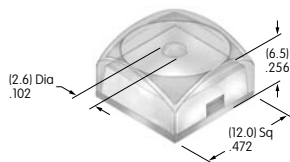

AT3086
12mm Home Key Cap
with Lens/Diffuser
Polycarbonate
Colors: JB
Series: KP