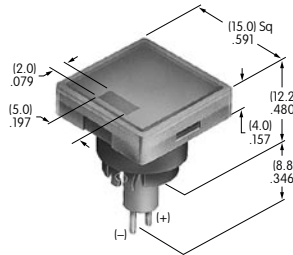

AT3010
Square Spot Illuminated Cap with Built-in LED
Polycarbonate
Cap Colors: JA JB JC JE JF
LED Colors: C D F CF
Volts: 2 5 12 24
Series: YB