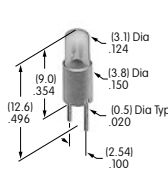

AT617
Single Element LED
Colors: C E F
Used for AT212 Bezel