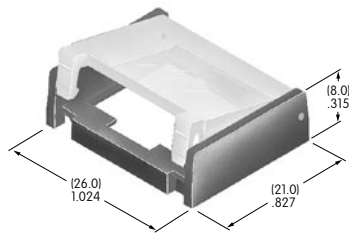

AT4058
Sculptured Cap
Polyamide
Colors: A B C E F G H
Series: JB