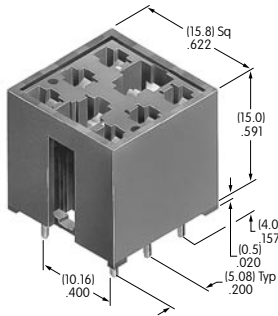

AT711
Single Pole
Straight PC Adaptor
 Glass fiber reinforced polyamide
 Series: LB

AT712
Double Pole
Straight PC Adaptor
 Glass fiber reinforced polyamide
 Series: LB

AT2100s

AT2107
Bezel
 Polyamide
 Colors: A B C E F G H
 Series: M M2100