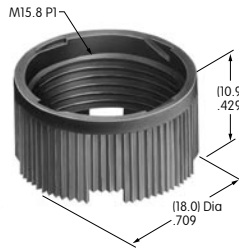

AT092
Knurled Mounting Nut
Polyphenylene oxide
Series: YB