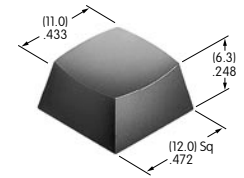

AT4059
Flat Cap
Polycarbonate
Colors: A B C E F G H
Series: JB