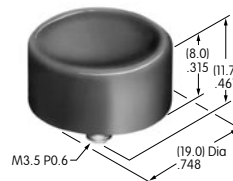

AT412
.748" Diameter Screw-on Cap
Polystyrene
Colors: A B C F
Series: MB20 SCB WB