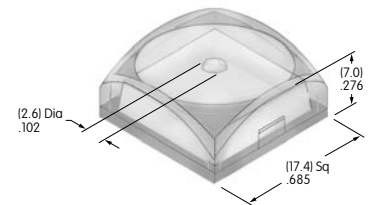

AT3088
17.4mm Home Key Cap
with Lens/Diffuser
Polycarbonate
Colors: JB
Series: KP