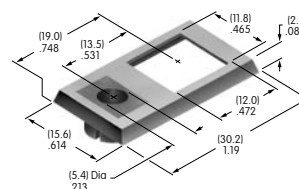

AT208
Bezel with AT070 LED
Polycarbonate
Color: A
Series: EB M MB24 MB25

AT209
ON-OFF Plate for 6mm
Threaded Bushing
Brass with nickel plating
Series: M P