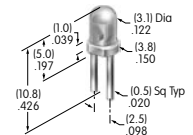

AT631
Single Element LED
Color: B
Series: KB LB YB
T-1 Bi-pin