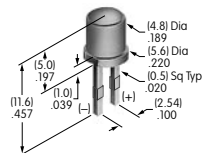

Color Codes: A Black B White C Red D Amber E Yellow F Green G Blue H Gray J Clear