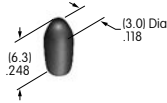

AT4063
.157" Diameter Slip-on Cap
 Polyamide
 Colors: A B C
 Series: GB G3B

Color Codes: A Black B White C Red D Amber E Yellow F Green G Blue H Gray J Clear

AT4064
.248" Bat Lever Cap
 Polyvinyl chloride
 Colors: A B C
 Series: A B