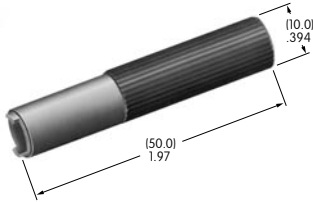

AT200s

AT201
ON-OFF Plate for
12mm Threaded Bushing
Brass with nickel plating
Series: M P S

AT202
ON-OFF Plate for
12mm Threaded Bushing
Aluminum
Colors: Red & black enamel
Series: M P S

AT204
Bezel
Polycarbonate
Colors: A B C D E F G H
Series: MLW

AT206
Bezel
Polycarbonate
Colors: A B C D E F G H
Series: LW

AT207
Bezel
Polycarbonate
Colors: A B C E F G H
Series: EB MB24 MB25

AT208
Bezel with AT070 LED
Polycarbonate
Color: A
Series: EB M MB24 MB25

AT209
ON-OFF Plate for 6mm
Threaded Bushing
Brass with nickel plating
Series: M P

Color Codes: A Black B White C Red D Amber E Yellow F Green G Blue H Gray J Clear