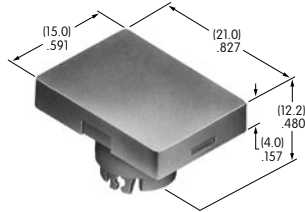

AT3000s

AT3001
Square Solid Cap
 Polycarbonate
 Colors: BB CB EB FB GB
 Series: YB

AT3002
Round Solid Cap
 Polycarbonate
 Colors: BB CB EB FB GB
 Series: YB

AT3003
Rectangular Solid Cap
 Polycarbonate
 Colors: BB CB EB FB GB
 Series: YB