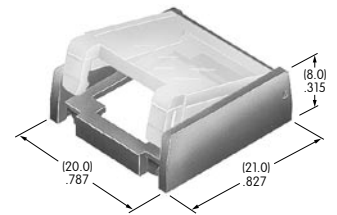

AT499
Protective Guard for Square
Cover: Polycarbonate
Base: Polyamide
Series: LB