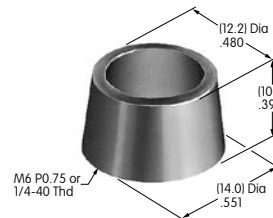

AT512C (M-metric H-inch)
Conical Nut
Brass with chrome plating
Series: EB MB20