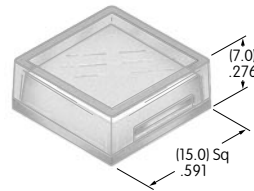

AT3085
17.4mm Flat Cap
with Lens/Diffuser
Polycarbonate
Colors: JB
Series: KP