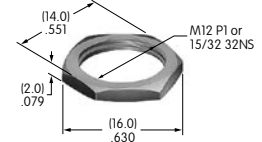

AT527 (M-metric H-inch)
Hex Mounting Nut
Steel with nickel plating
Series: M P S SB SK TL