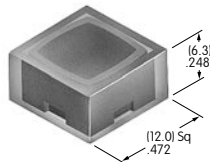

AT4062
Rocker
Polyamide
Colors: A B C
Series: G