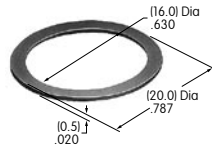

**AT542
Coupler**
PBT
Series: IS