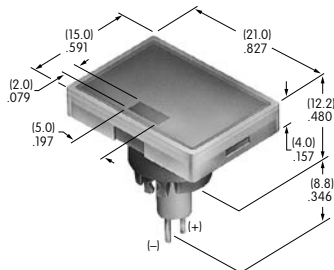

AT3016
Rectangular Cap
for Super Bright LED
Polycarbonate
Colors: JB
Series: YB

AT3012
Rectangular Spot Illuminated Cap with Built-in LED
Polycarbonate
Cap Colors: JA JB JC JE JF
LED Colors: C D F CF
Volts: 2 5 12 24
Series: YB

AT3014
Square Cap for Super Bright LED
Polycarbonate
Colors: JB
Series: YB