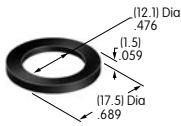

AT401A for Oil Resistance
Boot Material: Black nitrile butadiene rubber

AT401H for Dust & Ozone Resistance
Boot Material: Gray ethylene propylene rubber

AT401S for Flexibility, Resilience, and Tensile Strength over Wide Temperature Range
Boot Material: Black silicone rubber

AT401P
O-ring
Natural rubber
Color: A
Series: M MB20 TL WB WT