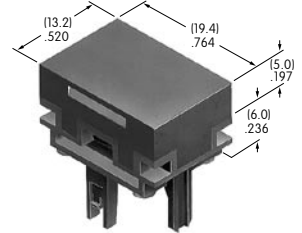

AT4030
Rectangular Nonilluminated Cap
Polycarbonate
Colors: A B C E F G H
Series: LB