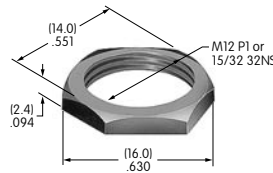

AT503 (M-metric H-inch)
Hex Face Nut
 Brass with chrome plating
 Series: M P S SB WB WT

AT504M
Knurled Face Nut
 Brass with chrome plating
 Series: M P S SB WB WT

AT506M
Locking Ring
 Steel with zinc/chromate
 Series: M MB20 P SB