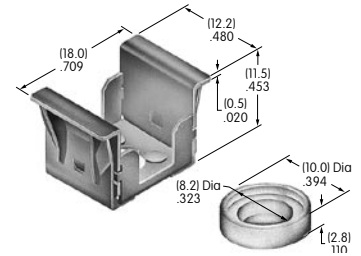

AT529
Mounter for Square Cap
Stainless steel frame
GFR PBT spacer
Series: EB