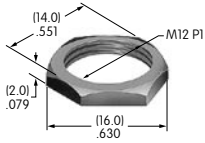

AT527MA
Black Hex Face Nut
Steel with black chrome plating
Series: TL