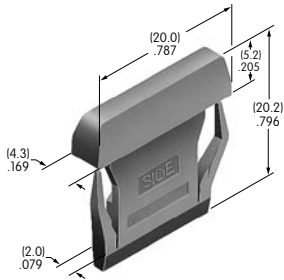

AT496
.295" Diameter Cap
Polyamide
Colors: A B C
Series: AB BB FB M2B MB24

AT497
End Barrier
Polyamide
Color: A
Series: LB