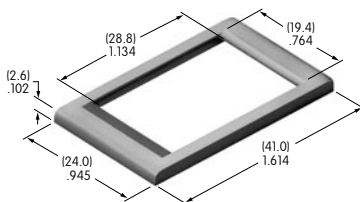

AT206
Bezel
Polycarbonate
Colors: A B C D E F G H
Series: LW

AT207
Bezel
Polycarbonate
Colors: A B C E F G H
Series: EB MB24 MB25