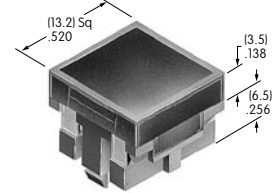

AT469
.260" Wide Rocker
Polyamide
Colors: A B C E F G H
Series: A

AT475
.201" Diameter Cap
Polyamide
Colors: A B C
Series: AB BB FB M2B MB24

AT476
Square Solid Colored Cap
Polycarbonate
Colors: BJ CJ EJ FJ GJ
Series: LB

AT477
Square Colored Insert Cap
Polycarbonate
Colors: JB JC JE JF JG
Series: LB

AT480
Square Spot Illuminated Cap
Polycarbonate
Cap Colors: A B C F
LED Colors: C D F CF
Series: LB

AT484
Square Nonilluminated Cap
Polycarbonate
Colors: A B C E F G H
Series: LB

AT485
Square Solid Colored Cap
Polycarbonate
Colors: A BB CB CC EB
FB FF GB GG
Series: KB

AT486
Round Solid Colored Cap
Polycarbonate
Colors: A BB CB CC EB
FB FF GB GG
Series: KB

AT487
Square Colored Insert Cap
Polycarbonate
Colors: JB JC JE JF JG
Series: KB

AT488
Round Colored Insert Cap
Polycarbonate
Colors: JB JC JE JF JG
Series: KB

AT489
Square Cap for LED
Polycarbonate
Colors: JB JC JD JF
Series: KB

AT490
Round Cap for LED
Polycarbonate
Colors: JB JC JD JF
Series: KB

Color Codes: A Black B White C Red D Amber E Yellow F Green G Blue H Gray J Clear