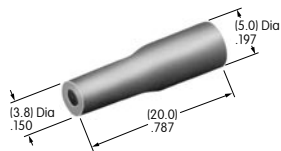

AT110
Socket Wrench
Brass
Series: HB

AT107
Lamp Extractor
Polyvinyl chloride
Series: KB LW MLW YB