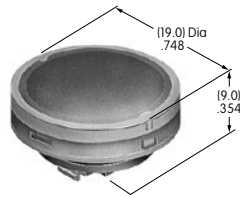

AT4055
Round Colored Insert Cap
 Polycarbonate
 Colors: JB JC JE JF JG
 Series: LB Panel Seal

AT4057
Protective Guard
 Polycarbonate
 Series: LB

AT4058
Sculptured Cap
 Polyamide
 Colors: A B C E F G H
 Series: JB