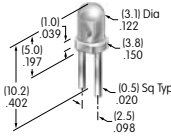

AT627
4-element LED
With Resistor; Volts: 5 12 24
Colors: C D F
Series: LB
T-1 Bi-pin