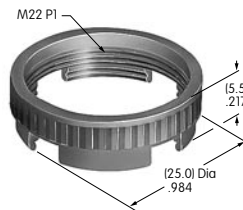

AT065-1 accommodates
panel thickness
1.2 ~ 2.3mm
(.047 ~ .090")

AT065-2 accommodates
panel thickness
1.57 ~ 3.18mm
(.062 ~ .125")

AT073
Mounting Nut
Brass with nickel plating
Series: HB

AT074
Mounting Nut for LB Panel Seal
Brass with chromate
Series: LB