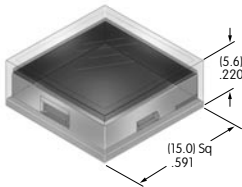

AT3070
Flat Cap with Alternating Legend for Illuminated
Polycarbonate
Cap Color: J
Series: UB2