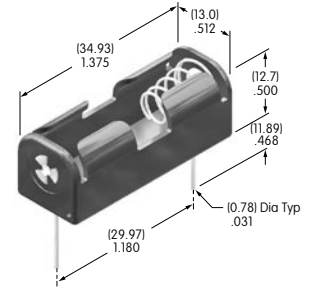

AT094 ← **NEW**
PC Adaptor
 Holder: Polypropylene
 Spring: Spring steel with nickel plating
 PC Pins: Brass with nickel plating
 Series: DSA01

AT100s

AT105
Cap Removal Tool
 Stainless steel
 Series: HB KB LB UB YB