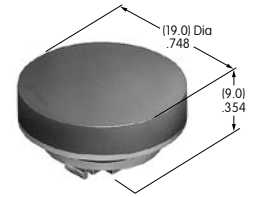

AT4043
Splashproof Boot
 Silicone Rubber
 Series: MB SB WB

AT4051
Spot Illuminated Cap
 Polycarbonate
 Colors: AB
 Series: KB

AT4052
Spot Illuminated Cap
 Polycarbonate
 Colors: AB
 Series: HB

AT4054
Round Solid Colored Cap
 Polycarbonate
 Colors: BJ CJ EJ FJ GJ
 Series: LB Panel Seal