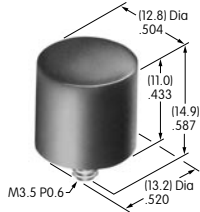

AT414
.520" Diameter
Screw-on Cap
PBT
Colors: A B C D E F G H
Series: MB20 SB SCB WB