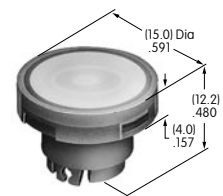

AT3069
Sculptured Cap with Alternating Legend for Illuminated
Polycarbonate
Cap Color: J
Series: UB2

AT3015
Round Cap for Super Bright LED
Polycarbonate
Colors: JB
Series: YB