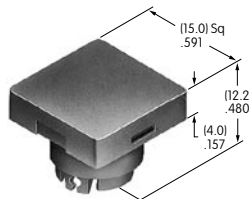

AT3000s

AT3001
Square Solid Cap
Polycarbonate
Colors: BB CB EB FB GB
Series: YB