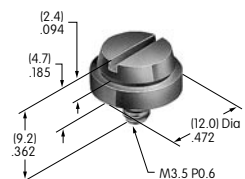

Color Codes: A Black B White C Red D Amber E Yellow F Green G Blue H Gray J Clear