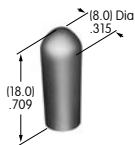

AT406
Bat Lever Cap
Polyvinyl chloride
Colors: A B C E F G
Series: M P S