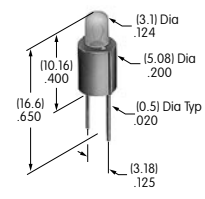

AT600s

AT602
Incandescent Lamp
Volts: 6 12 18 24 28
Series: LW MLW
T-1 1/2 Pilot Slide Base

AT602N
Neon Lamp
Volts: 110
Series: LW MLW
T-1 1/2 Pilot Slide Base

AT607
Incandescent Lamp
Volts: 5 12
Series: LB
T-1 Bi-pin

AT607N
Neon Lamp
Volts: 110
Series: LB
T-1 Bi-pin

AT611
Incandescent Lamp
Volts: 5 12
Series: KB YB
T-1 Bi-pin

AT615
Neon Lamp
Volts: 110
Series: KB
T-1 Bi-pin

AT617
Single Element LED
Colors: C E F
Used for AT212 Bezel

AT618
Single Element LED
Colors: C E F
Used for AT213 Bezel

AT621
6-element Bicolor LED
Colors: CF
Series: YB
T-1 1/2 Bi-pin

AT622
Double Element LED
Colors: C E F
Series: MLW
T-1 3/4 Pilot Slide Base

Color: Red

Colors: Yellow Green

Color Codes: A Black B White C Red D Amber E Yellow F Green G Blue H Gray J Clear