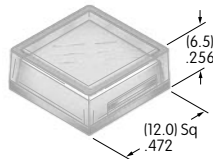

AT3084
15mm Flat Cap
with Lens/Diffuser
Polycarbonate
Colors: JB
Series: KP