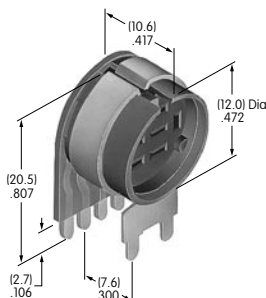

AT074
Mounting Nut for LB Panel Seal
 Brass with chromate
 Series: LB

AT075
O-ring for LB Panel Seal
 Nitrile butadiene rubber
 Series: LB

AT077
Single Pole Right Angle PC Adaptor
 Glass fiber reinforced polyamide
 Series: KB