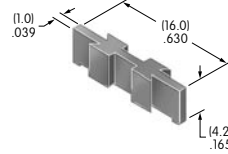

**AT543
Support Bracket**
Steel with tin plating
Series: MRK