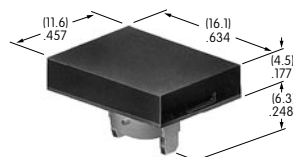

AT4016

Round Spot Illuminated Cap
 Polycarbonate
 Cap Colors: A B C F
 LED Colors: C D F CF
 Series: LB

AT4017

Round Nonilluminated Cap
 Polycarbonate
 Colors: A B C E F G H
 Series: LB

AT4021

Rectangular Solid Colored Cap
 Polycarbonate
 Colors: A BB CB CC EB
 FB FF GB GG
 Series: KB