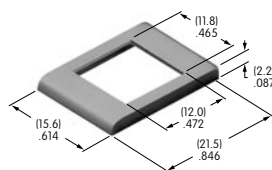

AT200s

AT201
ON-OFF Plate for
12mm Threaded Bushing
Brass with nickel plating
Series: M P S

AT202
ON-OFF Plate for
12mm Threaded Bushing
Aluminum
Colors: Red & black enamel
Series: M P S

AT204
Bezel
Polycarbonate
Colors: A B C D E F G H
Series: MLW

AT206
Bezel
Polycarbonate
Colors: A B C D E F G H
Series: LW

AT207
Bezel
Polycarbonate
Colors: A B C E F G H
Series: EB MB24 MB25

AT208
Bezel with AT070 LED
Polycarbonate
Color: A
Series: EB M MB24 MB25

AT209
ON-OFF Plate for 6mm
Threaded Bushing
Brass with nickel plating
Series: M P

Color Codes: A Black B White C Red D Amber E Yellow F Green G Blue H Gray J Clear