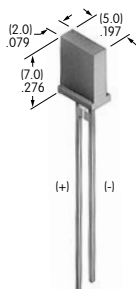

AT618
Single Element LED
Colors: C E F
Used for AT213 Bezel