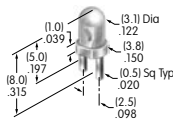

AT624
Single Element LED
Color: G
Series: HB
T-1 Bi-pin

AT625
Single Element LED
Color: G
Series: KB LB YB
T-1 Bi-pin