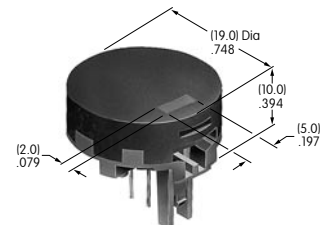

AT4016

Round Spot Illuminated Cap
Polycarbonate
Cap Colors: A B C F
LED Colors: C D F CF
Series: LB