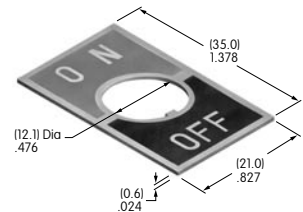

AT215
ON-OFF Plate for 12mm
Threaded Bushing
Aluminum
Colors: Red & black enamel
Series: M P S