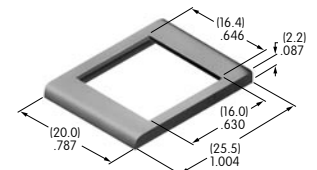

AT200s

AT201
ON-OFF Plate for
12mm Threaded Bushing
Brass with nickel plating
Series: M P S

AT202
ON-OFF Plate for
12mm Threaded Bushing
Aluminum
Colors: Red & black enamel
Series: M P S

AT204
Bezel
Polycarbonate
Colors: A B C D E F G H
Series: MLW