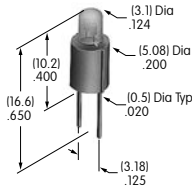

AT607N
Neon Lamp
Volts: 110
Series: LB
T-1 Bi-pin

AT611
Incandescent Lamp
Volts: 5 12
Series: KB YB
T-1 Bi-pin