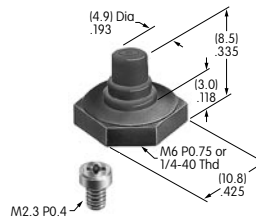

AT4052
Spot Illuminated Cap
Polycarbonate
Colors: AB
Series: HB

AT4041 (M-metric H-inch)
Splashproof Boot for Momentary
Silicone Rubber
Series: MB