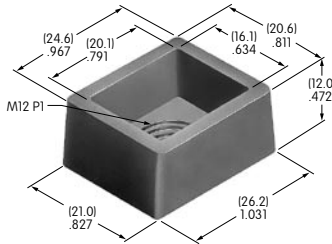

AT452
Rectangular Insert
Polycarbonate
Colors: A B C F G H
Series: MB20 SCB
Used with Screw Adaptor AT080

AT453
Rectangular Shroud
Polycarbonate
Colors: A B H
Series: MB20 SCB