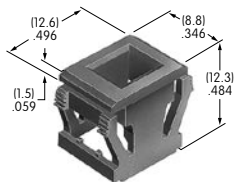

AT530
Panel Mount for Single Pole
Polyamide & polyacetel
Colors: A B C E F G H
Series: A AB