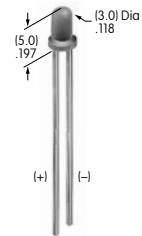

AT600s

AT602
Incandescent Lamp
Volts: 6 12 18 24 28
Series: LW MLW
T-1 1/2 Pilot Slide Base

AT602N
Neon Lamp
Volts: 110
Series: LW MLW
T-1 1/2 Pilot Slide Base

AT607
Incandescent Lamp
Volts: 5 12
Series: LB
T-1 Bi-pin

AT607N
Neon Lamp
Volts: 110
Series: LB
T-1 Bi-pin

AT611
Incandescent Lamp
Volts: 5 12
Series: KB YB
T-1 Bi-pin

AT615
Neon Lamp
Volts: 110
Series: KB
T-1 Bi-pin

AT617
Single Element LED
Colors: C E F
Used for AT212 Bezel

AT618
Single Element LED
Colors: C E F
Used for AT213 Bezel

AT621
6-element Bicolor LED
Colors: CF
Series: YB
T-1 1/2 Bi-pin

AT622
Double Element LED
Colors: C E F
Series: MLW
T-1 3/4 Pilot Slide Base

Color: Red

Colors: Yellow Green

Color Codes: A Black B White C Red D Amber E Yellow F Green G Blue H Gray J Clear