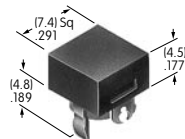

AT4043
Splashproof Boot
Silicone Rubber
Series: MB SB WB

AT4035
Square Nonilluminated Cap
Polycarbonate
Colors: A B C E F G
Series: HB