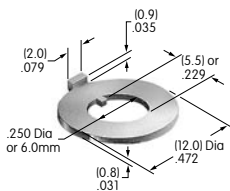

AT503 (M-metric H-inch)
Hex Face Nut
 Brass with chrome plating
 Series: M P S SB WB WT

AT504M
Knurled Face Nut
 Brass with chrome plating
 Series: M P S SB WB WT

AT506M
Locking Ring
 Steel with zinc/chromate
 Series: M MB20 P SB

AT507 (M-metric H-inch)
Locking Ring
 Steel with zinc/chromate
 Series: D2 DB EB M MB20
 MB24 MB25 MR P

AT508
Internal Tooth Lockwasher
 Steel with zinc/chromate
 Series: M P S SB SK
 TL WB WT

AT509
Internal Tooth Lockwasher
 Steel with zinc/chromate
 Series: D2 DB EB FR01 M
 MR P S SB MB25