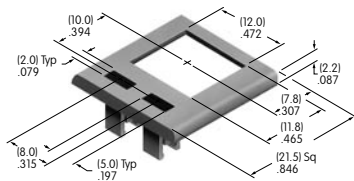

AT213
Bezel with 2 AT618 LEDs
Polycarbonate
Color: A
Series: EB M MB24 MB25