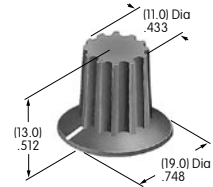

AT433
Knob for Miniature Rotaries
Polyacetal
Color: A
Series: FR MR