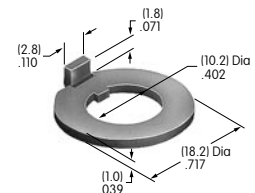

AT518
Locking Ring
Steel with zinc/chromate
Series: HS PS TS