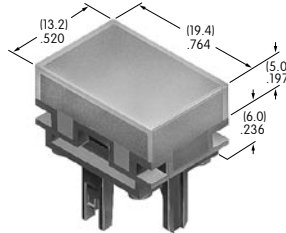

AT4027
Rectangular Colored Insert Cap
Polycarbonate
Colors: JB JC JE JF JG
Series: LB