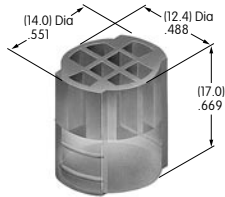

AT056
Dress Cap Nut
Brass with chrome plating
Series: M P S