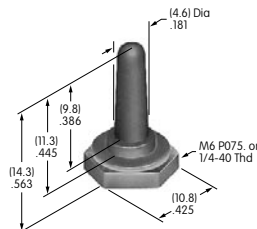

AT427
Cap for Locking Lever (code L)
Brass with bright nickel plating
Brushed or colored aluminum
Colors: A C G H
Series: D2 M

AT428 (M-metric H-inch)
Splashproof Boot
Silicone rubber
Color: A
Series: M P