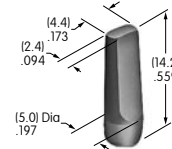

AT468
Long Paddle
Polyamide
Colors: A B C E F G H
Series: A B M