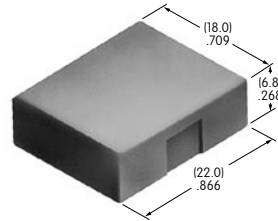

AT3070
Flat Cap with Alternating Legend for Illuminated
Polycarbonate
Cap Color: J
Series: UB2

AT3073
Sculptured Cap for Nonilluminated
Polycarbonate
Colors: JA JB JC JD JF
Series: UB2

AT3074
Sculptured Cap for Illuminated
Polycarbonate
Colors: JB JC JD JF
Series: UB2

AT3075
Beveled Cap for Illuminated
Polycarbonate
Colors: B C D F
Series: UB2

AT3076
Flat Cap for Illuminated with Lens/Diffuser
Polycarbonate
Colors: JB JC JD JF
Series: UB2

AT3077
Beveled Cap for Nonilluminated
Polycarbonate
Colors: A B C D F
Series: UB2

AT3078
12mm Sculptured Cap with Lens/Diffuser
Polycarbonate
Colors: JB
Series: KP

Color Codes: A Black B White C Red D Amber E Yellow F Green G Blue H Gray J Clear