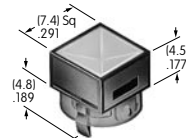

AT4033
Square Indicator Cap
Polycarbonate
Colors: JB
Series: HB