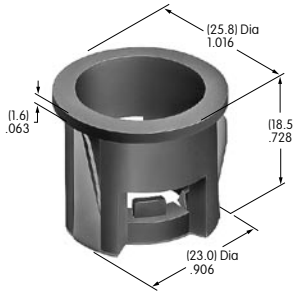

AT527MA
Black Hex Face Nut
Steel with black chrome plating
Series: TL

AT528
Mounter for Round Cap
Glass fiber reinforced polyamide
Color: A
Series: MB20