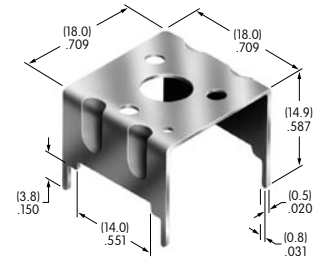

**AT532T (M-metric H-inch)
Threaded Through Dress Nut**
Brass with nickel plating
Series: EB M MB20 MB24 P

**AT533T (M-metric H-inch)
Threaded Through Dress Nut**
Brass with nickel plating
Series: EB M MB20 MB24 P

**AT535
Rubber Ring for
MR Panel Seal**
Nitrile butadiene rubber
Series: MRK

**AT536
Hex Nut**
Brass with nickel plating
Series: FB

**AT537
O-ring**
Nitrile butadiene rubber
Series: S

**AT541
O-ring for Panel Seal
with AT4115**
Nitrile butadiene rubber
Series: YB

**AT542
Coupler**
PBT
Series: IS

**AT543
Support Bracket**
Steel with tin plating
Series: MRK

**AT546
Mounting Bracket
for Block Mounting**
Phosphor bronze with tin plating
Series: GB2

**AT547
Mounter for AT4140**
Polyamide
Color: A
Series: JB

**AT548
Panel Mount Housing**
Polyamide
Series: IS

Color Codes: A Black B White C Red D Amber E Yellow F Green G Blue H Gray J Clear