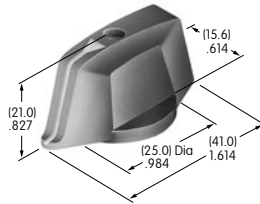

AT432
Small Rotary Knob
Phenolic resin
Color: A
Series: HS PS TS