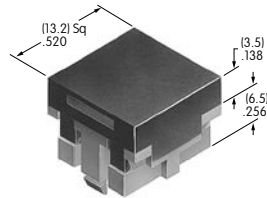

AT485
Square Solid Colored Cap
Polycarbonate
Colors: A BB CB CC EB
FB FF GB GG
Series: KB