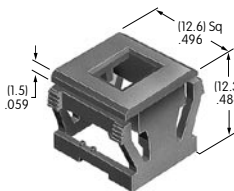

AT531
Panel Mount for Single or Double Pole
Polyamide & polyacetel
Colors: A B C E F G H
Series: A AB