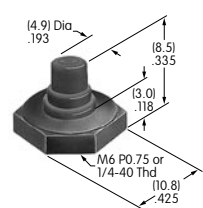

AT4054
Round Solid Colored Cap
Polycarbonate
Colors: BJ CJ EJ FJ GJ
Series: LB Panel Seal

AT4042 (M-metric H-inch)
Splashproof Boot for Alternate
Silicone Rubber
Series: MB