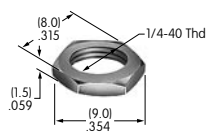

AT507 (M-metric H-inch)
Locking Ring
 Steel with zinc/chromate
 Series: D2 DB EB M MB20
 MB24 MB25 MR P

AT508
Internal Tooth Lockwasher
 Steel with zinc/chromate
 Series: M P S SB SK
 TL WB WT

AT509
Internal Tooth Lockwasher
 Steel with zinc/chromate
 Series: D2 DB EB FR01 M
 MR P S SB MB25

AT511 (M-metric H-inch)
Knurled Cap Nut
 Brass with chrome plating
 Series: EB M MB20 MB24 P

AT512 (M-metric H-inch)
Conical Nut
 Brass with chrome plating
 Series: EB MB20

AT512C (M-metric H-inch)
Conical Nut
 Brass with chrome plating
 Series: EB MB20

AT513H
Hex Nut
 Brass with nickel plating
 Series: M MB20 MB24

AT513M
Hex Nut
 Brass with nickel plating
 Series: B D2 DB EB FR01 M
 MB20 MB25 MR P

AT515 (M-metric H-inch)
Locking Ring for D Flat Bushing
 Steel with zinc/chromate
 Series: FR01 M MB24