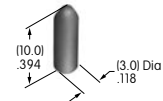

AT4000s

AT4001

Square Dust Cover
 Lid: Polyvinyl chloride
 Gasket: Polyethylene
 Series: LB UB

AT4002

Round Dust Cover
 Lid: Polyvinyl chloride
 Gasket: Polyethylene
 Series: LB

AT4003

.394" Bat Lever Cap
 Polyvinyl chloride
 Colors: A B C
 Series: A B