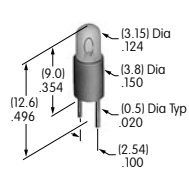

AT602N
Neon Lamp
 Volts: 110
 Series: LW MLW
 T-1 1/2 Pilot Slide Base

AT607
Incandescent Lamp
 Volts: 5 12
 Series: LB
 T-1 Bi-pin

AT607N
Neon Lamp
 Volts: 110
 Series: LB
 T-1 Bi-pin

AT611
Incandescent Lamp
 Volts: 5 12
 Series: KB YB
 T-1 Bi-pin