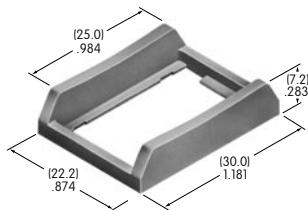

AT217
Barrier
Polyamide
Colors: A B H
Series: JWM