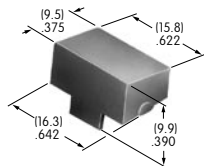

AT422
Slip-on Cap
 Polyethylene
 Colors: A B C E F G
 Series: SB40

AT426
Solid Color Paddle
 Polycarbonate
 Colors: A B C D E F G
 Series: MLW

AT427
Cap for Locking Lever (code L)
 Brass with bright nickel plating
 Brushed or colored aluminum
 Colors: A C G H
 Series: D2 M