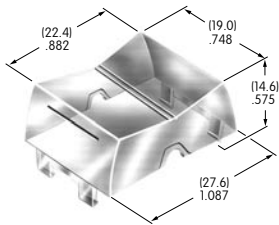

AT416
Lamp Cover for AT602
Silicon rubber
Colors: C D F
Series: LW

AT420
Rocker
Polycarbonate
Colors: B J
Series: LW