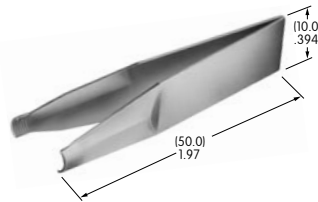

AT200s

AT201
ON-OFF Plate for
12mm Threaded Bushing
Brass with nickel plating
Series: M P S

AT202
ON-OFF Plate for
12mm Threaded Bushing
Aluminum
Colors: Red & black enamel
Series: M P S

AT204
Bezel
Polycarbonate
Colors: A B C D E F G H
Series: MLW

AT206
Bezel
Polycarbonate
Colors: A B C D E F G H
Series: LW

AT207
Bezel
Polycarbonate
Colors: A B C E F G H
Series: EB MB24 MB25

AT208
Bezel with AT070 LED
Polycarbonate
Color: A
Series: EB M MB24 MB25

AT209
ON-OFF Plate for 6mm
Threaded Bushing
Brass with nickel plating
Series: M P

Color Codes: A Black B White C Red D Amber E Yellow F Green G Blue H Gray J Clear