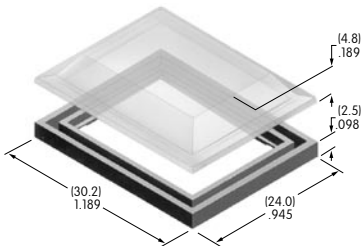

AT4011

Rectangular Dust Cover
Lid: Polyvinyl chloride
Gasket: Polyethylene
Series: LB UB

AT4012

Round Solid Colored Cap
Polycarbonate
Colors: BJ CJ EJ FJ GJ
Series: LB