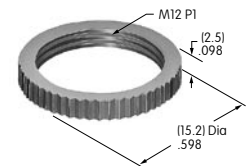

AT503 (M-metric H-inch)
Hex Face Nut
 Brass with chrome plating
 Series: M P S SB WB WT

AT504M
Knurled Face Nut
 Brass with chrome plating
 Series: M P S SB WB WT

AT506M
Locking Ring
 Steel with zinc/chromate
 Series: M MB20 P SB