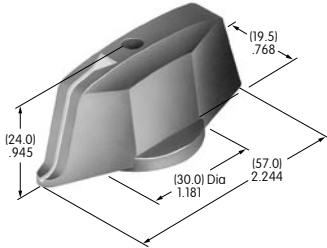

AT431
Large Rotary Knob
Phenolic resin
Color: A
Series: HS PS TS