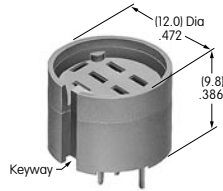

AT700s

AT701
Single Pole
Straight PC Adaptor
Glass fiber reinforced polyamide
Series: KB