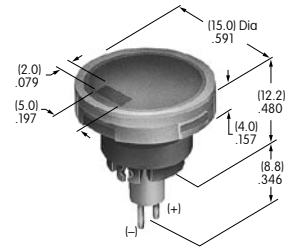

AT3011
Round Spot Illuminated Cap with Built-in LED
Polycarbonate
Cap Colors: JA JB JC JE JF
LED Colors: C D F CF
Volts: 2 5 12 24
Series: YB