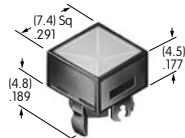

AT4031
Square Cap for Bright & Super Bright LED
Polycarbonate
Colors: JB
Series: HB