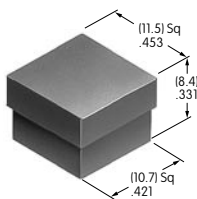

AT465
.453" Square Cap
Polycarbonate
Colors: A B C E F G H
Series: EB MB24 MB25