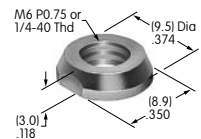

AT532 (M-metric H-inch)
Dress Cap Nut
 Brass with nickel plating
 Series: EB M MB20 MB24 P

**AT532T (M-metric H-inch)
Threaded Through Dress Nut**
Brass with nickel plating
Series: EB M MB20 MB24 P

**AT533T (M-metric H-inch)
Threaded Through Dress Nut**
Brass with nickel plating
Series: EB M MB20 MB24 P