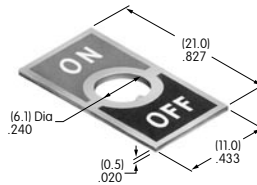

AT211
ON-OFF Plate for 6mm
Threaded Bushing
Aluminum
Colors: Red & black enamel
Series: M P