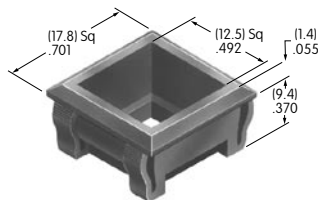

**AT542
Coupler**
PBT
Series: IS

**AT543
Support Bracket**
Steel with tin plating
Series: MRK

**AT546
Mounting Bracket
for Block Mounting**
Phosphor bronze with tin plating
Series: GB2

**AT547
Mounter for AT4140**
Polyamide
Color: A
Series: JB