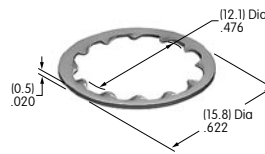

AT508
Internal Tooth Lockwasher
Steel with zinc/chromate
Series: M P S SB SK
TL WB WT