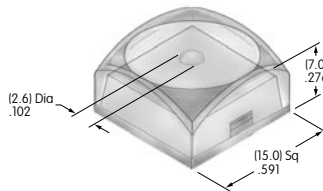

AT3087
15mm Home Key Cap
with Lens/Diffuser
Polycarbonate
Colors: JB
Series: KP