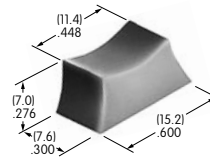

AT065-1
Panel Frame for Rocker & Paddle .450" Wide
Polyamide
Color: A
Series: M

AT065-2
Panel Frame for Rocker & Paddle .450" Wide
Polyamide
Color: A
Series: M

AT066
.300" Wide Rocker
Polyamide
Color: A B C
Series: A

AT070
LED for AT208 Bezel
Colors: C F
Series: EB M MB24

AT065-1 accommodates
panel thickness
1.2 ~ 2.3mm
(.047 ~ .090")

AT065-2 accommodates
panel thickness
1.57 ~ 3.18mm
(.062 ~ .125")

AT073
Mounting Nut
Brass with nickel plating
Series: HB

AT074
Mounting Nut for LB Panel Seal
Brass with chromate
Series: LB

AT075
O-ring for LB Panel Seal
Nitrile butadiene rubber
Series: LB

AT077
Single Pole Right Angle PC Adaptor
Glass fiber reinforced polyamide
Series: KB

AT078
.315" Diameter Screw-on Cap
Polystyrene
Colors: A B C E F G H
Series: MB20 SCB WB

AT079
.394" Diameter Screw-on Cap
Polystyrene
Colors: A B C E F G H
Series: MB20 SCB WB

AT080
Screw Adaptor for AT452 & AT454
Brass
Series: MB20 SCB

Color Codes: A Black B White C Red D Amber E Yellow F Green G Blue H Gray J Clear