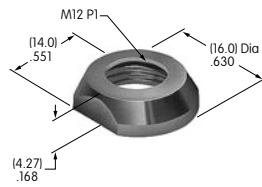

AT056T
Threaded Through Dress Nut
Brass with chrome plating
Series: M P S