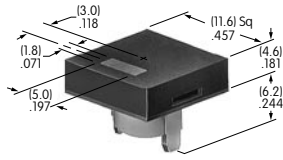

AT4055
Round Colored Insert Cap
Polycarbonate
Colors: JB JC JE JF JG
Series: LB Panel Seal

AT4057
Protective Guard
Polycarbonate
Series: LB

AT4058
Sculptured Cap
Polyamide
Colors: A B C E F G H
Series: JB

AT4059
Flat Cap
Polycarbonate
Colors: A B C E F G H
Series: JB

AT4060
Clear Cap with Colored Diffuser
Polycarbonate
Colors: JB JC JE JF
Series: JB

AT4062
Rocker
Polyamide
Colors: A B C
Series: G

AT4063
.157" Diameter Slip-on Cap
Polyamide
Colors: A B C
Series: GB G3B

Color Codes: A Black B White C Red D Amber E Yellow F Green G Blue H Gray J Clear