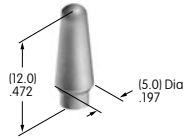

AT415
Bat Lever Cap
Polyethylene
Colors: A B C E F G
Series: D2 M