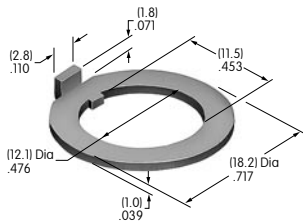

AT503 (M-metric H-inch)
Hex Face Nut
 Brass with chrome plating
 Series: M P S SB WB WT

AT504M
Knurled Face Nut
 Brass with chrome plating
 Series: M P S SB WB WT

AT506M
Locking Ring
 Steel with zinc/chromate
 Series: M MB20 P SB