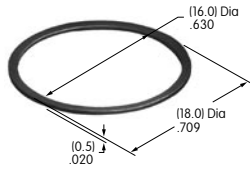

AT089
O-ring for YB Panel Seal
Nitrile butadiene rubber
Series: YB