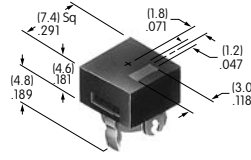

AT4055
Round Colored Insert Cap
Polycarbonate
Colors: JB JC JE JF JG
Series: LB Panel Seal

AT4057
Protective Guard
Polycarbonate
Series: LB

AT4058
Sculptured Cap
Polyamide
Colors: A B C E F G H
Series: JB

AT4059
Flat Cap
Polycarbonate
Colors: A B C E F G H
Series: JB

AT4060
Clear Cap with Colored Diffuser
Polycarbonate
Colors: JB JC JE JF
Series: JB

AT4062
Rocker
Polyamide
Colors: A B C
Series: G

AT4063
.157" Diameter Slip-on Cap
Polyamide
Colors: A B C
Series: GB G3B

Color Codes: A Black B White C Red D Amber E Yellow F Green G Blue H Gray J Clear