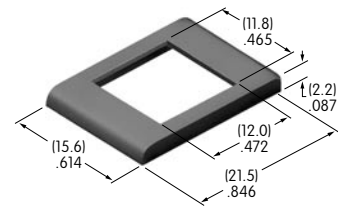

AT711
Single Pole
Straight PC Adaptor
 Glass fiber reinforced polyamide
 Series: LB

AT712
Double Pole
Straight PC Adaptor
 Glass fiber reinforced polyamide
 Series: LB

AT2100s

AT2107
Bezel
 Polyamide
 Colors: A B C E F G H
 Series: M M2100