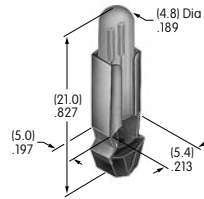

AT607
Incandescent Lamp
Volts: 5 12
Series: LB
T-1 Bi-pin