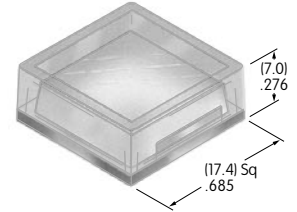

AT3079
15mm Sculptured Cap
with Lens/Diffuser
Polycarbonate
Colors: JB
Series: KP

AT3080
17.4mm Sculptured Cap
with Lens/Diffuser
Polycarbonate
Colors: JB
Series: KP

AT3081
Transparent Lens
Polycarbonate
Color: J
Series: HB2

AT3082
Translucent Diffuser
Polycarbonate
Color: B
Series: HB2

AT3083
12mm Flat Cap
with Lens/Diffuser
Polycarbonate
Colors: JB
Series: KP

AT3084
15mm Flat Cap
with Lens/Diffuser
Polycarbonate
Colors: JB
Series: KP

AT3085
17.4mm Flat Cap
with Lens/Diffuser
Polycarbonate
Colors: JB
Series: KP

AT3086
12mm Home Key Cap
with Lens/Diffuser
Polycarbonate
Colors: JB
Series: KP

AT3087
15mm Home Key Cap
with Lens/Diffuser
Polycarbonate
Colors: JB
Series: KP

AT3088
17.4mm Home Key Cap
with Lens/Diffuser
Polycarbonate
Colors: JB
Series: KP

Color Codes: A Black B White C Red D Amber E Yellow F Green G Blue H Gray J Clear