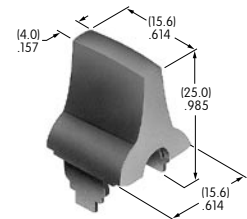

AT422
Slip-on Cap
 Polyethylene
 Colors: A B C E F G
 Series: SB40

AT426
Solid Color Paddle
 Polycarbonate
 Colors: A B C D E F G
 Series: MLW

AT427
Cap for Locking Lever (code L)
 Brass with bright nickel plating
 Brushed or colored aluminum
 Colors: A C G H
 Series: D2 M