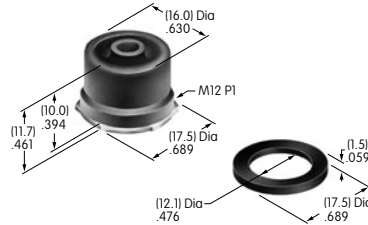

AT400s

AT401A/H/S
Splashproof Boot Assembly
Hex Nut Material & Finish:
Nickel plated brass
O-ring Material:
Natural rubber
Series: M P S WT