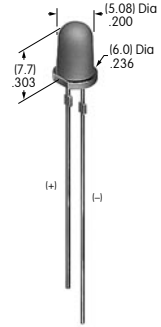

AT070
LED for AT208 Bezel
Colors: C F
Series: EB M MB24