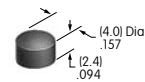

AT4063
.157" Diameter Slip-on Cap
 Polyamide
 Colors: A B C
 Series: GB G3B

Color Codes: A Black B White C Red D Amber E Yellow F Green G Blue H Gray J Clear

AT4064
.248" Bat Lever Cap
 Polyvinyl chloride
 Colors: A B C
 Series: A B