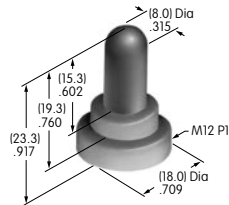

AT402
Splashproof Boot
Silicon rubber for A C E F
Ethylene propylene rubber for H
Colors: A C E F H
Series: M P S