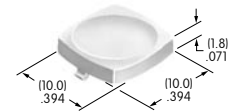

AT4077
Button for Nonilluminated
Polycarbonate
Colors: B C E F G H
Series: JB