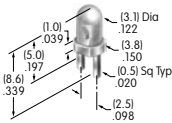

AT629
Single Element LED
Color: B
Series: HB
T-1 Bi-pin