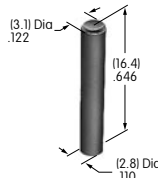

AT460
Cap for Color Capped Cone Toggle
Polyethylene
Colors: A B C E F G
Series: M