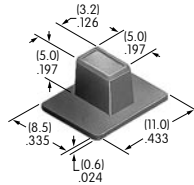

AT4065
Slide Cap
Polycarbonate
Cap Color: A
Window: C E F
Series: SS