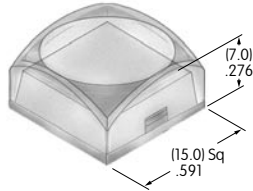

AT3079
15mm Sculptured Cap
with Lens/Diffuser
Polycarbonate
Colors: JB
Series: KP