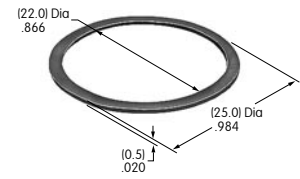

AT075
O-ring for LB Panel Seal
Nitrile butadiene rubber
Series: LB