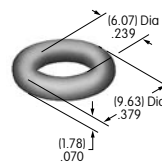

AT516
O-ring
Nitrile butadiene rubber
Series: M MB20