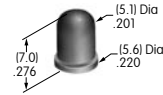

AT416
Lamp Cover for AT602
Silicon rubber
Colors: C D F
Series: LW