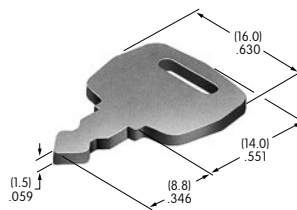

AT4079
Actuator Key
Brass alloy with bright nickel plating
Series: SK