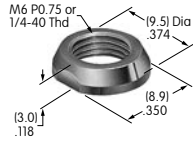

AT532 (M-metric H-inch)
Dress Cap Nut
 Brass with nickel plating
 Series: EB M MB20 MB24 P

**AT532T (M-metric H-inch)
Threaded Through Dress Nut**
Brass with nickel plating
Series: EB M MB20 MB24 P

**AT533T (M-metric H-inch)
Threaded Through Dress Nut**
Brass with nickel plating
Series: EB M MB20 MB24 P