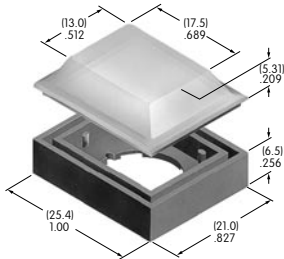

AT4025
Rectangular Dust Cover
Lid: Polyvinyl chloride
Base: Polyamide
Series: KB