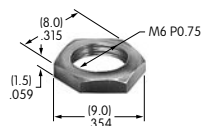

AT507 (M-metric H-inch)
Locking Ring
 Steel with zinc/chromate
 Series: D2 DB EB M MB20
 MB24 MB25 MR P

AT508
Internal Tooth Lockwasher
 Steel with zinc/chromate
 Series: M P S SB SK
 TL WB WT

AT509
Internal Tooth Lockwasher
 Steel with zinc/chromate
 Series: D2 DB EB FR01 M
 MR P S SB MB25

AT511 (M-metric H-inch)
Knurled Cap Nut
 Brass with chrome plating
 Series: EB M MB20 MB24 P

AT512 (M-metric H-inch)
Conical Nut
 Brass with chrome plating
 Series: EB MB20

AT512C (M-metric H-inch)
Conical Nut
 Brass with chrome plating
 Series: EB MB20

AT513H
Hex Nut
 Brass with nickel plating
 Series: M MB20 MB24

AT513M
Hex Nut
 Brass with nickel plating
 Series: B D2 DB EB FR01 M
 MB20 MB25 MR P

AT515 (M-metric H-inch)
Locking Ring for D Flat Bushing
 Steel with zinc/chromate
 Series: FR01 M MB24