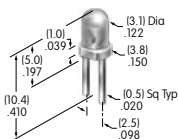

AT632
Single Element LED
Color: F
Series: KB LB YB
T-1 Bi-pin

AT633
Single Element LED
Colors: C D F
Series: HB
T-1 Bi-pin