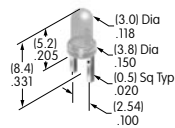

AT634
Single Element LED
Colors: C D F
Series: KB YB
T-1 1/4 Bi-pin