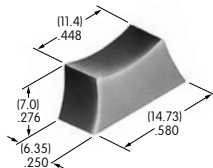

AT063
Gasket
Nitrile butadiene rubber
Color: A
Series: B Threaded Bushing