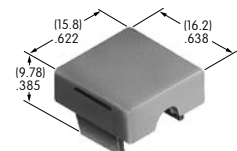

AT429
Indicator Cap
Polycarbonate
Colors: B C D E F G
Series: P01