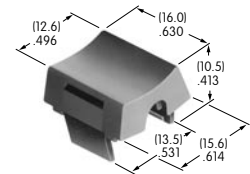

AT405
Solid Color Rocker
Polycarbonate
Colors: A B C D E F G
Series: MLW