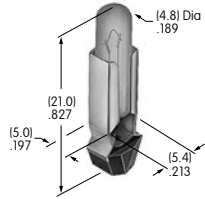

AT600s

AT602
Incandescent Lamp
Volts: 6 12 18 24 28
Series: LW MLW
T-1 1/2 Pilot Slide Base

AT602N
Neon Lamp
Volts: 110
Series: LW MLW
T-1 1/2 Pilot Slide Base