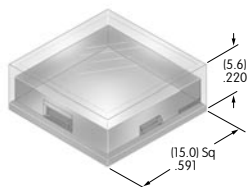

AT3076
Flat Cap for Illuminated with Lens/Diffuser
Polycarbonate
Colors: JB JC JD JF
Series: UB2