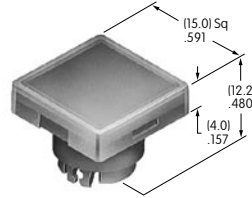

AT3004
Square Cap for Bright LED & Bicolor
Polycarbonate
Colors: JB JC JD JF
Series: YB