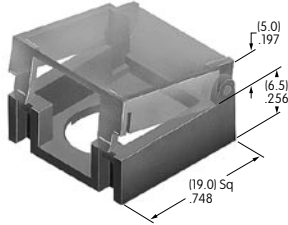

AT494
Protective Guard
 Cover: Polycarbonate
 Base: Polyamide
 Series: KB

AT495
Dust Cover
 Lid: Polyvinyl chloride
 Base: Polyamide
 Series: KB

AT496
.295" Diameter Cap
 Polyamide
 Colors: A B C
 Series: AB BB FB M2B MB24