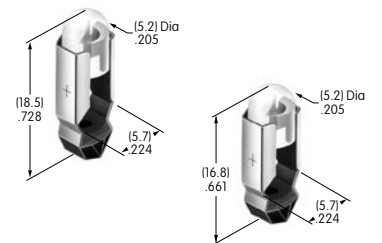

AT621
6-element Bicolor LED
Colors: CF
Series: YB
T-1 1/2 Bi-pin

AT622
Double Element LED
Colors: C E F
Series: MLW
T-1 3/4 Pilot Slide Base