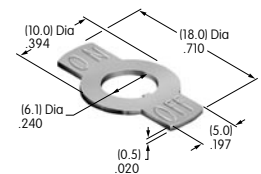

AT200s

AT201
ON-OFF Plate for
12mm Threaded Bushing
Brass with nickel plating
Series: M P S

AT202
ON-OFF Plate for
12mm Threaded Bushing
Aluminum
Colors: Red & black enamel
Series: M P S

AT204
Bezel
Polycarbonate
Colors: A B C D E F G H
Series: MLW

AT209
ON-OFF Plate for 6mm
Threaded Bushing
Brass with nickel plating
Series: M P

Color Codes: A Black B White C Red D Amber E Yellow F Green G Blue H Gray J Clear

AT210
ON-OFF Plate for 6mm
Threaded Bushing
 Aluminum
 Colors: Red & black ink
 Series: M P