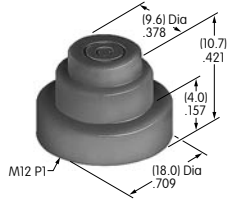

AT4055
Round Colored Insert Cap
Polycarbonate
Colors: JB JC JE JF JG
Series: LB Panel Seal

AT4057
Protective Guard
Polycarbonate
Series: LB

AT4058
Sculptured Cap
Polyamide
Colors: A B C E F G H
Series: JB

AT4059
Flat Cap
Polycarbonate
Colors: A B C E F G H
Series: JB

AT4060
Clear Cap with Colored Diffuser
Polycarbonate
Colors: JB JC JE JF
Series: JB

AT4062
Rocker
Polyamide
Colors: A B C
Series: G

AT4063
.157" Diameter Slip-on Cap
Polyamide
Colors: A B C
Series: GB G3B

Color Codes: A Black B White C Red D Amber E Yellow F Green G Blue H Gray J Clear