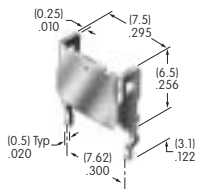

**AT546
Mounting Bracket
for Block Mounting**

Tin-lead/phosphor bronze
Series: GB2