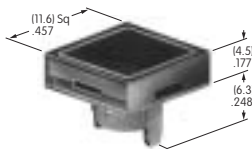

AT487
Square Colored Insert Cap
Polycarbonate
Colors: JB JC JE JF JG
Series: KB