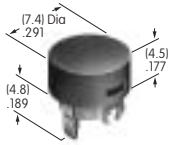

AT4036
Round Nonilluminated Cap
Polycarbonate
Colors: B C E F G
Series: HB