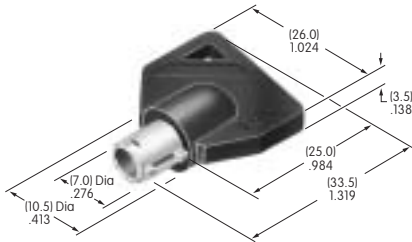

AT4143
End Barrier

Polyamide
 Color: A
 Series: UB2

AT4144
Center Barrier

Polyamide
 Color: A
 Series: UB2

AT4145
Square Splash Cover

Lid: PVC; Gasket: Polyethylene
 Series: UB2

AT4146

Tubular Key
 Nickel/brass with
 PBT handle
 Color: A
 Series: CKM