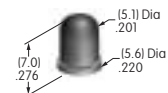

AT416
Lamp Cover for AT602
Silicone rubber
Colors: C D F
Series: LW