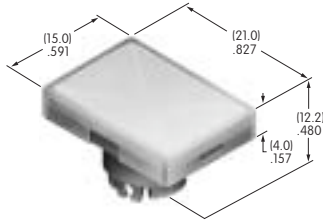

AT3014 Square Cap for Super Bright LED

Polycarbonate
Colors: JB
Series: YB

AT3015 Round Cap for Super Bright LED

Polycarbonate
Colors: JB
Series: YB

AT3016
Rectangular Cap for Super Bright LED
 Polycarbonate
 Colors: JB
 Series: YB