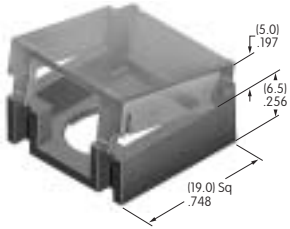

AT494
Protective Guard
Polycarbonate & polyamide
Series: KB