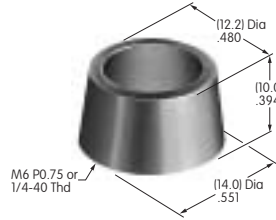

AT512C (M-metric H-inch)
Conical Nut
Chrome/brass
Series: EB MB20