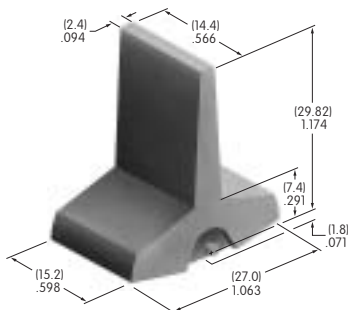

AT4157

.598" Wide Paddle
Polyamide
Colors: A B C E F G H
Series: M P