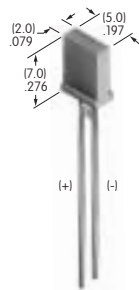

AT615
Neon Lamp
 Volts: 110
 Series: KB
 T-1 Bi-pin

AT616
Single Element LED
 Colors: C E F
 Series: HB
 T-1 Bi-pin

AT617
Single Element LED
 Colors: C E F
 Used for AT212 Bezel

AT618
Single Element LED
 Colors: C E F
 Used for AT213, AT480, & AT4016