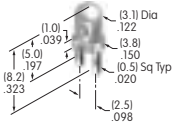

AT630
Single Element LED
Color: F
Series: HB
T-1 Bi-pin