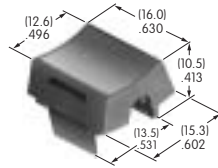

AT442
.394" Dia. Snap-on Cap
 Polycarbonate
 Colors: A B C E F G H
 Series: EB M2B MB20

AT443
.315" Dia. Snap-on Cap
 Polycarbonate
 Colors: A B C E F G H
 Series: EB M2B MB20

AT444
Bat Lever Conical Cap
 Polyethylene
 Colors: A B C E F G
 Series: E M M2T