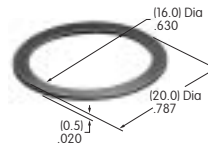

**AT536
Hex Nut**

Nickel/brass
Series: FB

**AT537
O-ring**

Nitrile butadiene rubber
Series: M

**AT541
O-ring for Panel Seal with
Splash Cover**

Nitrile butadiene rubber
Series: YB

**AT543
Support Bracket**

Tin/steel
Series: MR