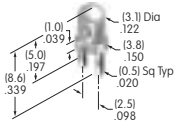

AT629
Single Element LED
Color: B
Series: HB
T-1 Bi-pin