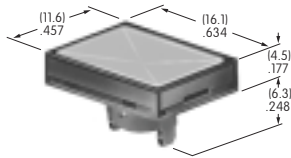

AT4134
Rectangular Cap for
Bright & Super Bright LED

Polycarbonate
Colors: JB
Series: KB