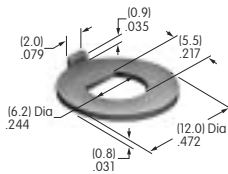

AT515 (M-metric H-inch)
Locking Ring for D Flat Bushing
Chromate/zinc/steel
Series: DRA M MB24