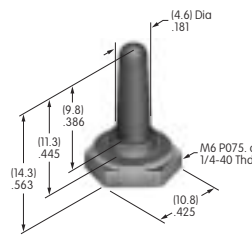

AT427
Cap for Locking Lever (code L)
Bright nickel
Brushed or colored aluminum
Colors: A C G 9
Series: M P

AT428 (M-metric H-inch)
Splashproof Boot
Silicone rubber
Color: A
Series: E M P

AT429
Indicator Cap
Polycarbonate
Colors: B C D E F G
Series: MLW