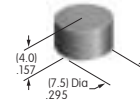

AT495
Splash Cover
 Polycarbonate & polyamide
 Series: KB

AT496
.295" Dia. Cap
 Polyamide
 Colors: A B C
 Series: AB BB FB M2B MB24

AT497
End Barrier
 Polyamide
 Colors: A
 Series: LB

AT498
Center Barrier
 Polyamide
 Colors: A
 Series: LB