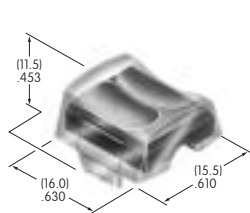

AT4124
Actuator Key
 Chrome/brass
 Series: SK

AT4125
LED Rocker
 Polycarbonate
 Colors: B C E F
 Series: MLW

AT4126
Splash Cover
 Polyvinyl chloride & polyamide
 Color: A
 Series: JWL

AT4127
Sculptured Rocker
 Polycarbonate
 Colors: B C E F
 Series: MLW