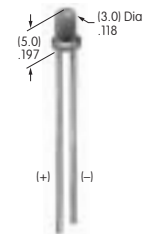

AT617
Single Element LED
Colors: C E F
Used for AT212 Bezel