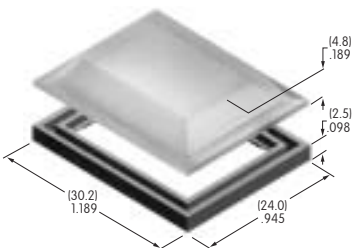

AT4003
.394" Bat Lever Cap
Polyvinyl chloride
Colors: A B C
Series: A B

AT4011
Rectangular Splash Cover
Polyvinyl chloride & polyethylene
Series: LB UB