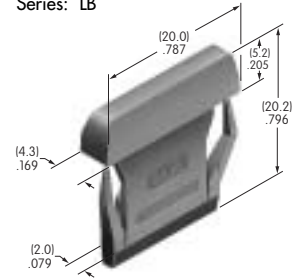

AT497
End Barrier
Polyamide
Colors: A
Series: LB