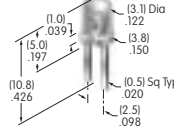

AT631
Single Element LED
Color: B
Series: KB LB YB
T-1 Bi-pin