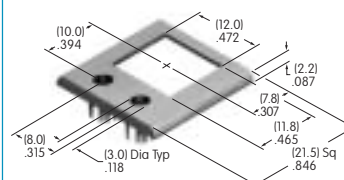

AT212
Bezel with 2 AT617 LEDs
Polycarbonate
Color: A
Series: EB M MB24