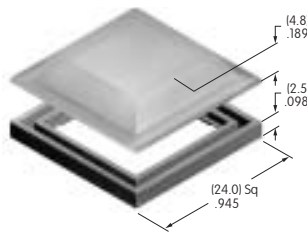

AT4000s

AT4001
Square Splash Cover
Polyvinyl chloride & polyethylene
Series: LB UB