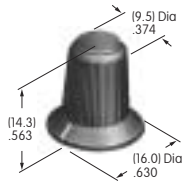

AT4104
Large Color Tipped Knob
Polyester with polyamide tip
Base Color: A
Tip Colors: A B C E F G H
Series: DRA MR