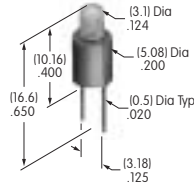

AT607
Incandescent Lamp
Volts: 5 12 28
Series: LB
T-1 Bi-pin