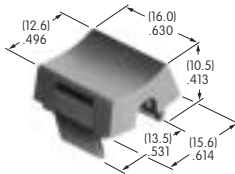

AT405
Solid Colored Rocker
Polycarbonate
Colors: A B C D E F G
Series: MLW

AT406
Bat Lever Cap
Polyvinyl chloride
Colors: A B C D E F G
Series: M P S