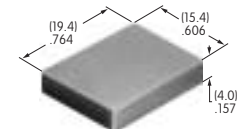

AT452
Rectangular Insert
Polycarbonate
Colors: A B C F G H
Series: MB20 SCB
Used with Screw Adaptor AT080