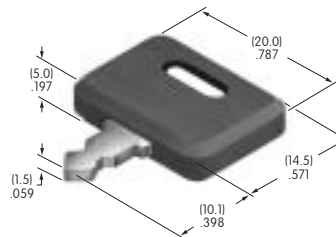

AT4080
Actuator Key
Bright nickel/brass with ABS resin handle
Color: A
Series: SK