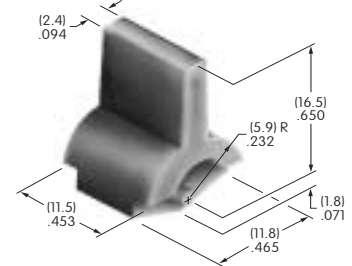

AT4151

.453" Wide Paddle
Polyamide
Colors: A B C E F G H
Series: M M2T P