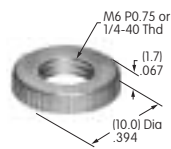

AT500s

AT504
Knurled Face Nut
Chrome/brass
Series: M P S SB

AT507 (M-metric H-inch)
Locking Ring
Chromate/zinc/steel
Series: E EB M MB20 MB24 MR P

AT508
Internal Tooth Lockwasher
Chromate/zinc/steel
Series: M P S SB SK