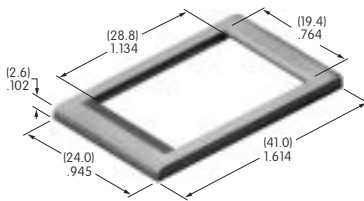

AT206
Bezel
Polycarbonate
Colors: A B C E F G H
Series: LW