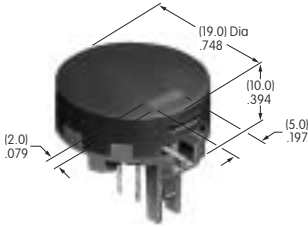

AT4016
Round Spot Illuminated Cap
Polycarbonate
Cap Colors: A B C F
LED Colors: C D F CF
Series: LB

AT4017
Round Nonilluminated Cap
Polycarbonate
Colors: A B C E F G H
Series: LB