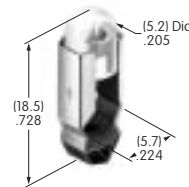

AT622
Double Element LED
Colors: C E F
Series: MLW
T-1¼ Pilot Slide Base