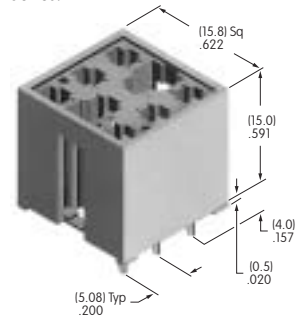

AT711
Single Pole
Straight PC Adaptor
 Glass fiber reinforced polyamide
 Series: LB

AT712
Double Pole
Straight PC Adaptor
 Glass fiber reinforced polyamide
 Series: LB

AT2100s

AT2107 Bezel

Nylon
Colors: A B C E F G H
Series: EB M MB24 M2100