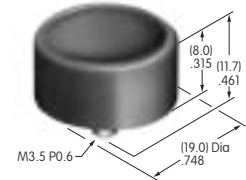

AT412
.748" Dia. Screw-on Cap
Polystyrene
Colors: A B C F
Series: MB20 SCB WB