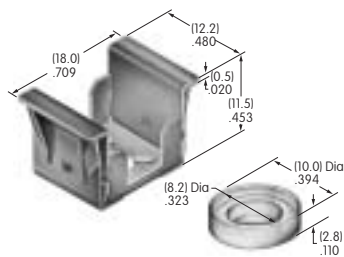

AT530
Panel Mount for Single Pole
Polycarbonate
Colors: A B C E F G H
Series: A AB

AT531
Panel Mount for Single or Double Pole
Polycarbonate
Colors: A B C E F G H
Series: A AB