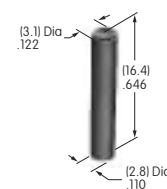

AT460
Long Plastic Toggle Tip
Polyethylene
Colors: A B C E F G
Series: M