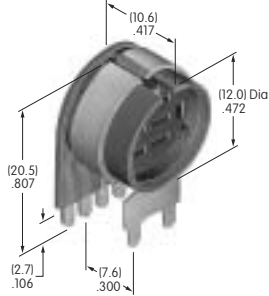

AT075
O-ring for LB Panel Seal
Nitrile butadiene rubber
Series: LB

AT077
Single Pole Right Angle PC Adaptor
 Fiberglass reinforced polyamide
 Series: KB

AT078
.315" Dia. Screw-on Cap
 Polystyrene
 Colors: A B C E F G H
 Series: MB20 SCB WB