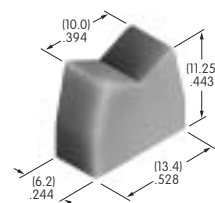

AT4062
Rocker
Polyamide
Colors: A B C
Series: G