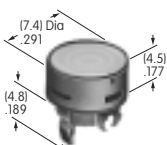

AT4032
Round Cap for Bright & Super Bright LED
Polycarbonate
Colors: JB
Series: HB