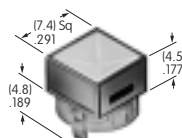

AT4033
Square Indicator Cap
Polycarbonate
Colors: JB
Series: HB