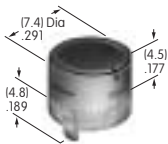

AT4169
Round Indicator Cap for Bright LED

Polycarbonate
Colors: CB DB BF
Series: HB