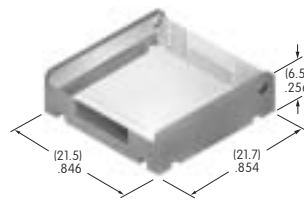

AT4140
Cap

Polycarbonate
 Colors: A B C H
 Series: JB

AT4141
Protective Guard, Opens 90°

Cover: Polycarbonate
 Base: GFR Polyamide
 Series: UB2

AT4142
Protective Guard, Opens 180°

Spring activated
 Cover: Polycarbonate
 Base: GFR Polyamide
 Series: UB2