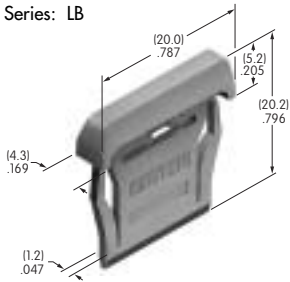

AT499
Protective Guard for Square
 Polycarbonate & polyamide
 Series: LB

AT500s

AT501 (M-metric H-inch)
Knurled Face Nut
 Chrome/brass
 Series: E EB M MB20 MB24 P

AT503
Hex Face Nut
 Tin/brass
 Series: M P S SB