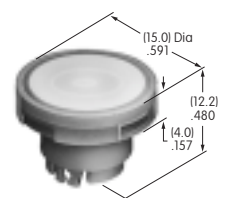

AT3015 Round Cap for Super Bright LED

Polycarbonate
Colors: JB
Series: YB