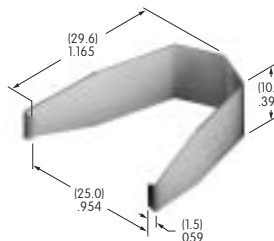

AT109
Cap Extractor
Stainless Steel
Series: HB LB KB UB YB