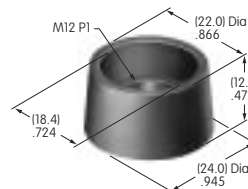

AT454
Round Insert
Polycarbonate
Colors: A B C F G H
Series: MB20 SCB
Used with Screw Adaptor AT080

AT455
Round Shroud
Polycarbonate
Colors: A B H
Series: MB20 SCB