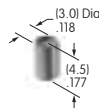

AT445
Cap for Color Tipped Cone Toggle
Polycarbonate
Colors: A B C E F G
Series: M