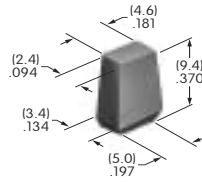

AT467
Short Paddle
PBT
Colors: A B C E F G H
Series: A B M