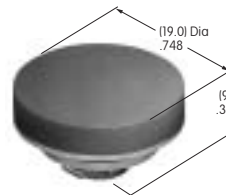

AT4054
Round Solid Colored Cap
Polycarbonate
Colors: BJ CJ EJ FJ GJ
Series: LB Panel Seal