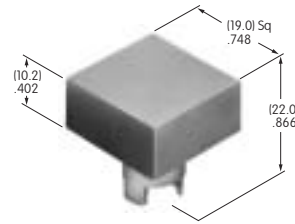

AT419
.748" Sq. Solid Colored Cap
Polycarbonate
Colors: B C D E F G
Series: DLB

AT420
Rocker
Polycarbonate
Colors: B J
Series: LW