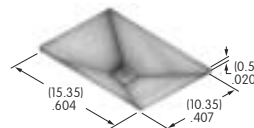

AT4118
Diffuser for AT4117 Rectangular Transparent Cap
Polycarbonate
Colors: B C D F
Series: UB