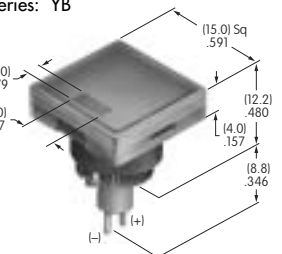

AT3010 Square Spot Illuminated Cap with Built-in LED

Polycarbonate
Cap Colors: JA JB JC JE JF
LED Colors: C D F CF
Voltages: 2 5 12 24
Series: YB