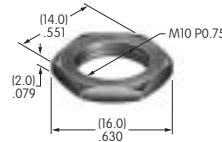

AT526
Hex Mounting Nut
Nickel/steel
Series: HS PS TS