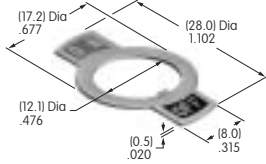

AT214
ON-OFF Plate for 12mm Threaded Bushing
Nickel/aluminum
Colors: Red & black ink
Series: M P S