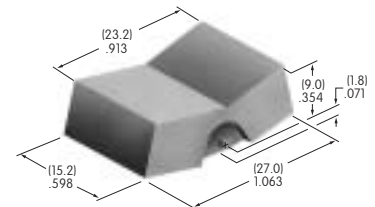

AT4156

.598" Wide Rocker
Polyamide
Colors: A B C E F G H
Series: M P