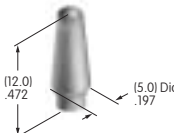

AT415
Bat Lever Cap
Polyethylene
Colors: A B C E F G
Series: E M M2T