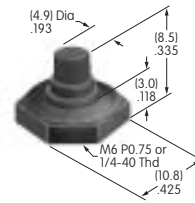

AT4042 (M-metric H-inch)
Waterproof Boot for Alternate
Silicone Rubber
Series: MB