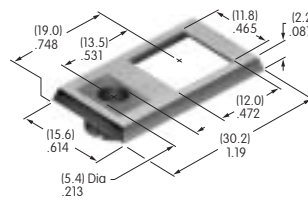

AT208
Bezel with AT070 LED
Polycarbonate
Color: A
Series: EB M MB24