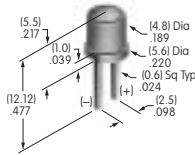

AT607
Incandescent Lamp
 Volts: 5 12 28
 Series: LB
 T-1 Bi-pin

AT607N
Neon Lamp
 Volts: 110
 Series: LB
 T-1 Bi-pin

AT611
Incandescent Lamp
 Volts: 5 12 28
 Series: KB YB
 T-1 Bi-pin

AT614
Single Element LED
 Colors: C D F
 Series: KB LB
 T-1½ Cylindrical