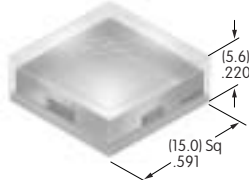

AT3076
Flat Cap for Illuminated with Lens/Diffuser
Polycarbonate
Colors: JB JC JD JF
Series: UB2