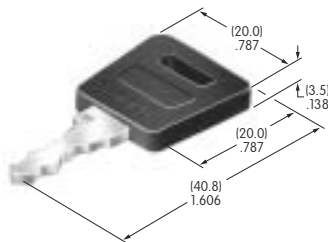

AT4147

Flat Key
Nickel/brass with
PBT handle
Color: A
Series: CKM