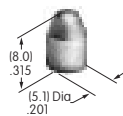

AT427
Cap for Locking Lever (code L)
Bright nickel
Brushed or colored aluminum
Colors: A C G 9
Series: M P