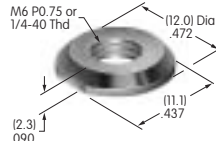

**AT533T (M-metric H-inch)
Threaded Through Dress Nut**

Nickel/brass
Series: E EB M MB20 MB24 P