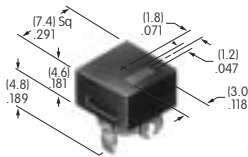

AT4036
Round Nonilluminated Cap
Polycarbonate
Colors: B C E F G
Series: HB

AT4041 (M-metric H-inch)
Waterproof Boot for Momentary
Silicone Rubber
Series: MB

AT4042 (M-metric H-inch)
Waterproof Boot for Alternate
Silicone Rubber
Series: MB

AT4043
Waterproof Boot
Silicone Rubber
Series: MB WB

AT4051
Spot Illuminated Cap
Polycarbonate
Colors: AB
Series: KB

AT4052
Spot Illuminated Cap
Polycarbonate
Colors: AB
Series: HB

AT4054
Round Solid Colored Cap
Polycarbonate
Colors: BJ CJ EJ FJ GJ
Series: LB Panel Seal

AT4055
Round Colored Insert Cap
Polycarbonate
Colors: JB JC JE JF JG
Series: LB Panel Seal

AT4056
Round Cap for LED
Polycarbonate
Colors: JB JC JD JF
Series: LB Panel Seal

AT4057
Protective Guard for Rectangular
Polycarbonate
Series: LB

AT4058
Sculptured Cap
Polyamide
Colors: A B C E F G H
Series: JB

AT4059
Flat Cap
Polycarbonate
Colors: A B C E F G H
Series: JB

AT4060
Clear Cap w/Colored Diffuser
Polycarbonate
Colors: JB JC JE JF
Series: JB

AT4061
Snap-in Knob
Polyamide
Knob Color: A
Flange Color: J
Series: DR

AT4062
Rocker
Polyamide
Colors: A B C
Series: G

AT4063
.157" Dia. Slip-on Cap
Polyamide
Colors: A B C
Series: GB