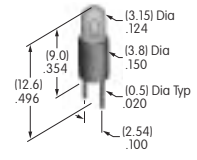

AT611
Incandescent Lamp
Volts: 5 12 28
Series: KB YB
T-1 Bi-pin