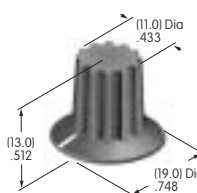

AT433
Knob for Miniature Rotaries
Polyacetal
Color: A
Series: DRA MR