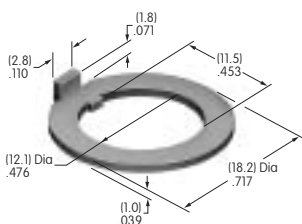

AT506
Locking Ring
Chromate/zinc/steel
Series: M MB20 SB