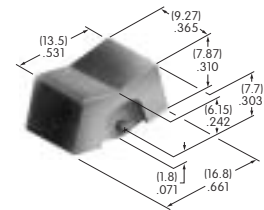

AT4148

.365" Wide Rocker
Polyamide
Colors: A B C E F G H
Series: M M2T P