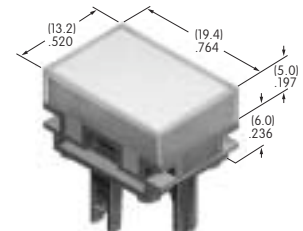

AT4130
Rectangular Cap for Super Bright LED
Polycarbonate
Colors: JB
Series: LB