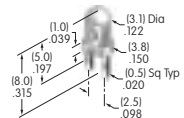

AT624
Single Element LED
Color: G
Series: HB
T-1 Bi-pin