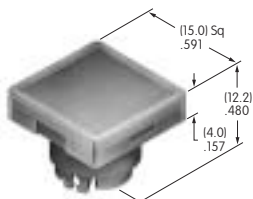

AT3004 Square Cap for Bright LED & Bicolor

Polycarbonate
Colors: JB JC JD JF
Series: YB