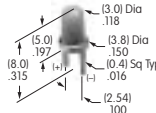

AT616
Single Element LED
Colors: C E F
Series: HB
T-1 Bi-pin