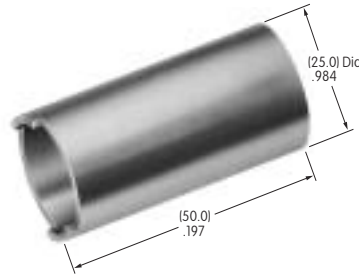

AT200s

AT201
ON-OFF Plate for
12mm Threaded Bushing
 Nickel/brass
 Series: M P S

AT202
ON-OFF Plate for
12mm Threaded Bushing
 Nickel/aluminum
 Colors: Red & black enamel
 Series: M P S

AT204
Bezel
 Polycarbonate
 Colors: A B C D E F G H
 Series: MLW