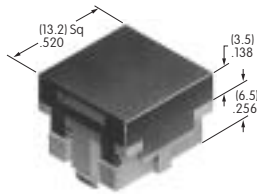

AT475
.201" Dia. Cap
Polyamide
Colors: A B C
Series: AB BB FB M2B MB24

AT476
Square Solid Colored Cap
Polycarbonate
Colors: BJ CJ EJ FJ GJ
Series: LB