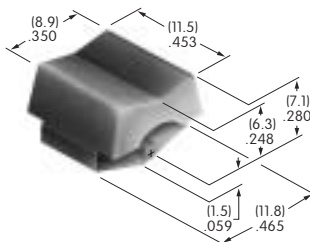

AT4150

.453" Wide Rocker
Polyamide
Colors: A B C E F G H
Series: M M2T P