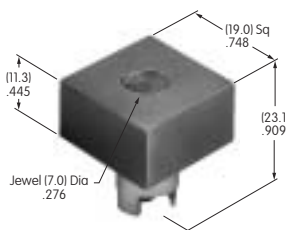

AT463
.748" Sq. Spot Illuminated Cap
Polycarbonate
Color: A
Series: DLB