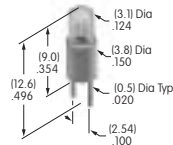

AT615
Neon Lamp
Volts: 110
Series: KB
T-1 Bi-pin