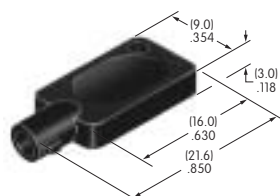

AT4094
Actuator Key
Polyacetal
Color: A
Series: SK