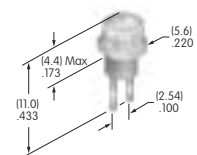

AT628
Dual Element LED
Colors: C D F
Series: KB YB
T-1 Bi-pin