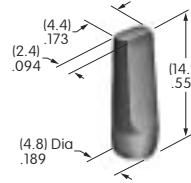

AT468
Long Paddle
PBT
Colors: A B C E F G H
Series: A B M