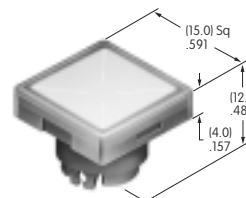

AT3014 Square Cap for Super Bright LED

Polycarbonate
Colors: JB
Series: YB