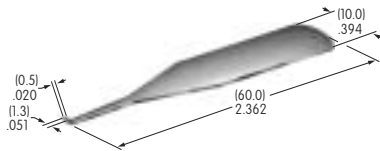

AT100s

AT105
Cap Removal Tool
Stainless steel
Series: HB KB LB UB YB