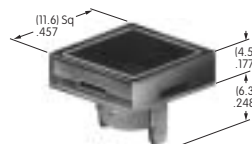

AT4156

.598" Wide Rocker
 Polyamide
 Colors: A B C E F G H
 Series: M P

AT4157

.598" Wide Paddle
 Polyamide
 Colors: A B C E F G H
 Series: M P

AT4158

**Square Cap for
 Bright LED**
 Polycarbonate
 Colors: JC JD JF
 Series: KB