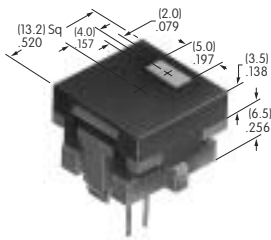

AT480
Square Spot Illuminated Cap
Polycarbonate
Cap Colors: A B C F
LED Colors: C D F CF
Series: LB