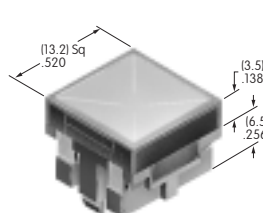

AT4128
Round Cap for Super Bright LED
 Polycarbonate
 Colors: JB
 Series: LB

AT4129
Square Cap for Super Bright LED
 Polycarbonate
 Colors: JB
 Series: LB

AT4130
Rectangular Cap for Super Bright LED
 Polycarbonate
 Colors: JB
 Series: LB