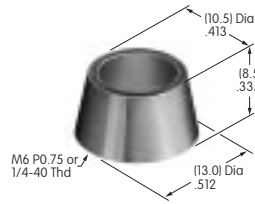

AT512 (M-metric H-inch)
Conical Nut
Chrome/brass
Series: EB MB20