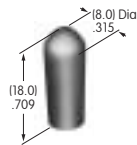

AT406
Bat Lever Cap
Polyvinyl chloride
Colors: A B C D E F G
Series: M P S