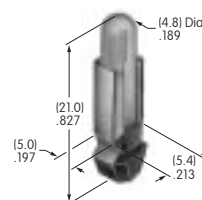

**AT602N
Neon Lamp**

Volts: 110
Series: LW MLW
T-1 1/2 Pilot Slide Base