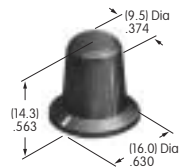

AT4100s

AT4103
Small Color Tipped Knob
Polyester with polyamide tip
Base Color: A
Tip Colors: A B C E F G H
Series: DRA MR