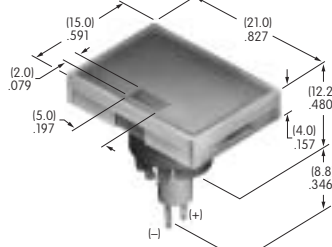

AT3012 Rectangular Spot Illuminated Cap with Built-in LED

Polycarbonate
Cap Colors: JA JB JC JE JF
LED Colors: C D F CF
Voltages: 2 5 12 24
Series: YB