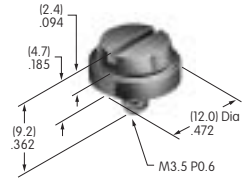

AT080
Screw Adaptor for AT452 & AT454
Brass
Series: MB20 SCB