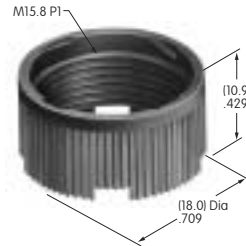

AT092
Knurled Mounting Nut
Polyphenylene oxide
Series: YB