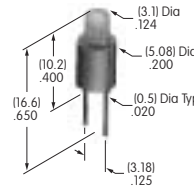

AT607N
Neon Lamp
Volts: 110
Series: LB
T-1 Bi-pin