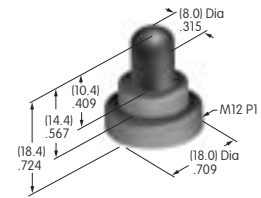

AT214
ON-OFF Plate for 12mm Threaded Bushing
Nickel/aluminum
Colors: Red & black ink
Series: M P S

AT215
ON-OFF Plate for 12mm Threaded Bushing
Nickel/aluminum
Colors: Red & black enamel
Series: M P S

AT217
Small Bezel
Polyamide
Colors: A B H
Series: JWM

AT218
Large Bezel
Polyamide
Colors: A B H
Series: JWJ

AT400s

AT401
Splashproof Boot
Nitrile butadiene rubber
Colors: A H
Series: M P S

AT402
Splashproof Boot
Silicone rubber
Colors: A C E F H
Series: M P S

AT402C
Splashproof Boot
Silicone rubber
Series: M

AT405
Solid Colored Rocker
Polycarbonate
Colors: A B C D E F G
Series: MLW

AT406
Bat Lever Cap
Polyvinyl chloride
Colors: A B C D E F G
Series: M P S

AT407
.394" Dia. Screw-on Cap
PBT
Colors: A B C E F G H
Series: MB20

AT412
.748" Dia. Screw-on Cap
Polystyrene
Colors: A B C F
Series: MB20 SCB WB

AT413
.315" Dia. Screw-on Cap
PBT
Colors: A B C E F G H
Series: MB20

AT414
.520" Dia. Screw-on Cap
PBT
Colors: A B C D E F G H
Series: MB20 SB SCB WB

AT415
Bat Lever Cap
Polyethylene
Colors: A B C E F G
Series: E M M2T

AT416
Lamp Cover for AT602
Silicone rubber
Colors: C D F
Series: LW