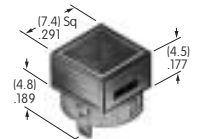

AT4166
Square Cap for Bright LED

Polycarbonate
Colors: CB DB FB
Series: HB

AT4167
Round Cap for Bright LED

Polycarbonate
Colors: CB DB FB
Series: HB

AT4168
Square Indicator Cap for Bright LED

Polycarbonate
Colors: CB DB FB
Series: HB