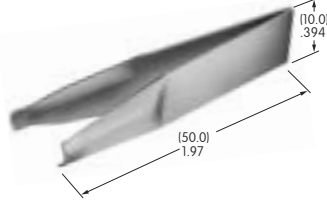

AT111
Lamping Tool
Stainless steel
Series: HB KB YB