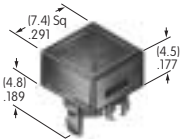

AT4166
Square Cap for Bright LED

Polycarbonate
Colors: CB DB FB
Series: HB