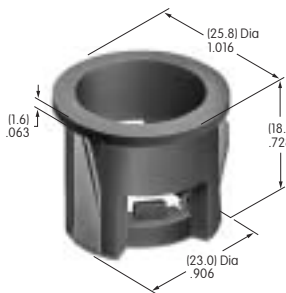

AT528
Mounter for Round Cap
Glass fiber reinforced nylon
Color: A
Series: DLB MB20

AT529
Mounter for Square Cap
Stainless steel frame
GFR PBT spacer
Series: EB