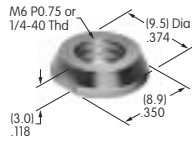

**AT532 (M-metric H-inch)
Dress Cap Nut**

Nickel/brass
Series: E EB M MB20 MB24 P