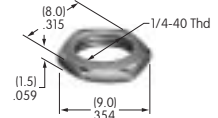

AT513H
Hex Nut
Nickel/brass
Series: M MB20 MB24