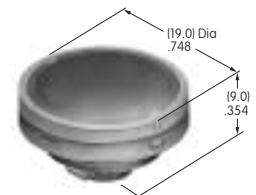

AT4055
Round Colored Insert Cap
Polycarbonate
Colors: JB JC JE JF JG
Series: LB Panel Seal