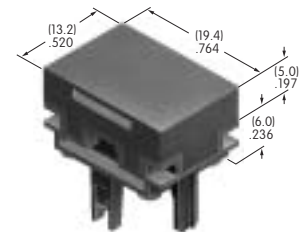

AT4016
Round Spot Illuminated Cap
Polycarbonate
Cap Colors: A B C F
LED Colors: C D F CF
Series: LB

AT4017
Round Nonilluminated Cap
Polycarbonate
Colors: A B C E F G H
Series: LB

AT4021
Rectangular Solid Colored Cap
Polycarbonate
Colors: A BB CB CC EB
FB FF GB GG
Series: KB

AT4022
Rectangular Colored Insert Cap
Polycarbonate
Colors: JB JC JE JF JG
Series: KB

AT4023
Rectangular Cap for LED
Polycarbonate
Colors: JB JC JD JF
Series: KB

AT4024
Protective Guard
Polycarbonate & polyamide
Series: KB

AT4025
Rectangular Splash Cover
Polyvinyl chloride & polyamide
Series: KB

AT4026
Rectangular Solid Colored Cap
Polycarbonate
Colors: BJ CJ EJ FJ GJ
Series: LB

AT4027
Rectangular Colored Insert Cap
Polycarbonate
Colors: JB JC JE JF JG
Series: LB

AT4028
Rectangular Cap for LED
Polycarbonate
Colors: JB JC JD JF
Series: LB

AT4030
Rectangular Nonilluminated Cap
Polycarbonate
Colors: A B C E F G H
Series: LB

AT4031
Square Cap for Bright & Super Bright LED
Polycarbonate
Colors: JB
Series: HB

AT4032
Round Cap for Bright & Super Bright LED
Polycarbonate
Colors: JB
Series: HB

AT4033
Square Indicator Cap
Polycarbonate
Colors: JB
Series: HB

AT4034
Round Indicator Cap
Polycarbonate
Colors: JB
Series: HB

AT4035
Square Nonilluminated Cap
Polycarbonate
Colors: A B C E F G
Series: HB