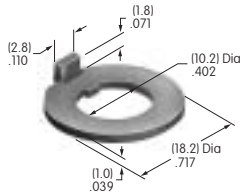

AT518
Locking Ring
Chromate/zinc/steel
Series: HS PS TS