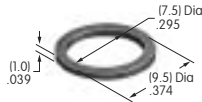

AT085
O-ring
Nitrile butadiene rubber
Series: DRA