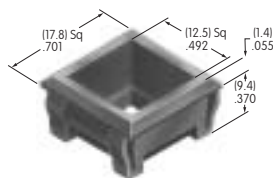

**AT547
Mounter for AT4140**

Polyamide
Color: A
Series: JB