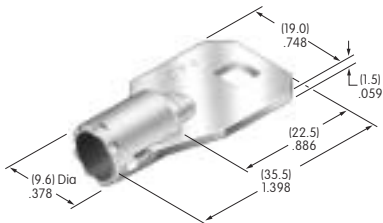

AT4150

.453" Wide Rocker
 Polyamide
 Colors: A B C E F G H
 Series: M M2T P

AT4151

.453" Wide Paddle
 Polyamide
 Colors: A B C E F G H
 Series: M M2T P

AT4152

Tubular Key
 Nickel/brass
 Series: CKL

AT4153

Flat Key
 Chrome/brass
 Series: CKL