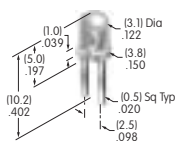

AT625
Single Element LED
Color: G
Series: KB LB YB
T-1 Bi-pin