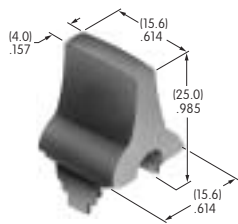

AT426
Solid Colored Paddle
Polycarbonate
Colors: A B C D E F G
Series: MLW