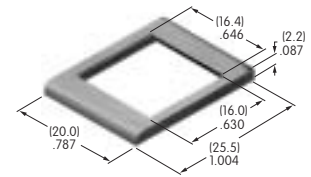

AT200s

AT201
ON-OFF Plate for
12mm Threaded Bushing
 Nickel/brass
 Series: M P S

AT202
ON-OFF Plate for
12mm Threaded Bushing
 Nickel/aluminum
 Colors: Red & black enamel
 Series: M P S

AT204
Bezel
 Polycarbonate
 Colors: A B C D E F G H
 Series: MLW