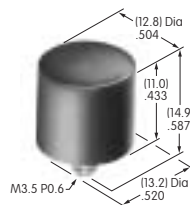

AT414
.520" Dia. Screw-on Cap
PBT
Colors: A B C D E F G H
Series: MB20 SB SCB WB