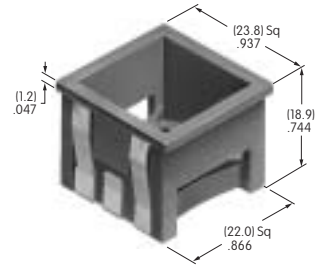

AT516
O-ring
Nitrile butadiene rubber
Series: M MB20

AT517
Mounter for Square Cap
Glass fiber reinforced nylon
Color: A
Series: DLB