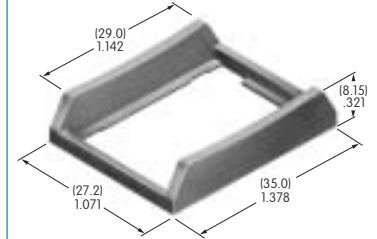

AT218
Large Bezel
Polyamide
Colors: A B H
Series: JWJ