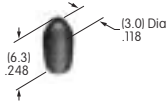

AT4061
Snap-in Knob
 Polyamide
 Knob Color: A
 Flange Color: J
 Series: DR

AT4062
Rocker
 Polyamide
 Colors: A B C
 Series: G

AT4063
.157" Dia. Slip-on Cap
 Polyamide
 Colors: A B C
 Series: GB

AT4064
.248" Bat Lever Cap
 Polyvinyl chloride
 Colors: A B C
 Series: A B