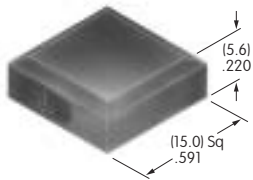

AT3075
Beveled Cap for Illuminated
Polycarbonate
Colors: B C D F
Series: UB2