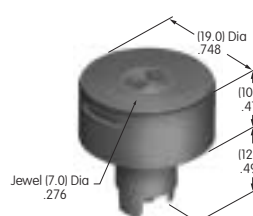

AT464
.748" Dia. Round Spot Illuminated Cap
Polycarbonate
Color: A
Series: DLB