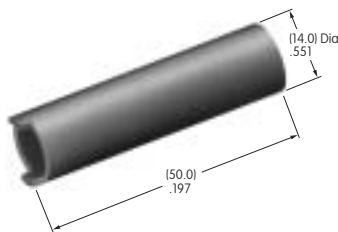

AT108
Socket Wrench
Aluminum
Series: KB