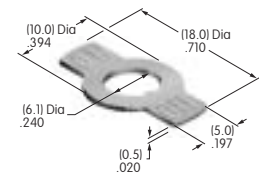

AT209
ON-OFF Plate for 6mm
Threaded Bushing
Nickel/brass
Series: E M P