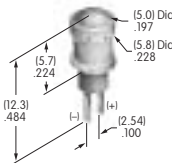

AT621
6-element Bicolor LED
Colors: CF
Series: YB
T-1½ Bi-pin