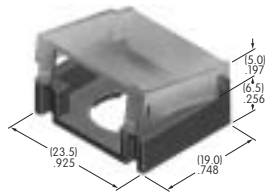

AT4024
Protective Guard
Polycarbonate & polyamide
Series: KB