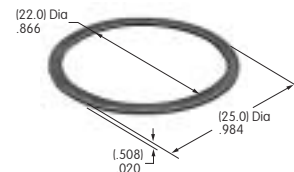

AT010s~ AT090s

AT016
16mm Hex Mounting Nut
Nickel/brass
Series: CKM

AT019
19mm Hex Mounting Nut
Nickel/brass
Series: CKL

AT050
Knurled Nut
Nickel/brass
Series: SB40

AT056
Dress Cap Nut
Chrome/brass
Series: M P S

AT057
Mounting Nut
Nickel/brass
Series: KB

AT062
.250" Wide Rocker
Polyamide
Colors: A B C E F G
Series: A