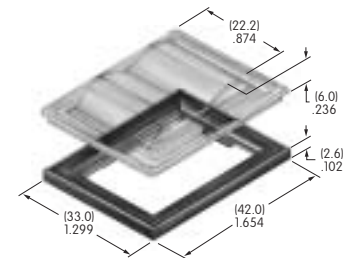

AT4126
Splash Cover
Polyvinyl chloride & polyamide
Color: A
Series: JWL