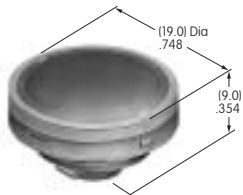

AT4056
Round Cap for LED
Polycarbonate
Colors: JB JC JD JF
Series: LB Panel Seal