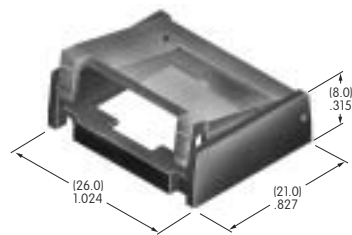

AT4057
Protective Guard for Rectangular
Polycarbonate
Series: LB

AT4058
Sculptured Cap
Polyamide
Colors: A B C E F G H
Series: JB