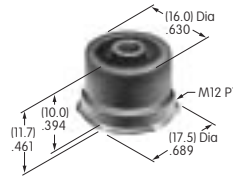

AT400s

AT401
Splashproof Boot
Nitrile butadiene rubber
Colors: A H
Series: M P S