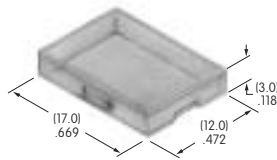

AT4117
Rectangular Transparent Cap for Illuminated
Polycarbonate
Colors: C D F J
Series: UB