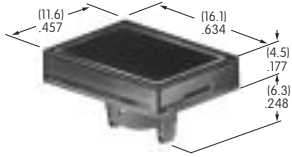

AT4023
Rectangular Cap for LED
Polycarbonate
Colors: JB JC JD JF
Series: KB