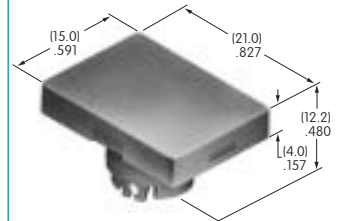

AT3000s

AT3001 Square Solid Cap

Polycarbonate
Colors: BB CB EB FB GB
Series: YB

AT3002 Round Solid Cap

Polycarbonate
Colors: BB CB EB FB GB
Series: YB

AT3003 Rectangular Solid Cap

Polycarbonate
Colors: BB CB EB FB GB
Series: YB