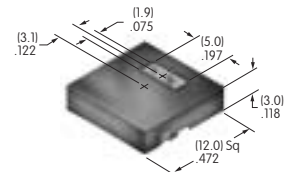

AT4119
Square Spot Illuminated Cap
Polycarbonate
Color: AB
Series: UB