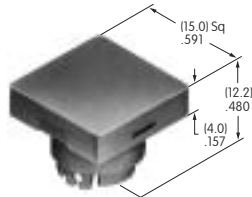

AT3000s

AT3001 Square Solid Cap

Polycarbonate
Colors: BB CB EB FB GB
Series: YB