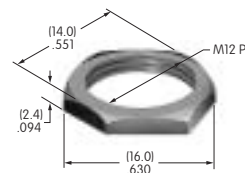

AT499
Protective Guard for Square
 Polycarbonate & polyamide
 Series: LB

AT500s

AT501 (M-metric H-inch)
Knurled Face Nut
 Chrome/brass
 Series: E EB M MB20 MB24 P

AT503
Hex Face Nut
 Tin/brass
 Series: M P S SB