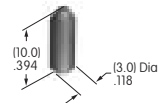

AT4000s

AT4001
Square Splash Cover
 Polyvinyl chloride & polyethylene
 Series: LB UB

AT4002
Round Splash Cover
 Polyvinyl chloride & polyethylene
 Series: LB

AT4003
.394" Bat Lever Cap
 Polyvinyl chloride
 Colors: A B C
 Series: A B