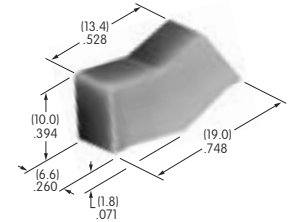

AT469
.260" Wide Rocker
PBT
Colors: A B C D E F G H
Series: A