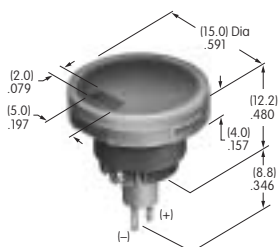

AT3011 Round Spot Illuminated Cap with Built-in LED

Polycarbonate
Cap Colors: JA JB JC JE JF
LED Colors: C D F CF
Voltages: 2 5 12 24
Series: YB