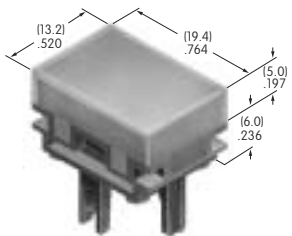

AT4027
Rectangular Colored Insert Cap
Polycarbonate
Colors: JB JC JE JF JG
Series: LB

AT4028
Rectangular Cap for LED
Polycarbonate
Colors: JB JC JD JF
Series: LB