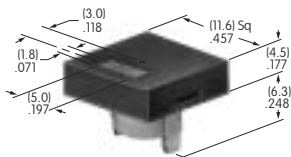

AT4051
Spot Illuminated Cap
Polycarbonate
Colors: AB
Series: KB

AT4052
Spot Illuminated Cap
Polycarbonate
Colors: AB
Series: HB