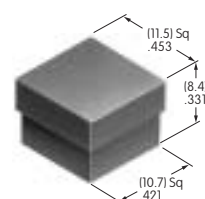

AT465
.453" Square Cap
Polycarbonate
Colors: A B C E F G H
Series: EB MB24