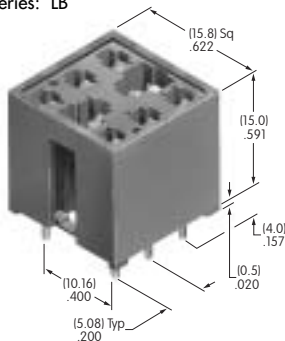

AT711
Single Pole
Straight PC Adaptor
 Glass fiber reinforced polyamide
 Series: LB

AT712
Double Pole
Straight PC Adaptor
 Glass fiber reinforced polyamide
 Series: LB

AT2100s

AT2107 Bezel

Nylon
Colors: A B C E F G H
Series: EB M MB24 M2100