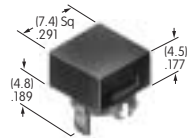

AT4035
Square Nonilluminated Cap
Polycarbonate
Colors: A B C E F G
Series: HB