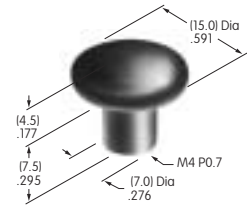

AT424
Push-Pull Knob
Phenolic resin
Colors: A
Series: SB862