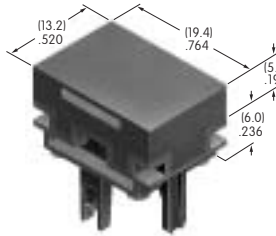

AT4030
Rectangular Nonilluminated Cap
Polycarbonate
Colors: A B C E F G H
Series: LB