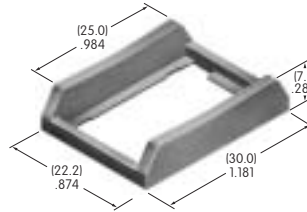

AT214
ON-OFF Plate for 12mm Threaded Bushing
Nickel/aluminum
Colors: Red & black ink
Series: M P S

AT215
ON-OFF Plate for 12mm Threaded Bushing
Nickel/aluminum
Colors: Red & black enamel
Series: M P S

AT217
Small Bezel
Polyamide
Colors: A B H
Series: JWM

AT218
Large Bezel
Polyamide
Colors: A B H
Series: JWJ

AT400s

AT401
Splashproof Boot
Nitrile butadiene rubber
Colors: A H
Series: M P S

AT402
Splashproof Boot
Silicone rubber
Colors: A C E F H
Series: M P S

AT402C
Splashproof Boot
Silicone rubber
Series: M

AT405
Solid Colored Rocker
Polycarbonate
Colors: A B C D E F G
Series: MLW

AT406
Bat Lever Cap
Polyvinyl chloride
Colors: A B C D E F G
Series: M P S

AT407
.394" Dia. Screw-on Cap
PBT
Colors: A B C E F G H
Series: MB20

AT412
.748" Dia. Screw-on Cap
Polystyrene
Colors: A B C F
Series: MB20 SCB WB

AT413
.315" Dia. Screw-on Cap
PBT
Colors: A B C E F G H
Series: MB20

AT414
.520" Dia. Screw-on Cap
PBT
Colors: A B C D E F G H
Series: MB20 SB SCB WB

AT415
Bat Lever Cap
Polyethylene
Colors: A B C E F G
Series: E M M2T

AT416
Lamp Cover for AT602
Silicone rubber
Colors: C D F
Series: LW