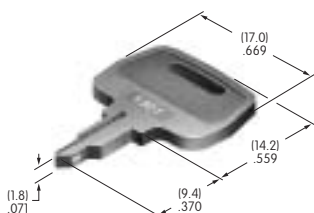

AT4082
Actuator Key
Chrome/zinc alloy
Series: SK