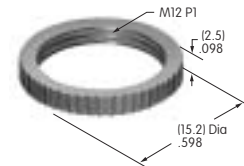

AT509
Internal Tooth Lockwasher
Chromate/zinc/steel
Series: DRA M MR P S SB

AT504
Knurled Face Nut
Chrome/brass
Series: M P S SB