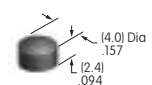

AT4063
.157" Dia. Slip-on Cap
Polyamide
Colors: A B C
Series: GB