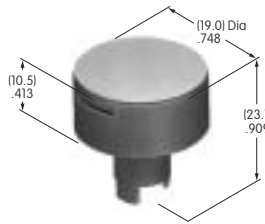

AT442
.394" Dia. Snap-on Cap
Polycarbonate
Colors: A B C E F G H
Series: EB M2B MB20

AT443
.315" Dia. Snap-on Cap
Polycarbonate
Colors: A B C E F G H
Series: EB M2B MB20

AT444
Bat Lever Conical Cap
Polyethylene
Colors: A B C E F G
Series: E M M2T

AT445
Cap for Color Tipped Cone Toggle
Polycarbonate
Colors: A B C E F G
Series: M

AT446
.748" Dia. Round Design Cap
Polycarbonate
Holder Color: A
Lens Color: B C F G
Series: DLB