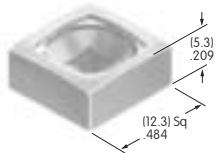

AT4078
Frame for AT4077
Polycarbonate
Colors: B C E F G H
Series: JB