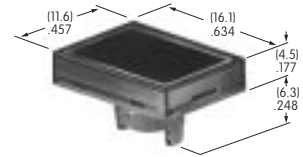

AT4022
Rectangular Colored Insert Cap
Polycarbonate
Colors: JB JC JE JF JG
Series: KB