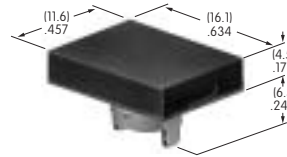

AT4021
Rectangular Solid Colored Cap
Polycarbonate
Colors: A BB CB CC EB
FB FF GB GG
Series: KB