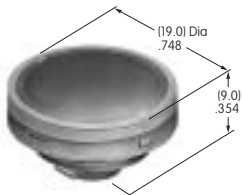

AT4163
Rectangular Cap for Bright LED

Polycarbonate
Colors: JB JC JD JF
Series: LB

AT4164
Round Cap for Bright LED

Polycarbonate
Colors: JB JC JD JF
Series: LB

AT4165
Round Cap for Bright LED

Polycarbonate
Colors: JB JC JD JF
Series: LB