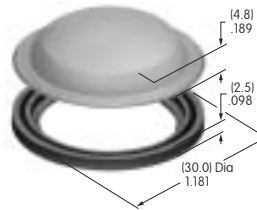

AT4002
Round Splash Cover
Polyvinyl chloride & polyethylene
Series: LB