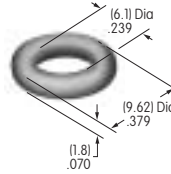

AT516
O-ring
Nitrile butadiene rubber
Series: M MB20