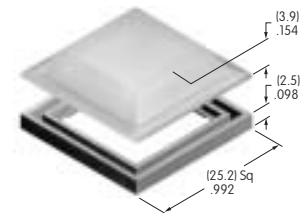

AT4143
End Barrier

Polyamide
 Color: A
 Series: UB2

AT4144
Center Barrier

Polyamide
 Color: A
 Series: UB2

AT4145
Square Splash Cover

Lid: PVC; Gasket: Polyethylene
 Series: UB2

AT4146

Tubular Key
 Nickel/brass with
 PBT handle
 Color: A
 Series: CKM