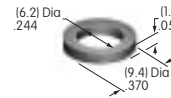

Nickel/brass
Series: E EB M MB20 MB24 P

**AT533T (M-metric H-inch)
Threaded Through Dress Nut**

Nickel/brass
Series: E EB M MB20 MB24 P

**AT535
Washer for MR Panel Seal**

Nitrile butadiene rubber
Series: MR