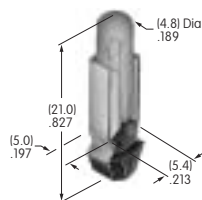

**AT546
Mounting Bracket
for Block Mounting**

Tin-lead/phosphor bronze
Series: GB2

**AT547
Mounter for AT4140**

Polyamide
Color: A
Series: JB

AT600s

**AT602
Incandescent Lamp**

Volts: 6 12 18 24 28
Series: LW MLW
T-1 1/2 Pilot Slide Base