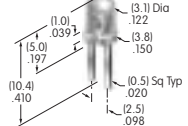

AT632
Single Element LED
Color: F
Series: KB LB YB
T-1 Bi-pin