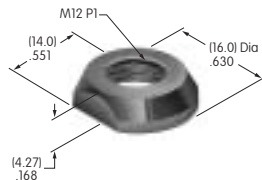

AT056
Dress Cap Nut
Chrome/brass
Series: M P S