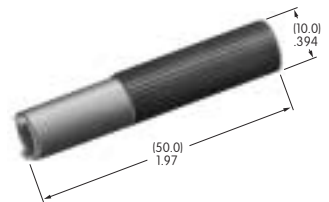

AT110
Socket Wrench
Brass
Series: HB