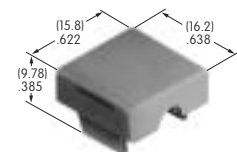

AT429
Indicator Cap
Polycarbonate
Colors: B C D E F G
Series: MLW