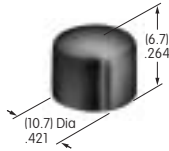

AT435
Screw-on Cap
Chrome/Brass
Series: SB265 SB285