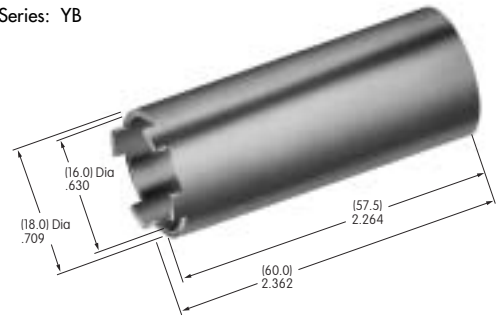

AT106
Socket Wrench
Aluminum with black alumite finish
Series: YB