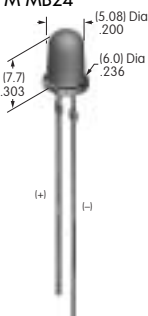

AT070
LED for AT208 Bezel
Colors: C F
Series: EB M MB24