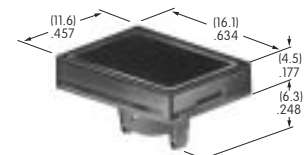

AT4159

**Rectangular Cap for
Bright LED**
Polycarbonate
Colors: JC JD JF
Series: KB