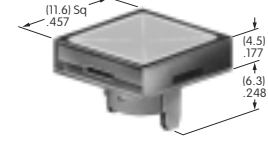

AT4133
Square Cap for
Bright & Super Bright LED

Polycarbonate
Colors: JB
Series: KB