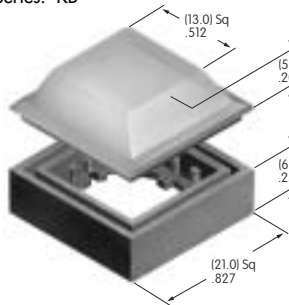

AT495
Splash Cover
Polycarbonate & polyamide
Series: KB

AT496
.295" Dia. Cap
Polyamide
Colors: A B C
Series: AB BB FB M2B MB24