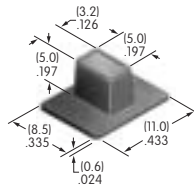

AT4065
Slide Cap
Polycarbonate
Cap Color: A Window: C E F
Series: SS