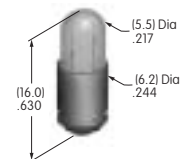

**AT604
Incandescent Lamp**

Volts: 6 14 28
Series: DLB
T-1 3/4 Midget Groove Base