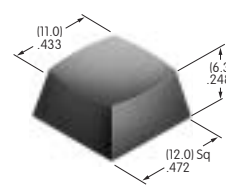

AT4058
Sculptured Cap
 Polyamide
 Colors: A B C E F G H
 Series: JB

AT4059
Flat Cap
 Polycarbonate
 Colors: A B C E F G H
 Series: JB

AT4060
Clear Cap w/Colored Diffuser
 Polycarbonate
 Colors: JB JC JE JF
 Series: JB