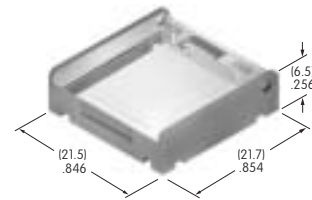

AT4140
Cap

Polycarbonate
 Colors: A B C H
 Series: JB

AT4141
Protective Guard, Opens 90°

Cover: Polycarbonate
 Base: GFR Polyamide
 Series: UB2

AT4142
Protective Guard, Opens 180°

Spring activated
 Cover: Polycarbonate
 Base: GFR Polyamide
 Series: UB2