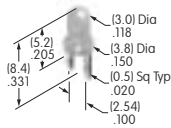

AT633
Single Element LED
Colors: C D F
Series: HB
T-1 Bi-pin