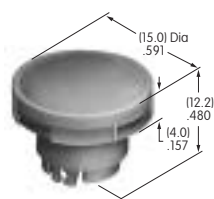

AT3005 Round Cap for Bright LED & Bicolor

Polycarbonate
Colors: JB JC JD JF
Series: YB