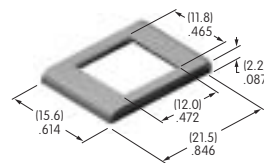

AT207
Bezel
Polycarbonate
Colors: A B C E F G H
Series: EB M MB24 M2100