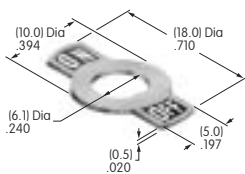

AT209
ON-OFF Plate for 6mm
Threaded Bushing
 Nickel/brass
 Series: E M P

AT210
ON-OFF Plate for 6mm
Threaded Bushing
 Nickel/aluminum
 Colors: Red & black ink
 Series: E M P

AT211
ON-OFF Plate for 6mm
Threaded Bushing
 Nickel/aluminum
 Colors: Red & black enamel
 Series: E M P