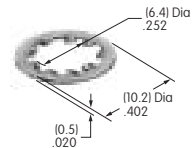

AT500s

AT504
Knurled Face Nut
Chrome/brass
Series: M P S SB

AT507 (M-metric H-inch)
Locking Ring
Chromate/zinc/steel
Series: E EB M MB20 MB24 MR P

AT508
Internal Tooth Lockwasher
Chromate/zinc/steel
Series: M P S SB SK