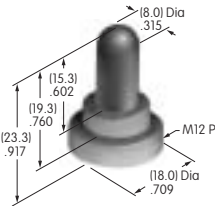

AT402
Splashproof Boot
Silicone rubber
Colors: A C E F H
Series: M P S

AT402C
Splashproof Boot
Silicone rubber
Series: M