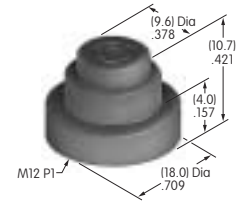

AT4043
Waterproof Boot
Silicone Rubber
Series: MB WB