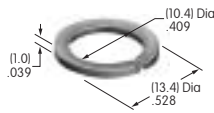

AT520
Lockwasher
Chromate/zinc/steel
Series: HS PS TS