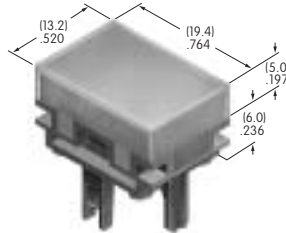

AT4163
Rectangular Cap for Bright LED

Polycarbonate
Colors: JB JC JD JF
Series: LB