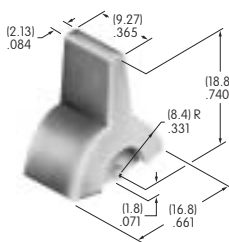

AT4147

Flat Key
 Nickel/brass with
 PBT handle
 Color: A
 Series: CKM

AT4148

.365" Wide Rocker
 Polyamide
 Colors: A B C E F G H
 Series: M M2T P

AT4149

.365" Wide Paddle
 Polyamide
 Colors: A B C E F G H
 Series: M M2T P