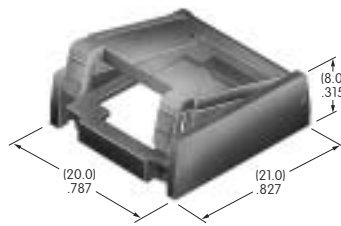

AT499
Protective Guard for Square
Polycarbonate & polyamide
Series: LB

AT500s

AT501 (M-metric H-inch)
Knurled Face Nut
Chrome/brass
Series: E EB M MB20 MB24 P