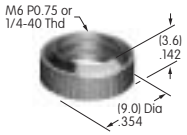

AT511 (M-metric H-inch)
Knurled Cap Nut
Chrome/brass
Series: E EB M MB20 MB24 P