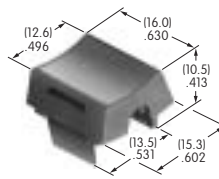

AT4125
LED Rocker
Polycarbonate
Colors: B C E F
Series: MLW