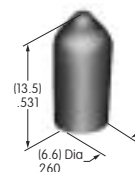

AT434
Bat Lever Cap
Polyvinyl chloride
Colors: A B C E F G
Series: M