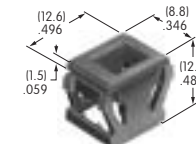

AT530
Panel Mount for Single Pole
Polycarbonate
Colors: A B C E F G H
Series: A AB