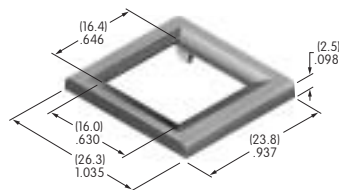

AT4169
Round Indicator Cap for Bright LED

Polycarbonate
Colors: CB DB BF
Series: HB

AT9000s

AT9201
Bezel

Polycarbonate
Colors: A B C E F G H
Series: MLW

AT9410
Round Splash Cover

Lid: Polyvinyl chloride
Base: Polyethylene
O-ring: Nitrile butadiene rubber
Series: LB Panel Seal