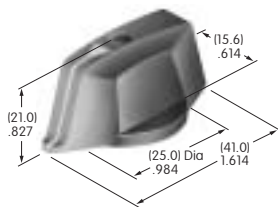

AT432
Small Rotary Knob
Phenolic resin
Color: A
Series: HS PS TS