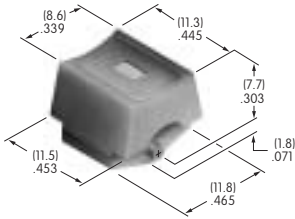

AT466
.453" False Illuminated Rocker
Polycarbonate
Color: A with B/C
Series: M