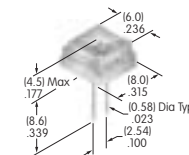

AT627
4-element LED
With Resistor; Volts: 5 12 24
Colors: C D F
Series: LB
T-1 Bi-pin