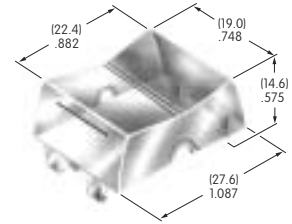

AT418
.512" Dia. Solid Colored Cap
 Polycarbonate
 Colors: B C D E F G
 Series: DLB

AT419
.748" Sq. Solid Colored Cap
 Polycarbonate
 Colors: B C D E F G
 Series: DLB

AT420
Rocker
 Polycarbonate
 Colors: B J
 Series: LW