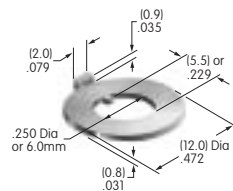

AT507 (M-metric H-inch)
Locking Ring
Chromate/zinc/steel
Series: E EB M MB20 MB24 MR P