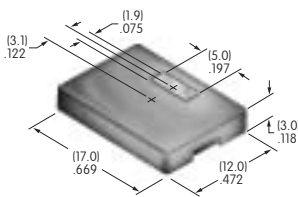

AT4120
Rectangular Spot Illuminated Cap
Polycarbonate
Colors: AB
Series: UB