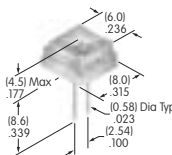

AT626
4-element LED
No Resistor
Colors: C D F
Series: LB
T-1 Bi-pin