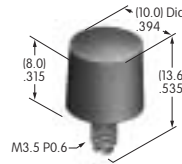

AT079
.394" Dia. Screw-on Cap
Polystyrene
Colors: A B C E F G H
Series: MB20 SCB WB