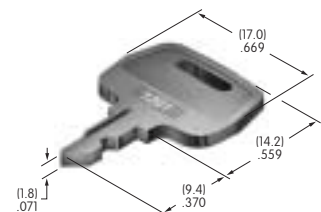

AT4081
Actuator Key
Chrome/zinc alloy
Series: SK