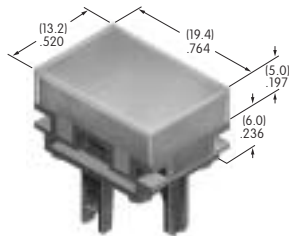

AT4030
Rectangular Nonilluminated Cap
Polycarbonate
Colors: A B C E F G H
Series: LB