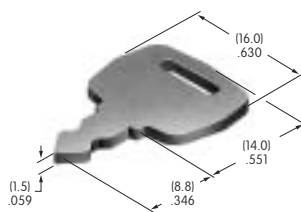

AT4079
Actuator Key
Bright nickel/brass
Series: SK