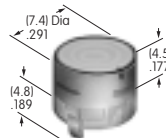

AT4034
Round Indicator Cap
Polycarbonate
Colors: JB
Series: HB