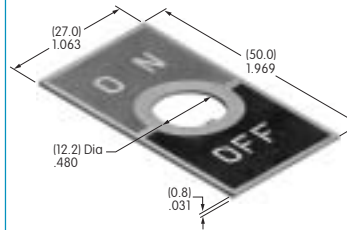

AT200s

AT201
ON-OFF Plate for
12mm Threaded Bushing
 Nickel/brass
 Series: M P S

AT202
ON-OFF Plate for
12mm Threaded Bushing
 Nickel/aluminum
 Colors: Red & black enamel
 Series: M P S

AT204
Bezel
 Polycarbonate
 Colors: A B C D E F G H
 Series: MLW