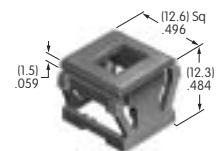

AT531
Panel Mount for Single or Double Pole
Polycarbonate
Colors: A B C E F G H
Series: A AB