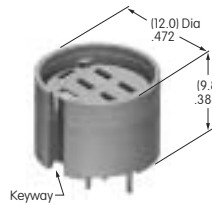

AT700s

AT701
Single Pole
Straight PC Adaptor
Glass fiber reinforced polyamide
Series: KB