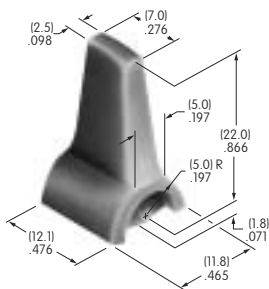

AT461
.476" Wide Paddle
Polycarbonate
Colors: A B C E F G H
Series: M M2T