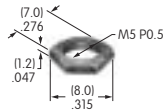

**AT536
Hex Nut**

Nickel/brass
Series: FB