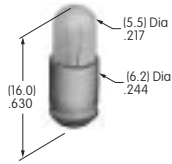

**AT602N
Neon Lamp**

Volts: 110
Series: LW MLW
T-1 1/2 Pilot Slide Base

**AT604
Incandescent Lamp**

Volts: 6 14 28
Series: DLB
T-1 3/4 Midget Groove Base

AT604N
Neon Lamp
 Volts: 110
 Series: DLB
 T-1¼ Midget Groove Base