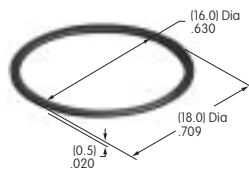

AT079
.394" Dia. Screw-on Cap
 Polystyrene
 Colors: A B C E F G H
 Series: MB20 SCB WB

AT080
Screw Adaptor for AT452 & AT454
 Brass
 Series: MB20 SCB

AT085
O-ring
 Nitrile butadiene rubber
 Series: DRA

AT089
O-ring for YB Panel Seal
 Nitrile butadiene rubber
 Series: YB