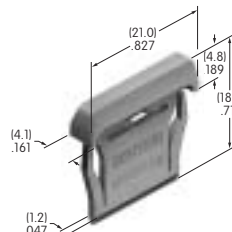

AT4144
Center Barrier

Polyamide
Color: A
Series: UB2