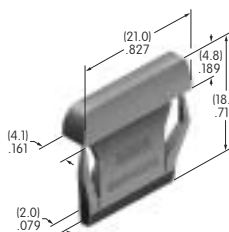

AT4143
End Barrier

Polyamide
Color: A
Series: UB2