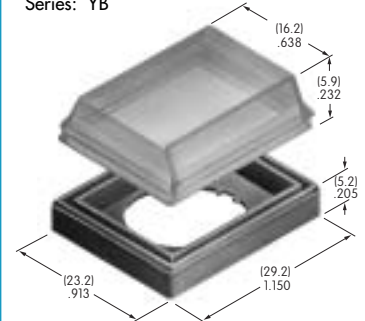

AT4115
Dust Cover
 Lid: Polyvinyl chloride
 Base: Polyamide
 Series: YB

AT4116
Rectangular Opaque Cap for Nonilluminated
 Polycarbonate
 Colors: A B C E F G
 Series: UB

AT4117
Rectangular Transparent Cap for Illuminated
 Polycarbonate
 Colors: C D F J
 Series: UB