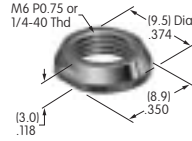

**AT532T (M-metric H-inch)
Threaded Through Dress Nut**

Nickel/brass
Series: E EB M MB20 MB24 P