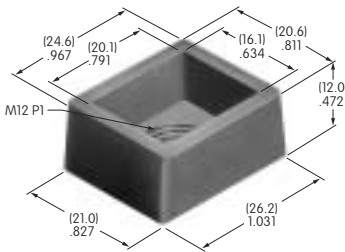

AT452
Rectangular Insert
Polycarbonate
Colors: A B C F G H
Series: MB20 SCB
Used with Screw Adaptor AT080

AT453
Rectangular Shroud
Polycarbonate
Colors: A B H
Series: MB20 SCB