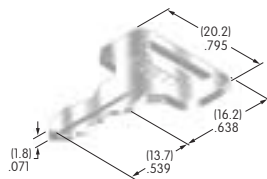

AT4124
Actuator Key
Chrome/brass
Series: SK