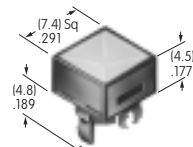

AT4031
Square Cap for Bright & Super Bright LED
Polycarbonate
Colors: JB
Series: HB