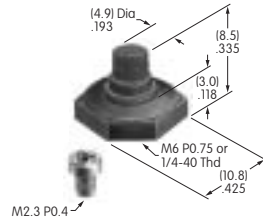

AT4041 (M-metric H-inch)
Waterproof Boot for Momentary
Silicone Rubber
Series: MB