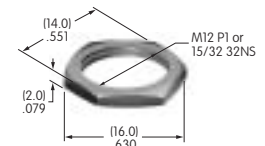

AT518
Locking Ring
 Chromate/zinc/steel
 Series: HS PS TS

AT520
Lockwasher
 Chromate/zinc/steel
 Series: HS PS TS

AT526
Hex Mounting Nut
 Nickel/steel
 Series: HS PS TS

AT527 (M-metric H-inch)
Hex Mounting Nut
 Nickel/steel
 Series: M P S SB SK