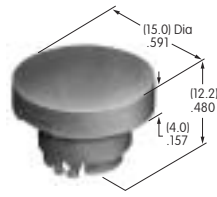

AT3000s

AT3001 Square Solid Cap

Polycarbonate
Colors: BB CB EB FB GB
Series: YB

AT3002 Round Solid Cap

Polycarbonate
Colors: BB CB EB FB GB
Series: YB

AT3003 Rectangular Solid Cap

Polycarbonate
Colors: BB CB EB FB GB
Series: YB