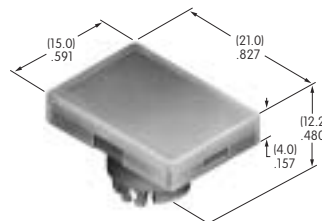

AT3006 Rectangular Cap for Bright LED & Bicolor

Polycarbonate
Colors: JB JC JD JF
Series: YB