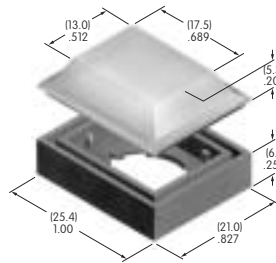

AT4026
Rectangular Solid Colored Cap
Polycarbonate
Colors: BJ CJ EJ FJ GJ
Series: LB