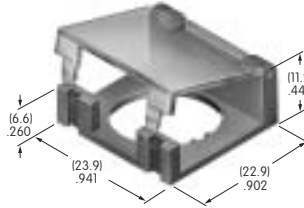

AT4072
Protective Guard
Lid: Polycarbonate
Base: Glass fiber reinforced polycarbonate
Series: YB