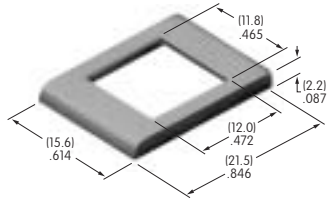

AT711
Single Pole
Straight PC Adaptor
 Glass fiber reinforced polyamide
 Series: LB

AT712
Double Pole
Straight PC Adaptor
 Glass fiber reinforced polyamide
 Series: LB

AT2100s

AT2107 Bezel

Nylon
Colors: A B C E F G H
Series: EB M MB24 M2100