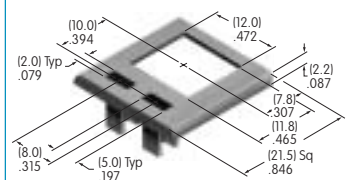

AT213
Bezel with 2 AT618 LEDs
Polycarbonate
Color: A
Series: EB M MB24