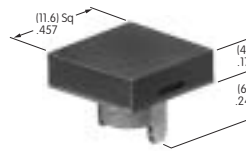

AT485
Square Solid Colored Cap
Polycarbonate
Colors: A BB CB CC EB
FB FF GB GG
Series: KB