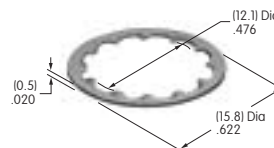

AT508
Internal Tooth Lockwasher
Chromate/zinc/steel
Series: M P S SB SK