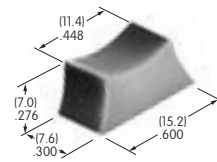

AT075
O-ring for LB Panel Seal
Nitrile butadiene rubber
Series: LB