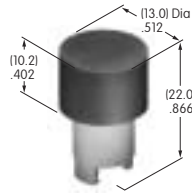

AT418
.512" Dia. Solid Colored Cap
Polycarbonate
Colors: B C D E F G
Series: DLB