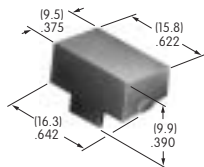

AT421
Filter for AT420
Polyethylene
Colors: B C D E F G
Series: LW