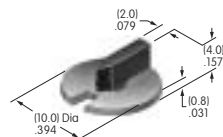

AT4061
Snap-in Knob
Polyamide
Knob Color: A
Flange Color: J
Series: DR