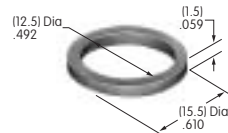

**AT537
O-ring**

Nitrile butadiene rubber
Series: M