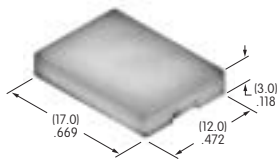

AT4116
Rectangular Opaque Cap for Nonilluminated
Polycarbonate
Colors: A B C E F G
Series: UB