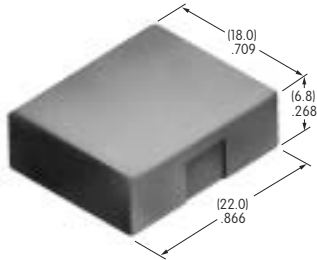

AT3021
Flat Cap for Barrier Flange
Polyphenylene oxide
Colors: A B C H
Series: JP