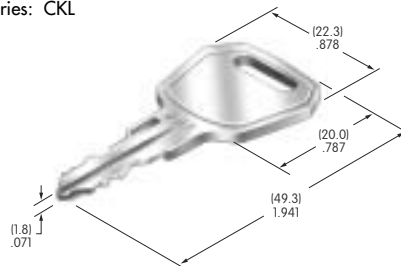

AT4150

.453" Wide Rocker
 Polyamide
 Colors: A B C E F G H
 Series: M M2T P

AT4151

.453" Wide Paddle
 Polyamide
 Colors: A B C E F G H
 Series: M M2T P

AT4152

Tubular Key
 Nickel/brass
 Series: CKL

AT4153

Flat Key
 Chrome/brass
 Series: CKL