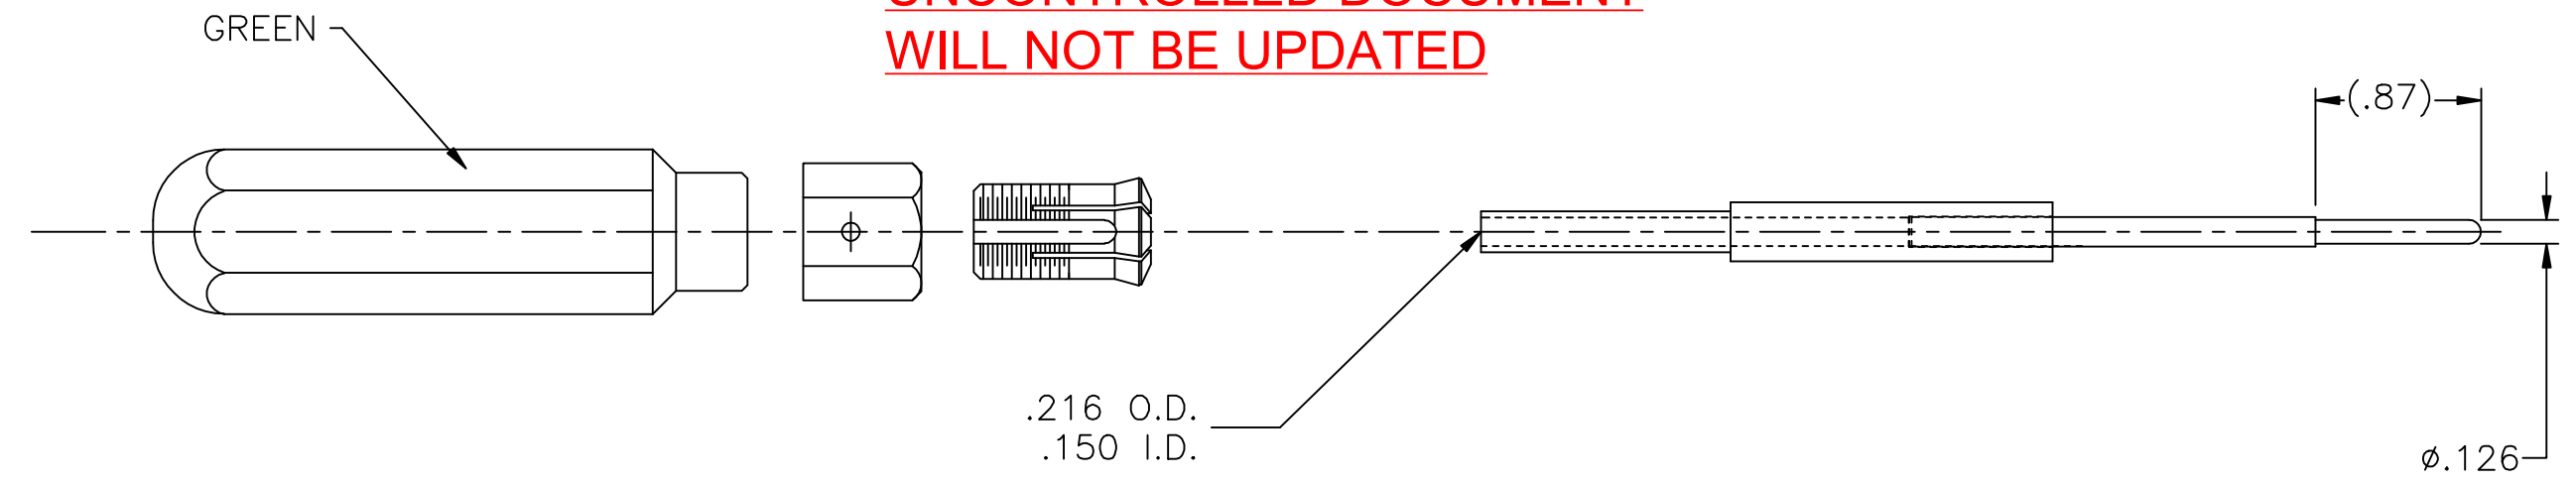

**UNCONTROLLED DOCUMENT  
WILL NOT BE UPDATED**

NOTES:  
 1. THIS IS AN AUTOCAD DRAWING, DO NOT CHANGE MANUALLY.  
 2. COLOR CODE: GREEN.

					THESE DRAWINGS, SPECIFICATIONS OR OTHER DATA ARE AND REMAIN, THE PROPERTY OF ASTRO TOOL CORP. AND MUST BE RETURNED UPON REQUEST. THEY CONTAIN INFORMATION OWNED AND/OR DEVELOPED BY ASTRO AT ITS OWN PRIVATE EXPENSE AND MAY NOT BE USED, DUPLICATED OR DISCLOSED TO OTHERS, IN WHOLE OR IN PART FOR DESIGN, MANUFACTURE OR PROCUREMENT WITHOUT THE WRITTEN PERMISSION OF ASTRO TOOL CORP. EACH AND EVERY TIME.	SCALE: N.T.S.	UNLESS OTHERWISE SPECIFIED: DECIMALS: .XXX ± .005 .XX ± .010 .X ± .030 ANGLES: ± 1°	 CAGE 58164 21615 S.W. TUALATIN VALLEY HWY., BEAVERTON OR 97006
A NEW RELEASE.						DWN BY: DY0		
REV.	DESCRIPTION	BY	DATE	APR.		DATE: 03-18-13		PART NO.   B   ATC 2150-ENV