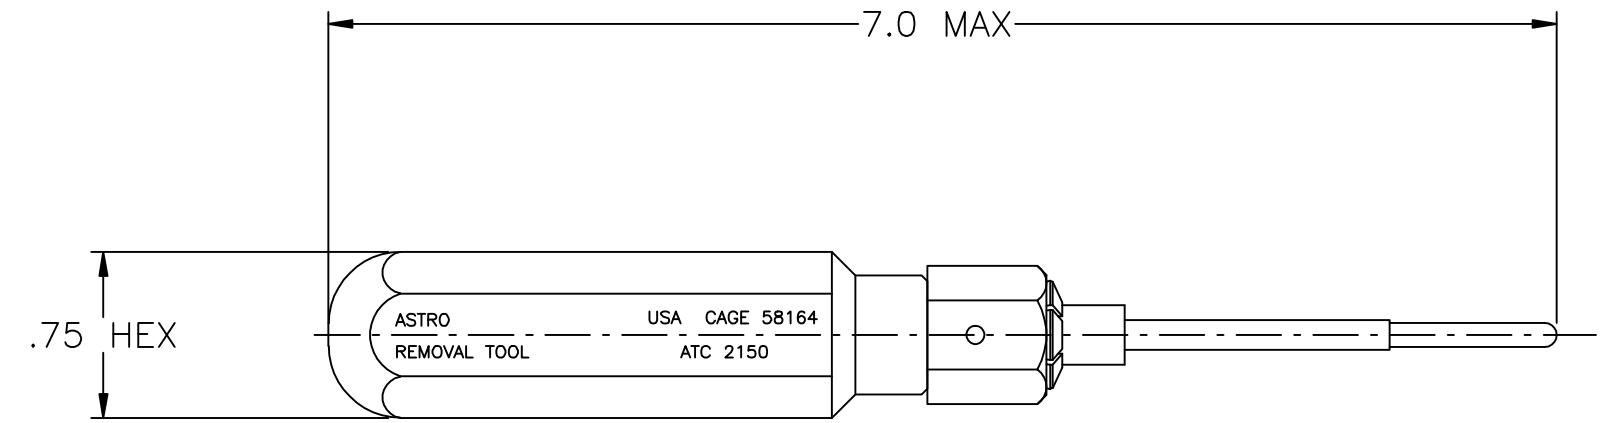

**UNCONTROLLED DOCUMENT  
WILL NOT BE UPDATED**

NOTES:  
 1. THIS IS AN AUTOCAD DRAWING, DO NOT CHANGE MANUALLY.  
 2. COLOR CODE: GREEN.

					THESE DRAWINGS, SPECIFICATIONS OR OTHER DATA ARE AND REMAIN, THE PROPERTY OF ASTRO TOOL CORP. AND MUST BE RETURNED UPON REQUEST. THEY CONTAIN INFORMATION OWNED AND/OR DEVELOPED BY ASTRO AT ITS OWN PRIVATE EXPENSE AND MAY NOT BE USED, DUPLICATED OR DISCLOSED TO OTHERS, IN WHOLE OR IN PART FOR DESIGN, MANUFACTURE OR PROCUREMENT WITHOUT THE WRITTEN PERMISSION OF ASTRO TOOL CORP. EACH AND EVERY TIME.	SCALE: N.T.S.	UNLESS OTHERWISE SPECIFIED: DECIMALS: .XXX ± .005 .XX ± .010 .X ± .030 ANGLES: ± 1°	 CAGE 58164 21615 S.W. TUALATIN VALLEY HWY., BEAVERTON OR 97006
A NEW RELEASE.						DWN BY: DY0		
REV.	DESCRIPTION	BY	DATE	APR.		DATE: 03-18-13		PART NO.   B   ATC 2150-ENV