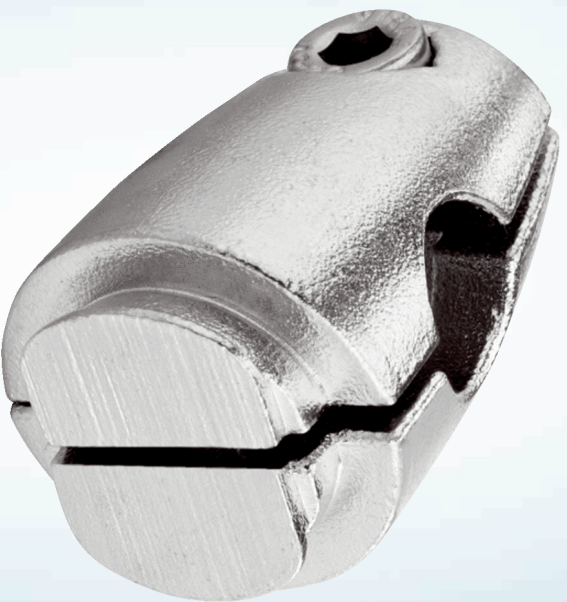

BEF-KHS-KH3N

SICK
Sensor Intelligence.