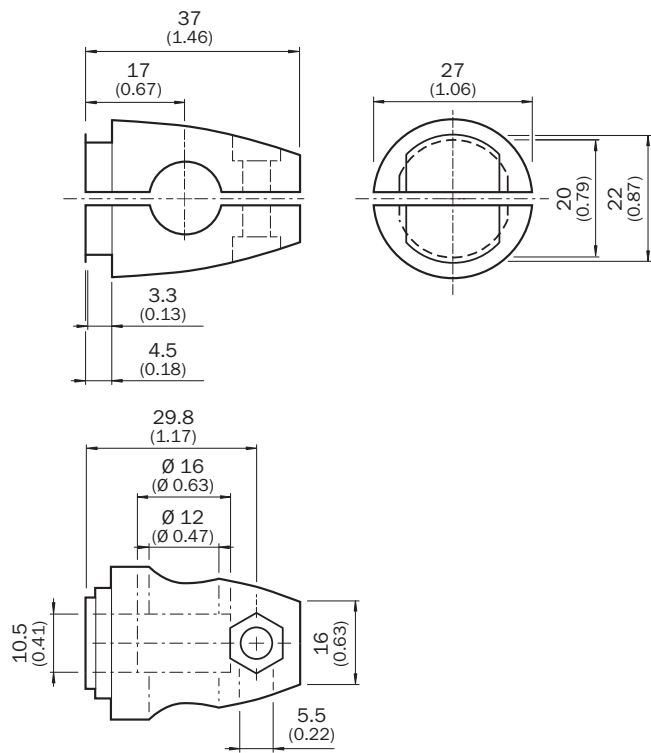

Dimensional drawing (Dimensions in mm (inch))

Recommended accessories

Other models and accessories → www.sick.com/

Brief description	Type	Part no.
Universal bar clamp systems		
Ring to connect two bar clamps 12 mm (bar clamp 5322627), Stainless steel 1.4404, Ring to connect two bar clamps (bar clamps not included)	BEF-KHS-VRN	4075320
Mounting bar, straight, 300 mm, stainless steel, Stainless steel (1.4571)	BEF-MS12G-NB	4058915
Bar clamp for bar diameter of 12 mm (fixing the mounting rod), Aluminum, 2 screws M6 x 30, 2 spring discs	BEF-RMC-D12	5321878