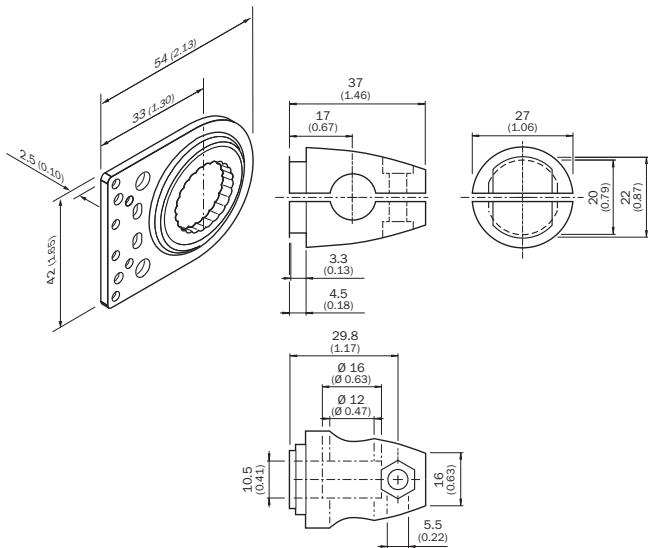

Dimensional drawing (Dimensions in mm (inch))

Recommended accessories

Other models and accessories → www.sick.com/

Brief description	Type	Part no.
Universal bar clamp systems		
Universal clamp bracket for mounting bars with 12 mm diameter, Stainless steel V2A (1.4301), without mounting hardware	BEF-KHS-KH3N	5322627
Ring to connect two bar clamps 12 mm (bar clamp 5322627), Stainless steel 1.4404, Ring to connect two bar clamps (bar clamps not included)	BEF-KHS-VRN	4075320
Mounting bar, straight, 300 mm, stainless steel, Stainless steel (1.4571)	BEF-MS12G-NB	4058915
Bar clamp for bar diameter of 12 mm (fixing the mounting rod), Aluminum, 2 screws M6 x 30, 2 spring discs	BEF-RMC-D12	5321878