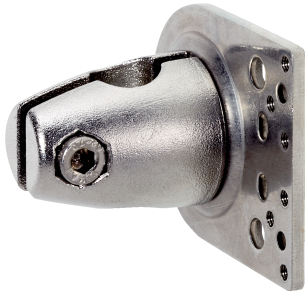

Ordering information

Type	Part no.
BEF-KHS-N08N	2051616

Other models and accessories → www.sick.com/

Detailed technical data

Technical specifications

Accessory group	Universal bar clamp systems
Material	Stainless steel 1.4571 (sheet), Stainless steel 1.4408 (clamp)
Items supplied	Universal clamp (5322626), mounting hardware
Description	Plate N08N for universal clamp bracket

Classifications

ECl@ss 5.0	27279202
ECl@ss 5.1.4	27279202
ECl@ss 6.0	27279202
ECl@ss 6.2	27279202
ECl@ss 7.0	27279202
ECl@ss 8.0	27279202
ECl@ss 8.1	27279202
ECl@ss 9.0	27273701
ETIM 5.0	EC002024
ETIM 6.0	EC002024
UNSPSC 16.0901	32131023