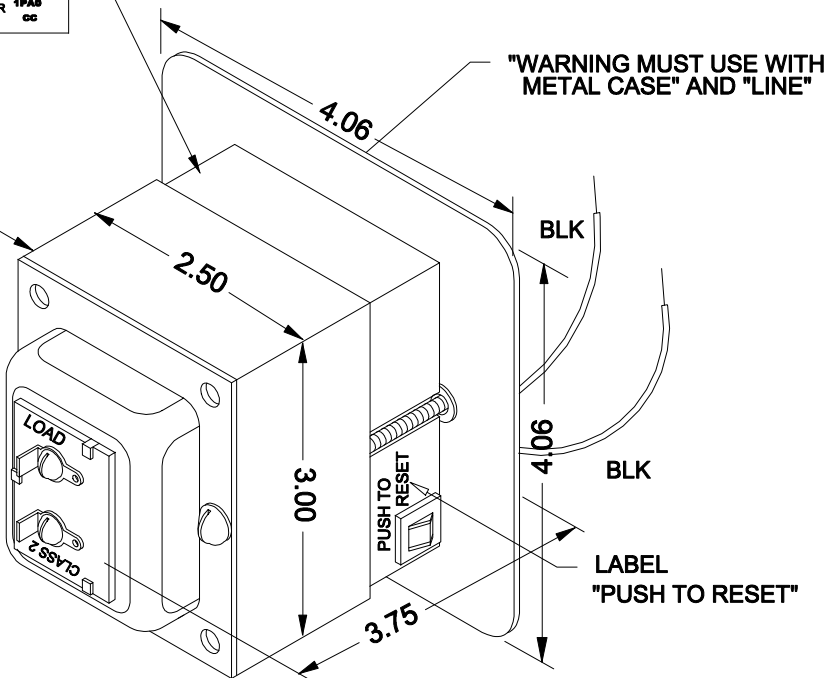

UL HOLOGRAPHIC LABEL

NOTE: ALL LEADS 6" OUT MIN., STRIPPED .5"

ELECTRICAL DATA:

TESTS	CONDITIONS	ACCEPTANCE CRITERIA	
Iex	@ 120V, 60Hz, BLK - BLK	135mA	Max.
Sec. N.L.V	@ 120V, 60Hz, BLK - BLK		
	TERM - TERM =	17.30V	±2%
DCR	@ 20°C, BLK - BLK =	6.100 Ω	±20%
	@ 20°C, TERM - TERM =	0.136 Ω	±20%
HIPOT	PRIMARY - SECONDARY	1500V, 60Hz, 1 SEC	