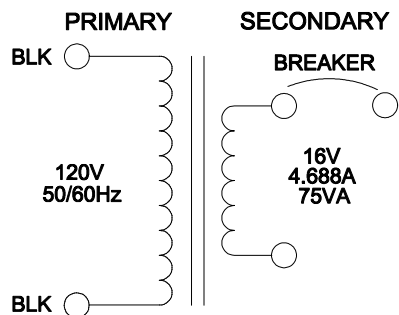

HAMMOND MANUFACTURING **BF2F**
PRI BLK - BLK 120V 50/60Hz
SEC 16V 75VA
CLASS 2 NOT WET, CLASS 3 WET LISTED
CLASS 2 XFRMR, CLASS 3 XFRMR 1PAD
MADE IN CHINA DATE CC

UL HOLOGRAPHIC LABEL

NOTE: ALL LEADS 6" OUT MIN., STRIPPED .5"

ELECTRICAL DATA:

TESTS	CONDITIONS	ACCEPTANCE CRITERIA	
Iex	@ 120V, 60Hz, BLK - BLK	135mA	Max.
Sec. N.L.V	@ 120V, 60Hz, BLK - BLK		
	TERM - TERM =	17.30V	±2%
DCR	@ 20°C, BLK - BLK =	6.100 Ω	±20%
	@ 20°C, TERM - TERM =	0.136 Ω	±20%
HIPOT	PRIMARY - SECONDARY	1500V, 60Hz, 1 SEC	

REV.#	REVISION	DATE
0	RELEASED.	06/21/11

HAMMOND MANUFACTURING

ELECTRONIC DIVISION

52 RANKIN PLACE,
WATERLOO, ONTARIO, N2J 3Z5

PH # (519) 886-6181
FAX # (519) 886-9540

DWG. BY: C. ILIE
DATE: 06/21/11

CHK'D BY:
APP'D. BY:
DIMENSIONS: IN(X) MM( )

TITLE: BF2F
TRANSFORMER

DWG. NO.
BF2F