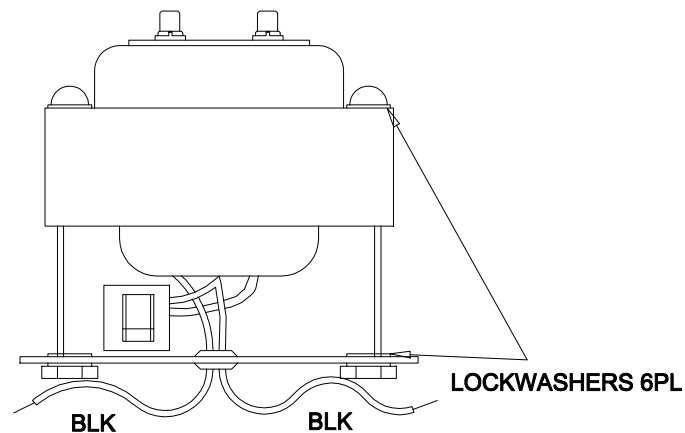

UL HOLOGRAPHIC LABEL

NOTE: ALL LEADS 6" OUT MIN., STRIPPED .5"

ELECTRICAL DATA:

TESTS	CONDITIONS	ACCEPTANCE CRITERIA	
Iex	@ 120V, 60Hz, BLK - BLK	135mA	Max.
Sec. N.L.V	@ 120V, 60Hz, BLK - BLK		
	TERM - TERM =	17.30V	±2%
DCR	@ 20°C, BLK - BLK =	6.100 Ω	±20%
	@ 20°C, TERM - TERM =	0.136 Ω	±20%
HIPOT	PRIMARY - SECONDARY	1500V, 60Hz, 1 SEC	