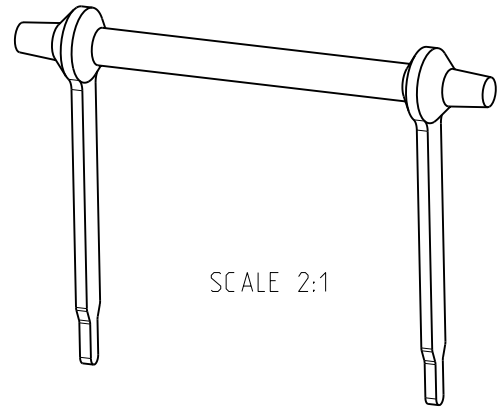

LOC	DIST	REVISIONS					
E	B	P	LTR	DESCRIPTION	DATE	DWN	APVD
			BA	NEW RELEASE	05-AUG-09	SM	St.P

SCALE 2:1

FOR FURTHER INFORMATION SEE DATA SHEET FOR
SERIES FC- HIGH POWER RESISTORS

RoHS Compliant

2009

RELEASED FOR PUBLICATION

THIS DRAWING IS UNPUBLISHED.

BY TYCO ELECTRONICS CORPORATION. ALL RIGHTS RESERVED.

DIMENSIONS: mm	DWN	SUBHASH.M	05-AUG-09	MATERIAL	-	FINISH	-	
	CHK	ALLAN.P	05-AUG-09	Tyco Electronics Corporation Dorcan, Swindon, SN3 5HH				
TOLERANCES UNLESS OTHERWISE SPECIFIED:	APVD	STEPHEN.P	05-AUG-09					
	0 PLC	±0.5	PRODUCT SPEC	NAME HIGH POWER RESISTORS SERIES FCB6 (HIGH PROFILE STANDOFF)				
1 PLC	±0.2	APPLICATION SPEC						
2 PLC	±0.1	WEIGHT	-	SIZE	A 4	CAGE CODE	00779	
3 PLC	±-		-	DRAWING NO	C=1623715		RESTRICTED TO	
4 PLC	±-			CUSTOMER DRAWING	SCALE	4:1	SHEET	1 OF 1
ANGLES	±5°					REV	BA