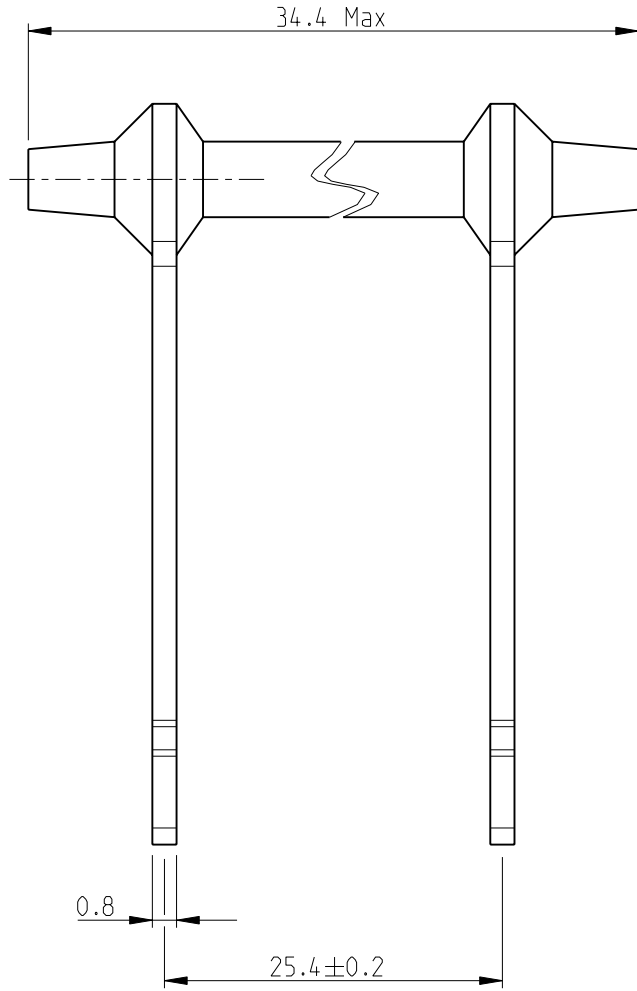

LOC	DIST	REVISIONS					
E	B	P	LTR	DESCRIPTION	DATE	DWN	APVD
			BA	NEW RELEASE	05-AUG-09	SM	St.P

SCALE 2:1

FOR FURTHER INFORMATION SEE DATA SHEET FOR
SERIES FC- HIGH POWER RESISTORS

RoHS Compliant

2009

RELEASED FOR PUBLICATION

THIS DRAWING IS UNPUBLISHED.

BY TYCO ELECTRONICS CORPORATION. ALL RIGHTS RESERVED.

DIMENSIONS: mm	DWN	SUBHASH.M	05-AUG-09	MATERIAL	-	FINISH	-	
	CHK	ALLAN.P	05-AUG-09	Tyco Electronics Corporation Dorcan, Swindon, SN3 5HH				
TOLERANCES UNLESS OTHERWISE SPECIFIED:	APVD	STEPHEN.P	05-AUG-09					
	0 PLC	±0.5	PRODUCT SPEC	NAME HIGH POWER RESISTORS SERIES FCB6 (HIGH PROFILE STANDOFF)				
1 PLC	±0.2	APPLICATION SPEC						
2 PLC	±0.1	WEIGHT	-	SIZE	A 4	CAGE CODE	00779	
3 PLC	±-		-	DRAWING NO	C=1623715		RESTRICTED TO	
4 PLC	±-			CUSTOMER DRAWING	SCALE	4:1	SHEET	1 OF 1
ANGLES	±5°					REV	BA