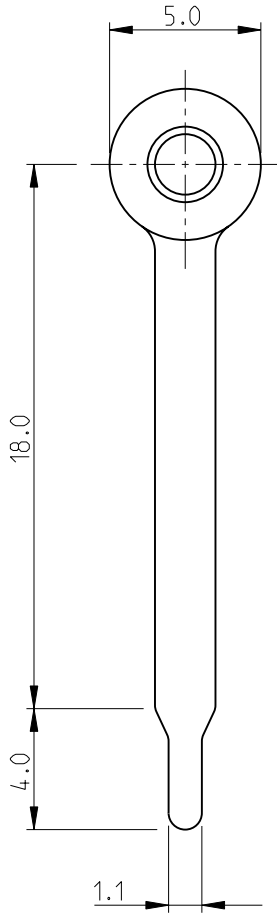

LOC	DIST	REVISIONS					
E	B	P	LTR	DESCRIPTION	DATE	DWN	APVD
			BA	NEW RELEASE	05-AUG-09	SM	St.P

SCALE 2:1

FOR FURTHER INFORMATION SEE DATA SHEET FOR
SERIES FC- HIGH POWER RESISTORS

RoHS Compliant

2009

RELEASED FOR PUBLICATION

THIS DRAWING IS UNPUBLISHED.

BY TYCO ELECTRONICS CORPORATION. ALL RIGHTS RESERVED.

DIMENSIONS: mm	DWN	SUBHASH.M	05-AUG-09	MATERIAL	-	FINISH	-	
	CHK	ALLAN.P	05-AUG-09	Tyco Electronics Corporation Dorcan, Swindon, SN3 5HH				
TOLERANCES UNLESS OTHERWISE SPECIFIED:	APVD	STEPHEN.P	05-AUG-09					
	0 PLC	±0.5	PRODUCT SPEC	NAME HIGH POWER RESISTORS SERIES FCB6 (HIGH PROFILE STANDOFF)				
1 PLC	±0.2	APPLICATION SPEC						
2 PLC	±0.1	WEIGHT	-	SIZE	A 4	CAGE CODE	00779	
3 PLC	±-		-	DRAWING NO	C=1623715		RESTRICTED TO	
4 PLC	±-			CUSTOMER DRAWING	SCALE	4:1	SHEET	1 OF 1
ANGLES	±5°					REV	BA