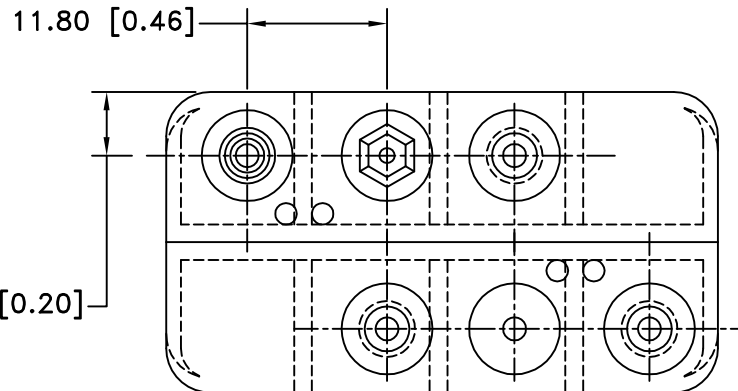

Date	SYM	REVISION RECORD	AUTH	DR.	CK.
10/22/05	A	ADDED "ROHS COMPLIANT"	T.B.	B.S.	
3/18/06	B	UPDATED MATERIAL SPEC.	T.B.	B.S.	
5/06/06	C	ADDED CONTACT RESI. INFO.	T.B.	B.S.	

NOTES:

1. MATERIAL:

HOUSING : BLACK POLYPROPYLENE
FLAMMABILITY RATING -UL94-HB, UL FILE NO. E216959
TEMPERATURE RANGE: -10°C to +100°C
RIVETS: BRASS, NICKLE PLTD.
SPRING: SPRING STEEL, NICKLE PLTD.
9 VOLT SNAPS: BRASS, NICKLE PLTD.
CONTACT RESISTANCE: UNDER 50mΩ FOR +/- CONTACTS PER
EIA-540J000
ROHS COMPLIANT

Tolerance (Except as noted)	Memory Protection Devices, Inc 200 Broad Hollow Road, Farmingdale, New York 11735		
decimal		Scale	Drawn By B.S.
±.5 (.020)			Approved By T.B.
Fractional	Title		
± .8 (.030)	EIGHT "AAA" CELL HOLDER		
Angular	Date	Drawing Number	
± 3°	5/06/06	BH28AAASF