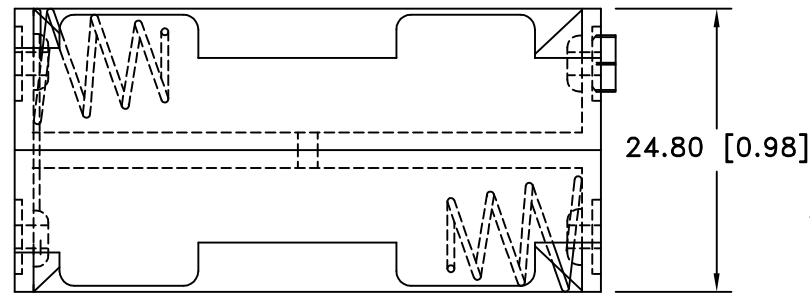

Date	SYM	REVISION RECORD	AUTH	DR.	CK.
10/22/05	A	ADDED "ROHS COMPLIANT"	T.B.	B.S.	
3/18/06	B	UPDATED MATERIAL SPEC.	T.B.	B.S.	
5/06/06	C	ADDED CONTACT RESI. INFO.	T.B.	B.S.	

NOTES:

1. MATERIAL:

HOUSING : BLACK POLYPROPYLENE
FLAMMABILITY RATING -UL94-HB, UL FILE NO. E216959
TEMPERATURE RANGE: -10°C to +100°C
RIVETS: BRASS, NICKLE PLTD.
SPRING: SPRING STEEL, NICKLE PLTD.
9 VOLT SNAPS: BRASS, NICKLE PLTD.
CONTACT RESISTANCE: UNDER 50mΩ FOR +/- CONTACTS PER
EIA-540J000
ROHS COMPLIANT

Tolerance (Except as noted)	Memory Protection Devices, Inc 200 Broad Hollow Road, Farmingdale, New York 11735		
decimal		Scale	Drawn By B.S.
±.5 (.020)			Approved By T.B.
Fractional	Title		
± .8 (.030)	EIGHT "AAA" CELL HOLDER		
Angular	Date	Drawing Number	
± 3°	5/06/06	BH28AAASF