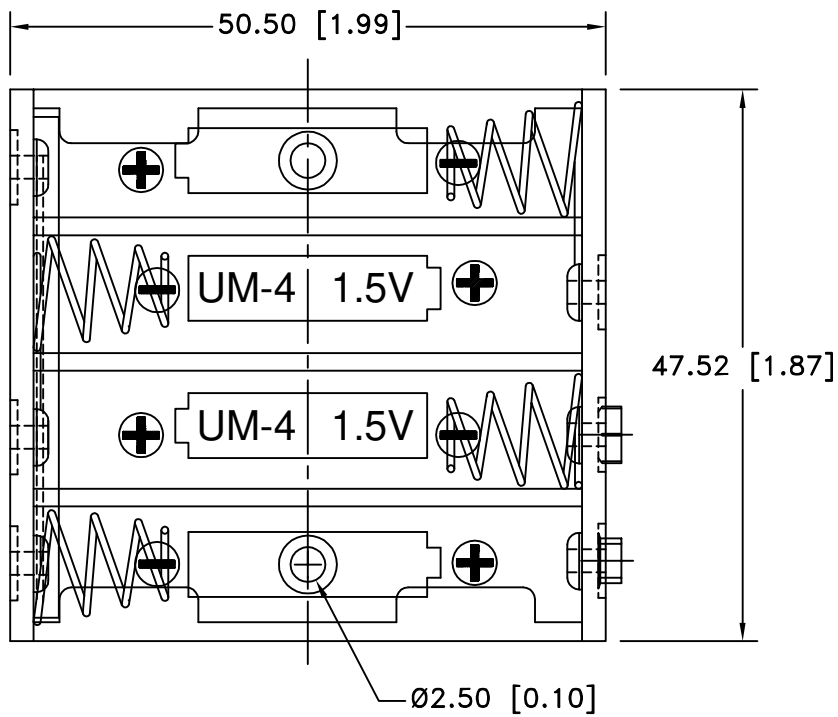

Date	SYM	REVISION RECORD	AUTH	DR.	CK.
10/22/05	A	ADDED "ROHS COMPLIANT"	T.B.	B.S.	
3/18/06	B	UPDATED MATERIAL SPEC.	T.B.	B.S.	
5/06/06	C	ADDED CONTACT RESI. INFO.	T.B.	B.S.	

NOTES:

1. MATERIAL:

HOUSING : BLACK POLYPROPYLENE
FLAMMABILITY RATING -UL94-HB, UL FILE NO. E216959
TEMPERATURE RANGE: -10°C to +100°C
RIVETS: BRASS, NICKLE PLTD.
SPRING: SPRING STEEL, NICKLE PLTD.
9 VOLT SNAPS: BRASS, NICKLE PLTD.
CONTACT RESISTANCE: UNDER 50mΩ FOR +/- CONTACTS PER
EIA-540J000
ROHS COMPLIANT

Tolerance (Except as noted)	Memory Protection Devices, Inc 200 Broad Hollow Road, Farmingdale, New York 11735		
decimal		Scale	Drawn By B.S.
±.5 (.020)			Approved By T.B.
Fractional	Title		
± .8 (.030)	EIGHT "AAA" CELL HOLDER		
Angular	Date	Drawing Number	
± 3°	5/06/06	BH28AAASF