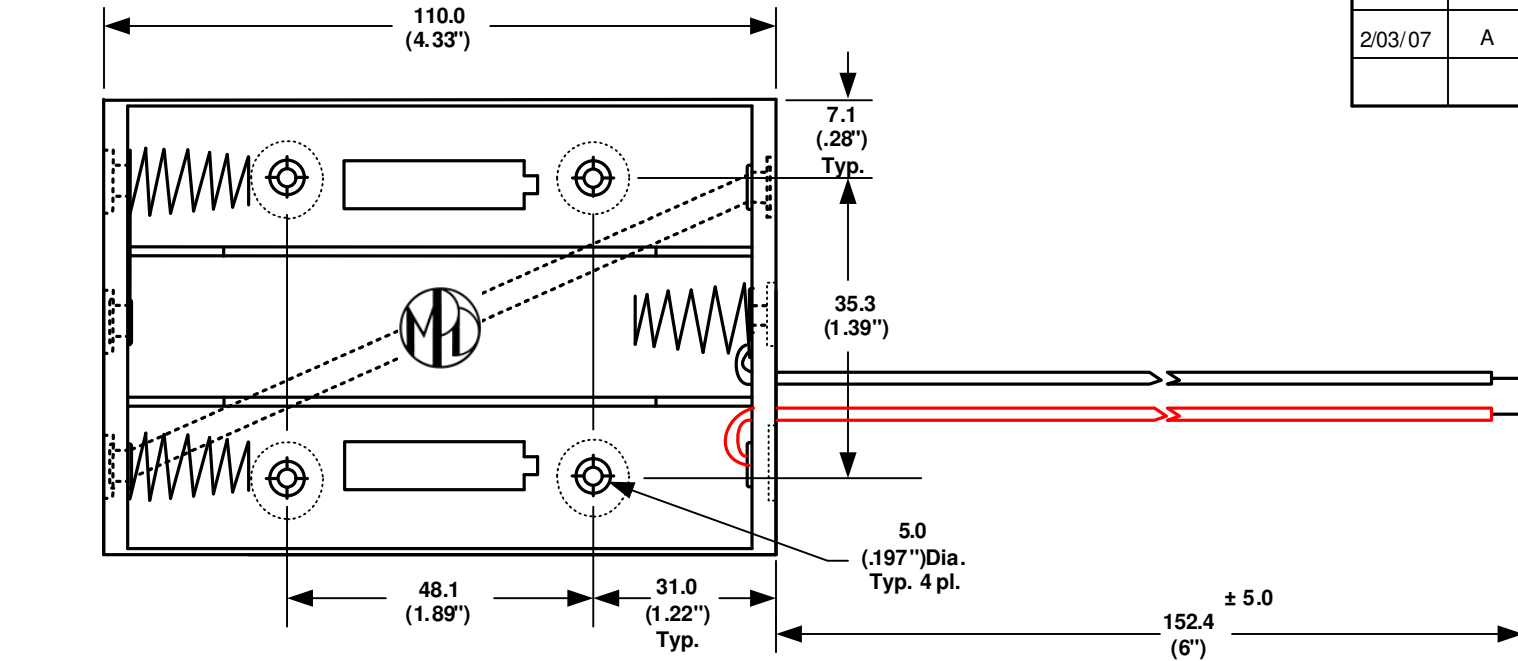

DATE	SYM	REVISION RECORD	AUTH	DR.	CK.
2/03/07	A	ADDED "ROHS COMPLIANT"	T.B.	B.S.	

ORDERING CODE BH36AA ☐

SPECIFICATIONS :

Plastic material - High impact ABS
Springs - nickel plated spring steel
Wire - 152.4 mm Ref. Long 26 AWG,
UL1007, CSA - TR-64, 300V, 80.C.
Rivets - Brass, nickel plated
9 Volts Snaps - Brass, nickel plated
ROHS COMPLIANT

SOLDER LUGS	= L
(6") WIRE LEADS	= W
9 VOLT TYPE SNAPS	= SF
PC PINS	= PC

Note: Dimensions in mm. (inches)

TOLERANCES (EXCEPT AS NOTED)		Memory Protection Devices, Inc. 200 Broad Hollow Road, Farmingdale, New York 11735			
DECIMAL				SCALE	DRAWN BY
+ .5 (.020")		NONE	B.S.		
- .8 (.030")			APPROVED BY		
FRACTIONAL	TITLE	SIX "AA" CELL HOLDER			
+ .8 (.030")					
ANGULAR	DATE	DRAWING NUMBER			
+ 3°	2/03/2007	BH36AAW