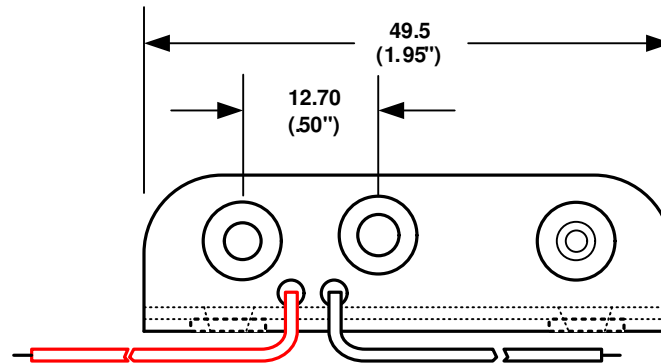

DATE	SYM	REVISION RECORD	AUTH	DR.	CK.
2/03/07	A	ADDED "ROHS COMPLIANT"	T.B.	B.S.	

ORDERING CODE BH36AA

**SPECIFICATIONS :**

Plastic material - High impact ABS  
 Springs - nickel plated spring steel  
 Wire - 152.4 mm Ref. Long 26 AWG,  
 UL1007, CSA - TR-64, 300V, 80.C.  
 Rivets - Brass, nickel plated  
 9 Volts Snaps - Brass, nickel plated  
 ROHS COMPLIANT

<b>SOLDER LUGS</b>	= L
<b>(6") WIRE LEADS</b>	= W
<b>9 VOLT TYPE SNAPS</b>	= SF
<b>PC PINS</b>	= PC

Note: Dimensions in mm. ( inches)

TOLERANCES (EXCEPT AS NOTED)		 <b>Memory Protection Devices, Inc.</b> 200 Broad Hollow Road, Farmingdale, New York 11735	
DECIMAL			
+ .5 (.020")		NONE	B.S.
- .8 (.030")			APPROVED BY
FRACTIONAL	TITLE	<b>SIX "AA" CELL HOLDER</b>	
+ .8 (.030")			
ANGULAR	DATE	DRAWING NUMBER	
+ 3°	2/03/2007	BH36AAW	