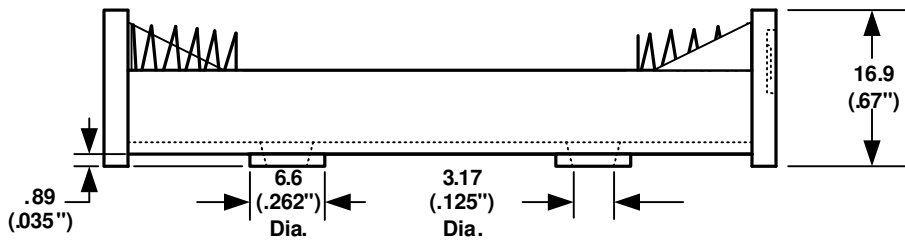

DATE	SYM	REVISION RECORD	AUTH	DR.	CK.
2/03/07	A	ADDED "ROHS COMPLIANT"	T.B.	B.S.	

ORDERING CODE BH36AA

**SPECIFICATIONS :**

Plastic material - High impact ABS  
 Springs - nickel plated spring steel  
 Wire - 152.4 mm Ref. Long 26 AWG,  
 UL1007, CSA - TR-64, 300V, 80.C.  
 Rivets - Brass, nickel plated  
 9 Volts Snaps - Brass, nickel plated  
 ROHS COMPLIANT

<b>SOLDER LUGS</b>	= L
<b>(6") WIRE LEADS</b>	= W
<b>9 VOLT TYPE SNAPS</b>	= SF
<b>PC PINS</b>	= PC

Note: Dimensions in mm. ( inches)

TOLERANCES (EXCEPT AS NOTED)		 <b>Memory Protection Devices, Inc.</b> 200 Broad Hollow Road, Farmingdale, New York 11735	
DECIMAL			
+ .5 (.020")		NONE	B.S.
- .8 (.030")			APPROVED BY
FRACTIONAL	TITLE	<b>SIX "AA" CELL HOLDER</b>	
+ .8 (.030")			
ANGULAR	DATE	DRAWING NUMBER	
+ 3°	2/03/2007	BH36AAW	