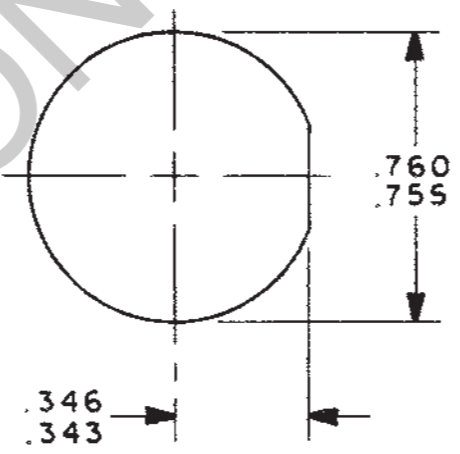

REVISIONS			3005-0460		SH 1
REV	EO	DESCRIPTION	DWN	APPROVED	DATE

INCH	MM
.005	0.13
.090	2.29
.343	8.71
.346	8.79
.350	8.89
.535	13.59
.750	19.05
.755	19.18
.760	19.30
1.000	25.40
1.060	26.92
1.650	41.91

RECOMMENDED PANEL CUTOUT
SCALE: 2/1

4. CONCENTRIC TWINAX/TRIAX TRC TYPE NONINSULATED BULKHEAD MOUNT FEEDTHRU JACK
3. MAX PANEL THK .350
2. FINISH: TFS-1A (NICKEL)
1. ALL DIM ARE IN INCHES

QTY	DESCRIPTION	PART NUMBER	ITEM		
TOL UNLESS SPECIFIED .XX ± .XXX ± .005 .XXXX ± ANGLES ±			BJ88		
DWN	RAG 4/9/86			MATERIAL	CODE IDENT
CHK	F3 9-10-86	---	14949	3005-0460	
ENGR	RAG 9-25-86	SCALE 2/1	DATE 9-29-86	SHEET 1 OF 2	
APPR	RAG 9-26-86				