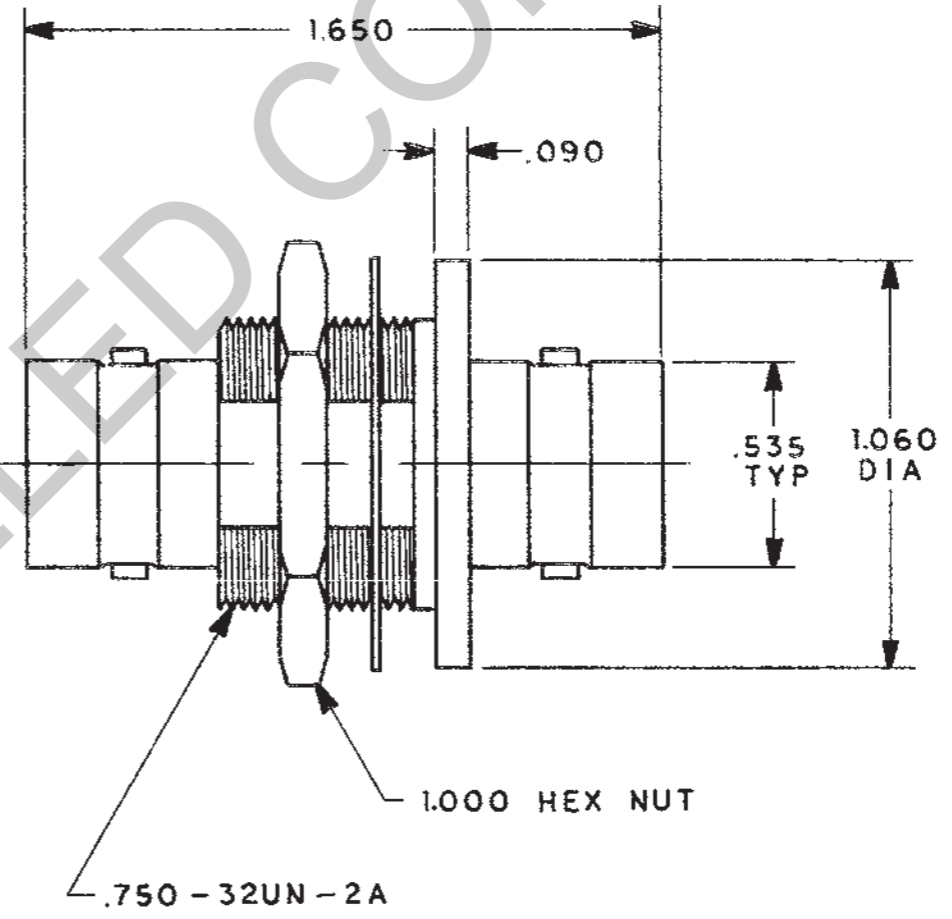

REVISIONS			3005-0460		SH 1
REV	EO	DESCRIPTION	DWN	APPROVED	DATE

INCH	MM
.005	0.13
.090	2.29
.343	8.71
.346	8.79
.350	8.89
.535	13.59
.750	19.05
.755	19.18
.760	19.30
1.000	25.40
1.060	26.92
1.650	41.91

RECOMMENDED PANEL CUTOUT
SCALE: 2/1

4. CONCENTRIC TWINAX/TRIAX TRC TYPE NONINSULATED BULKHEAD MOUNT FEEDTHRU JACK
3. MAX PANEL THK .350
2. FINISH: TFS-1A (NICKEL)
1. ALL DIM ARE IN INCHES

QTY	DESCRIPTION	PART NUMBER	ITEM		
TOL UNLESS SPECIFIED .XX ± .XXX ± .005 .XXXX ± ANGLES ±			BJ88		
DWN	RAG 4/9/86			MATERIAL	CODE IDENT
CHK	F3 9-10-86	---	14949	3005-0460	
ENGR	RAG 9-25-86	SCALE 2/1	DATE 9-29-86	SHEET 1 OF 2	
APPR	RAG 9-26-86				