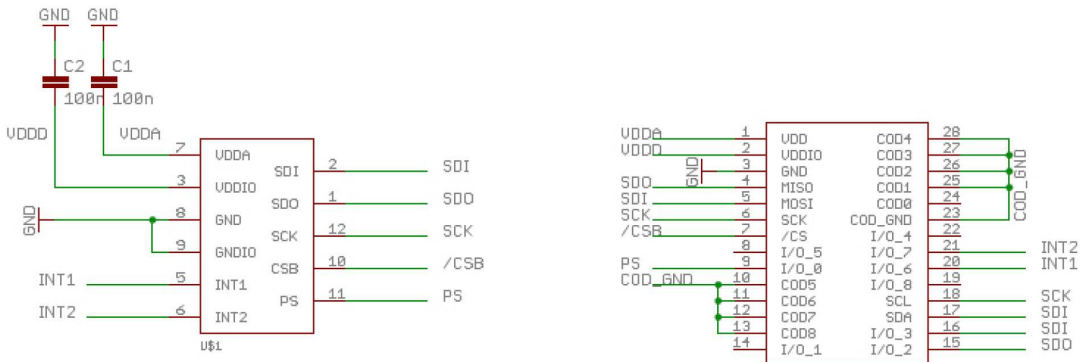

Email & Skype: info@chipsmall.com Web: www.chipsmall.com

Address: A1208, Overseas Decoration Building, #122 Zhenhua RD., Futian, Shenzhen, China

BMA222E Shuttle Board

GENERAL DESCRIPTION

The Bosch Sensortec BMA222E shuttle-board is a PCB with a BMA222E acceleration sensor mounted on it. It allows easy access to the sensors pins via a simple socket. As all Bosch Sensortec sensor shuttle boards have identical footprint, they can be plugged into Bosch Sensortec's advanced development tools (e.g. the Development Board). Of course, the BMA222E shuttle board can also be used for customer's own implementations.

Note: Product photo may differ from real product's appearance.

Shuttle board outline dimensions (all dimensions in mm)

BMA222E shuttle board electrical layout

DELIVERABLES

- ▶ BMA222E shuttle board

Headquarters