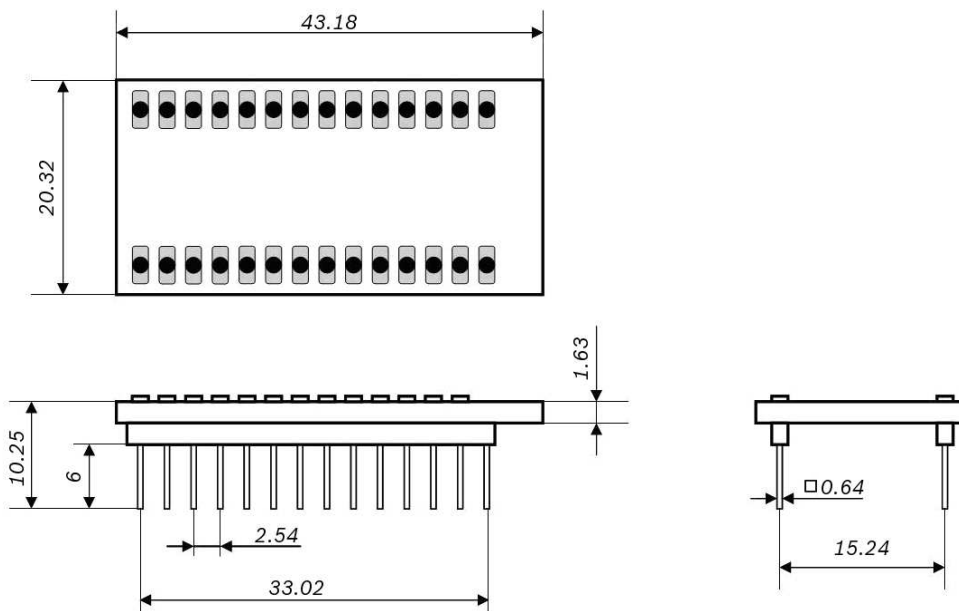

Email & Skype: info@chipsmall.com Web: www.chipsmall.com

Address: A1208, Overseas Decoration Building, #122 Zhenhua RD., Futian, Shenzhen, China

BMA222E Shuttle Board

GENERAL DESCRIPTION

The Bosch Sensortec BMA222E shuttle-board is a PCB with a BMA222E acceleration sensor mounted on it. It allows easy access to the sensors pins via a simple socket. As all Bosch Sensortec sensor shuttle boards have identical footprint, they can be plugged into Bosch Sensortec's advanced development tools (e.g. the Development Board). Of course, the BMA222E shuttle board can also be used for customer's own implementations.

Note: Product photo may differ from real product's appearance.

Shuttle board outline dimensions (all dimensions in mm)

BMA222E shuttle board electrical layout

DELIVERABLES

- ▶ BMA222E shuttle board

Headquarters