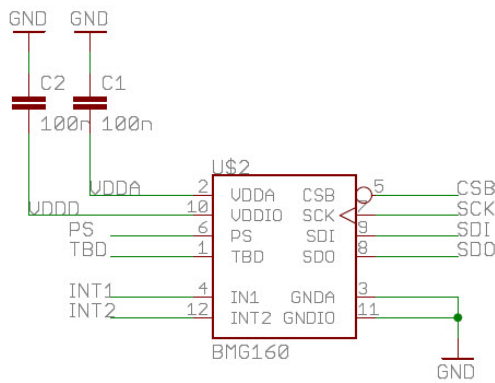

Email & Skype: info@chipsmall.com Web: www.chipsmall.com

Address: A1208, Overseas Decoration Building, #122 Zhenhua RD., Futian, Shenzhen, China

BMG160 Shuttle Board

GENERAL DESCRIPTION

The Bosch Sensortec BMG160 shuttle-board is a PCB with a BMG160 gyroscope mounted on it. It allows easy access to the sensors pins via a simple socket. As all Bosch Sensortec sensor shuttle boards have identical footprint, they can be plugged into Bosch Sensortec's advanced development tools (e.g. the Development Board). Of course, the BMG160 shuttle board can also be used for customer's own implementations.

Note: Product photo may differ from real product's appearance.

Shuttle board outline dimensions (all dimensions in mm)

BMG160 shuttle board electrical layout

DELIVERABLES

- ▶ BMG160 shuttle board

Headquarters
Bosch Sensortec GmbH
 Gerhard-Kindler-Strasse 9
 72770 Reutlingen · Germany
 Telephone +49 7121 3535 900
 Fax +49 7121 3535 909