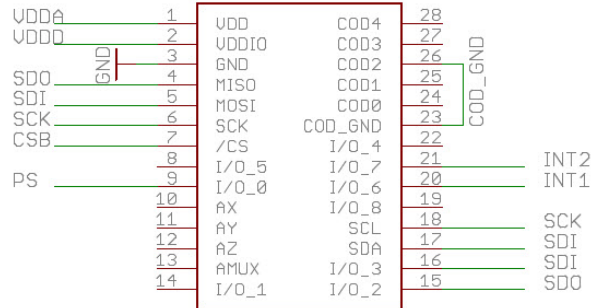

Email & Skype: info@chipsmall.com Web: www.chipsmall.com

Address: A1208, Overseas Decoration Building, #122 Zhenhua RD., Futian, Shenzhen, China

BMG160 Shuttle Board

GENERAL DESCRIPTION

The Bosch Sensortec BMG160 shuttle-board is a PCB with a BMG160 gyroscope mounted on it. It allows easy access to the sensors pins via a simple socket. As all Bosch Sensortec sensor shuttle boards have identical footprint, they can be plugged into Bosch Sensortec's advanced development tools (e.g. the Development Board). Of course, the BMG160 shuttle board can also be used for customer's own implementations.

Note: Product photo may differ from real product's appearance.

Shuttle board outline dimensions (all dimensions in mm)

BMG160 shuttle board electrical layout

DELIVERABLES

- ▶ BMG160 shuttle board

Headquarters
Bosch Sensortec GmbH
 Gerhard-Kindler-Strasse 9
 72770 Reutlingen · Germany
 Telephone +49 7121 3535 900
 Fax +49 7121 3535 909