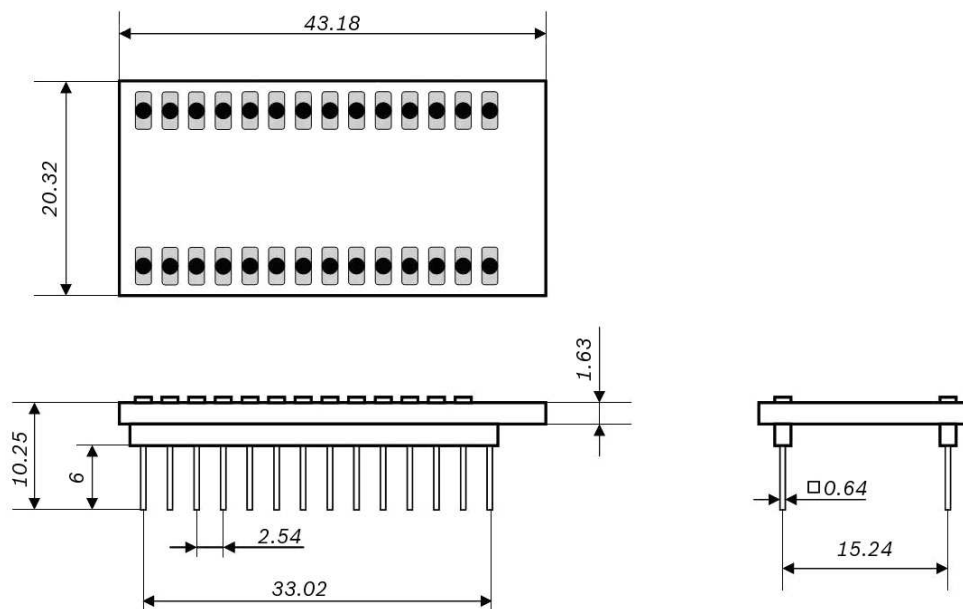

Email & Skype: info@chipsmall.com Web: www.chipsmall.com

Address: A1208, Overseas Decoration Building, #122 Zhenhua RD., Futian, Shenzhen, China

BMG160 Shuttle Board

GENERAL DESCRIPTION

The Bosch Sensortec BMG160 shuttle-board is a PCB with a BMG160 gyroscope mounted on it. It allows easy access to the sensors pins via a simple socket. As all Bosch Sensortec sensor shuttle boards have identical footprint, they can be plugged into Bosch Sensortec's advanced development tools (e.g. the Development Board). Of course, the BMG160 shuttle board can also be used for customer's own implementations.

Note: Product photo may differ from real product's appearance.

Shuttle board outline dimensions (all dimensions in mm)

BMG160 shuttle board electrical layout

DELIVERABLES

- ▶ BMG160 shuttle board

Headquarters
Bosch Sensortec GmbH
 Gerhard-Kindler-Strasse 9
 72770 Reutlingen · Germany
 Telephone +49 7121 3535 900
 Fax +49 7121 3535 909