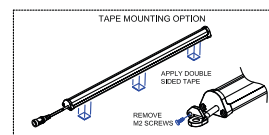

FEATURES:

- Semi-Diffused
- Instant On
- Directional Efficiency
- Mercury Free
- Low Profile
- Lead Free
- Long Life
- No UV

The Peninsula's durable plastic construction makes it an economical lightweight luminaire delivering a wide range of semi-diffused light output.

SPECIFICATIONS

Color Temperature	Lumen Output	Efficacy (lm/W)	Color Rendering Index (CRI)
Cool (C) - 6500K	190	95	80
Neutral (N) - 4500K	180	90	75
Warm (W) - 3000K	170	85	70
Soft (S) - 2700K	160	85	66

Rated Life:	50,000 hours
Beam Angle:	120°
Power Consumption:	2 Watts
Operating Temperature:	0° C ~+ 40° C
Voltage Input:	24VDC, Constant Voltage
Controls:	See Accessory SW-1001
Housing:	Extruded Plastic, Black Polycarbonate Lens, Clear
Weight:	53
Dimensions:	W .83" (21.1mm) H .60" (15.2mm) L 12" (304.8mm) ** **not including mounts

Compliance:

Restriction of Hazardous Substances Directive (RoHS) implements EU Directive 2002 / 95 which bans placing electrical and hazardous equipment that contains more than agreed levels of hazardous substances on the EU market. For a list of these substances, visit www.rohs.gov.uk.

DIMENSIONS