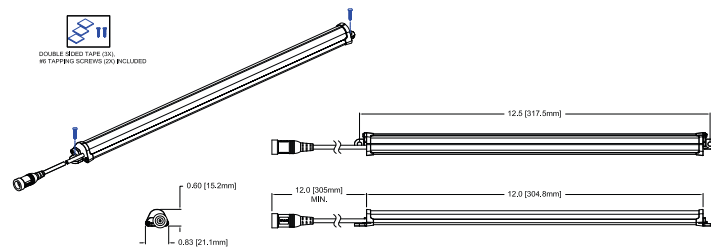

Rated Life:	50,000 hours
Beam Angle:	120°
Power Consumption:	2 Watts
Operating Temperature:	0° C ~+ 40° C
Voltage Input:	24VDC, Constant Voltage
Controls:	See Accessory SW-1001
Housing:	Extruded Plastic, Black Polycarbonate Lens, Clear
Weight:	53
Dimensions:	W .83" (21.1mm) H .60" (15.2mm) L 12" (304.8mm) ** **not including mounts

**DIMENSIONS**