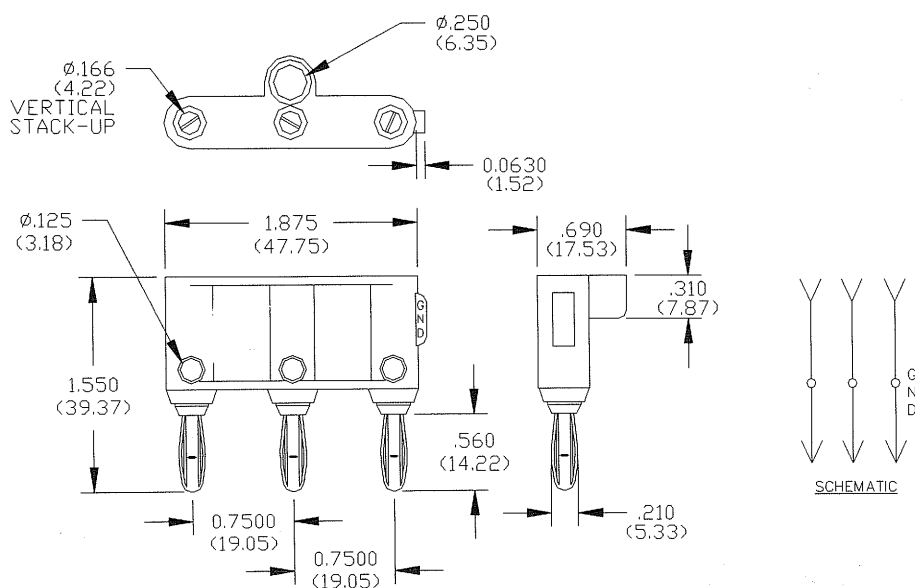

Email & Skype: info@chipsmall.com Web: www.chipsmall.com

Address: A1208, Overseas Decoration Building, #122 Zhenhua RD., Futian, Shenzhen, China

MUELLER®

MODEL: BU-P2970-*

Triple Banana Plug Connector (Female to Male)

Used to connect standard 4mm Banana Plugs

Standard colors: {-0 = Black, -2 = Red}

MATERIALS:

Connector – Nickel Plated Brass

Insulator – Polypropylene

RATING:

Current: 15 Amps

Voltage: Hands free testing to 1000 VMRS Max.