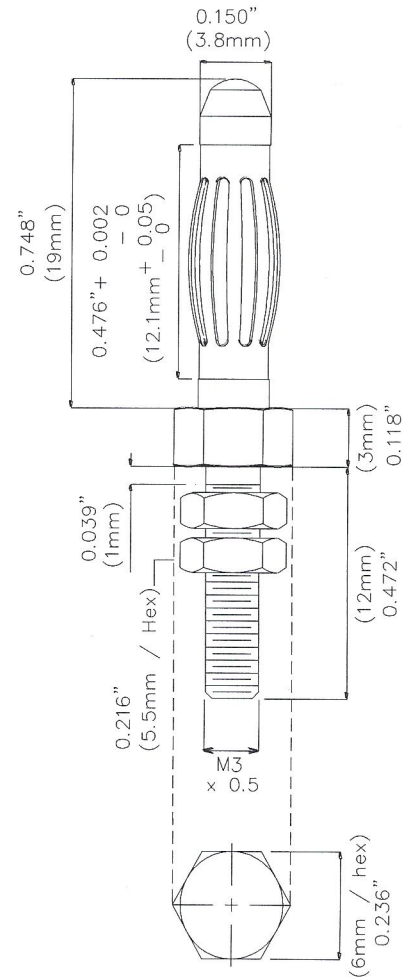

# MUELLER®

**MODEL: BU-P72918**

**Banana Plug with M3 Stud**

Mates with any standard 4mm Banana jack  
Packaged (10 per Bag)