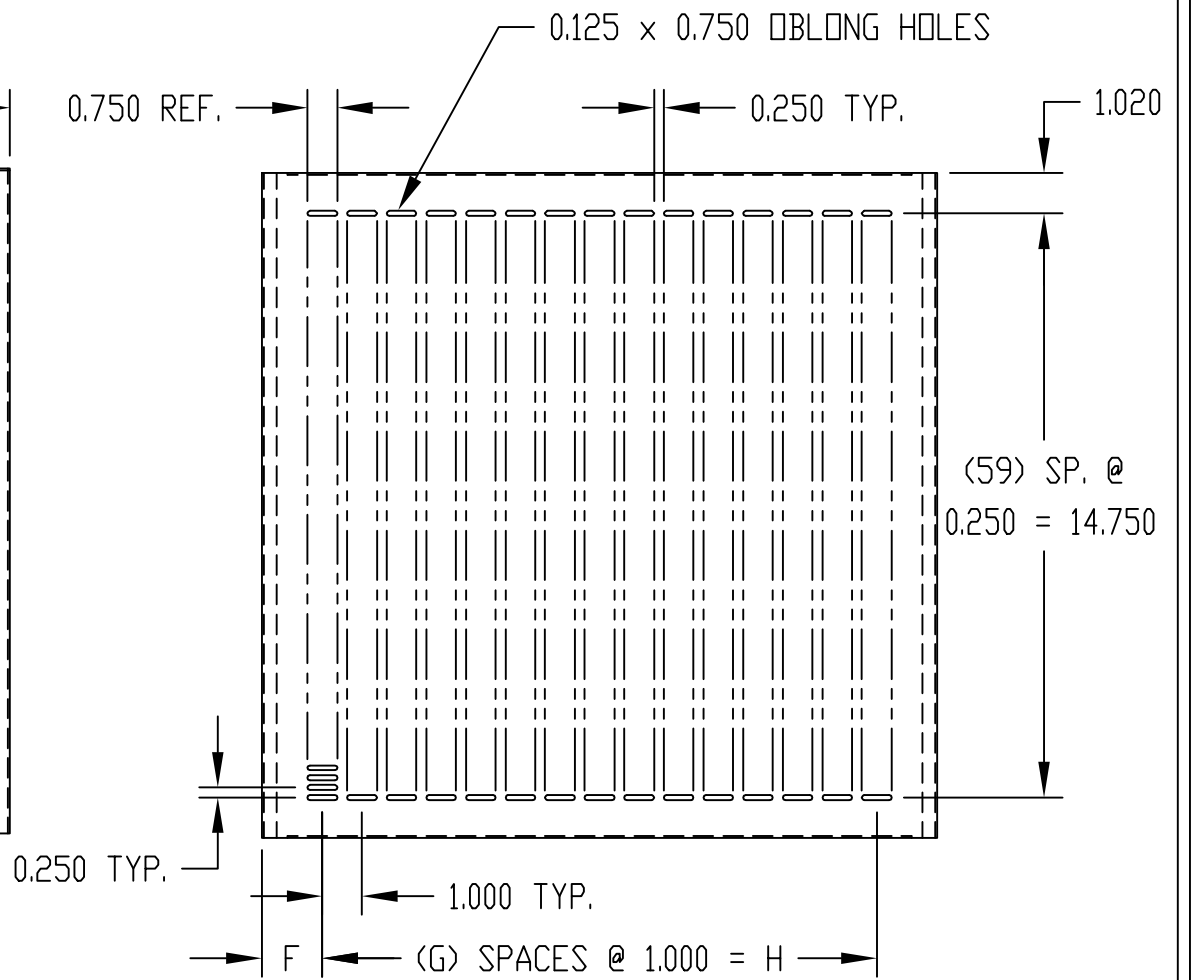

SOLID TOP OR BOTTOM COVER
TBC-14252 & TBC-14253