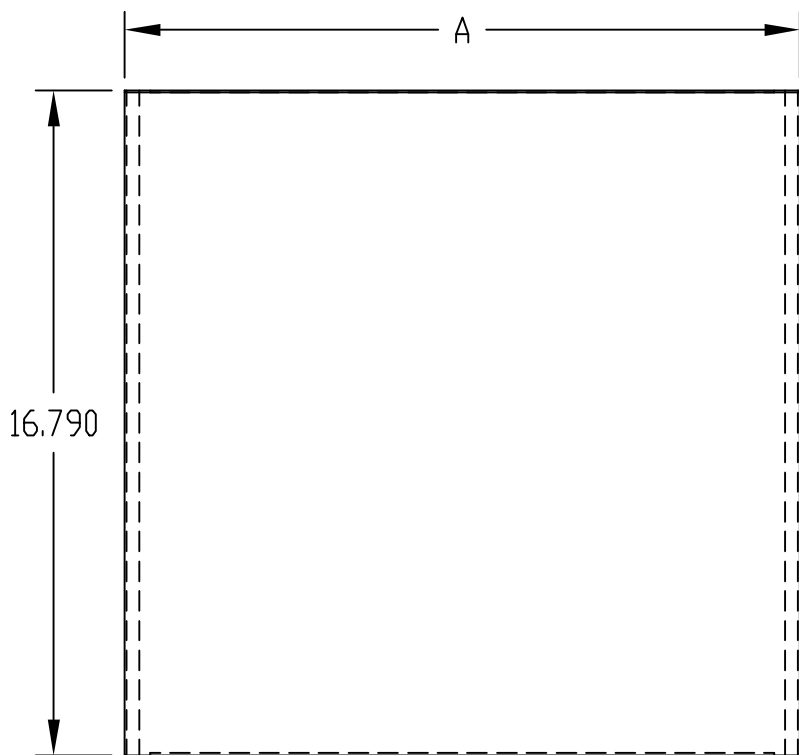

SOLID TOP OR BOTTOM COVER
TBC-14252 & TBC-14253