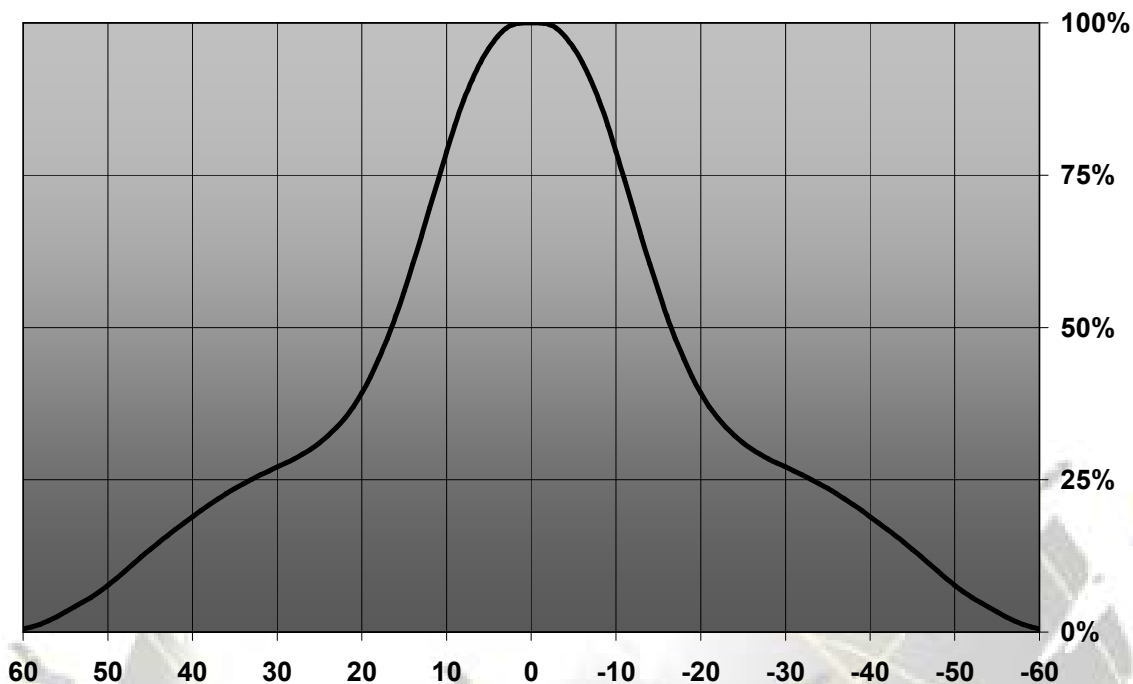

LENS TYPES

NAME	ORDERING CODE	FWHM Angle
Bridget Spot	C10918_Bridget-S	±16.5°
Bridget Medium	C10919_Bridget-M	±23.5°
Bridget Wide	C10920_Bridget-W	±32.5°

Relative Intensity of C10918_Bridget-S-34

Relative Intensity of C10919_Bridget-M