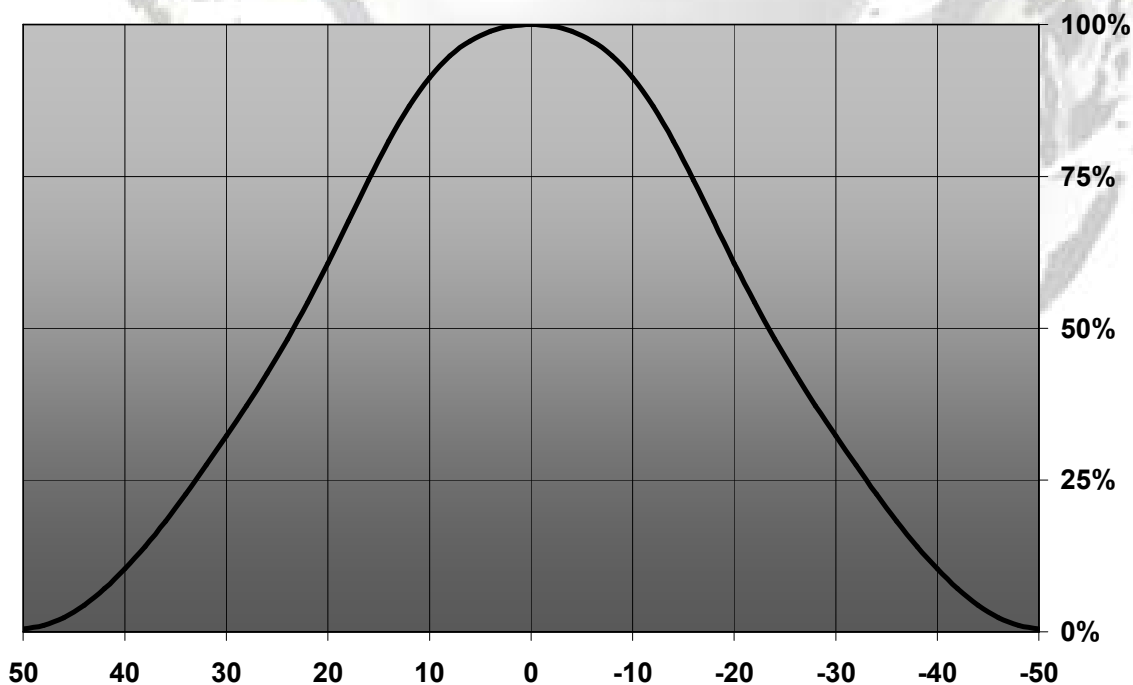

LENS TYPES

NAME	ORDERING CODE	FWHM Angle
Bridget Spot	C10918_Bridget-S	±16.5°
Bridget Medium	C10919_Bridget-M	±23.5°
Bridget Wide	C10920_Bridget-W	±32.5°

Relative Intensity of C10918_Bridget-S-34

Relative Intensity of C10919_Bridget-M