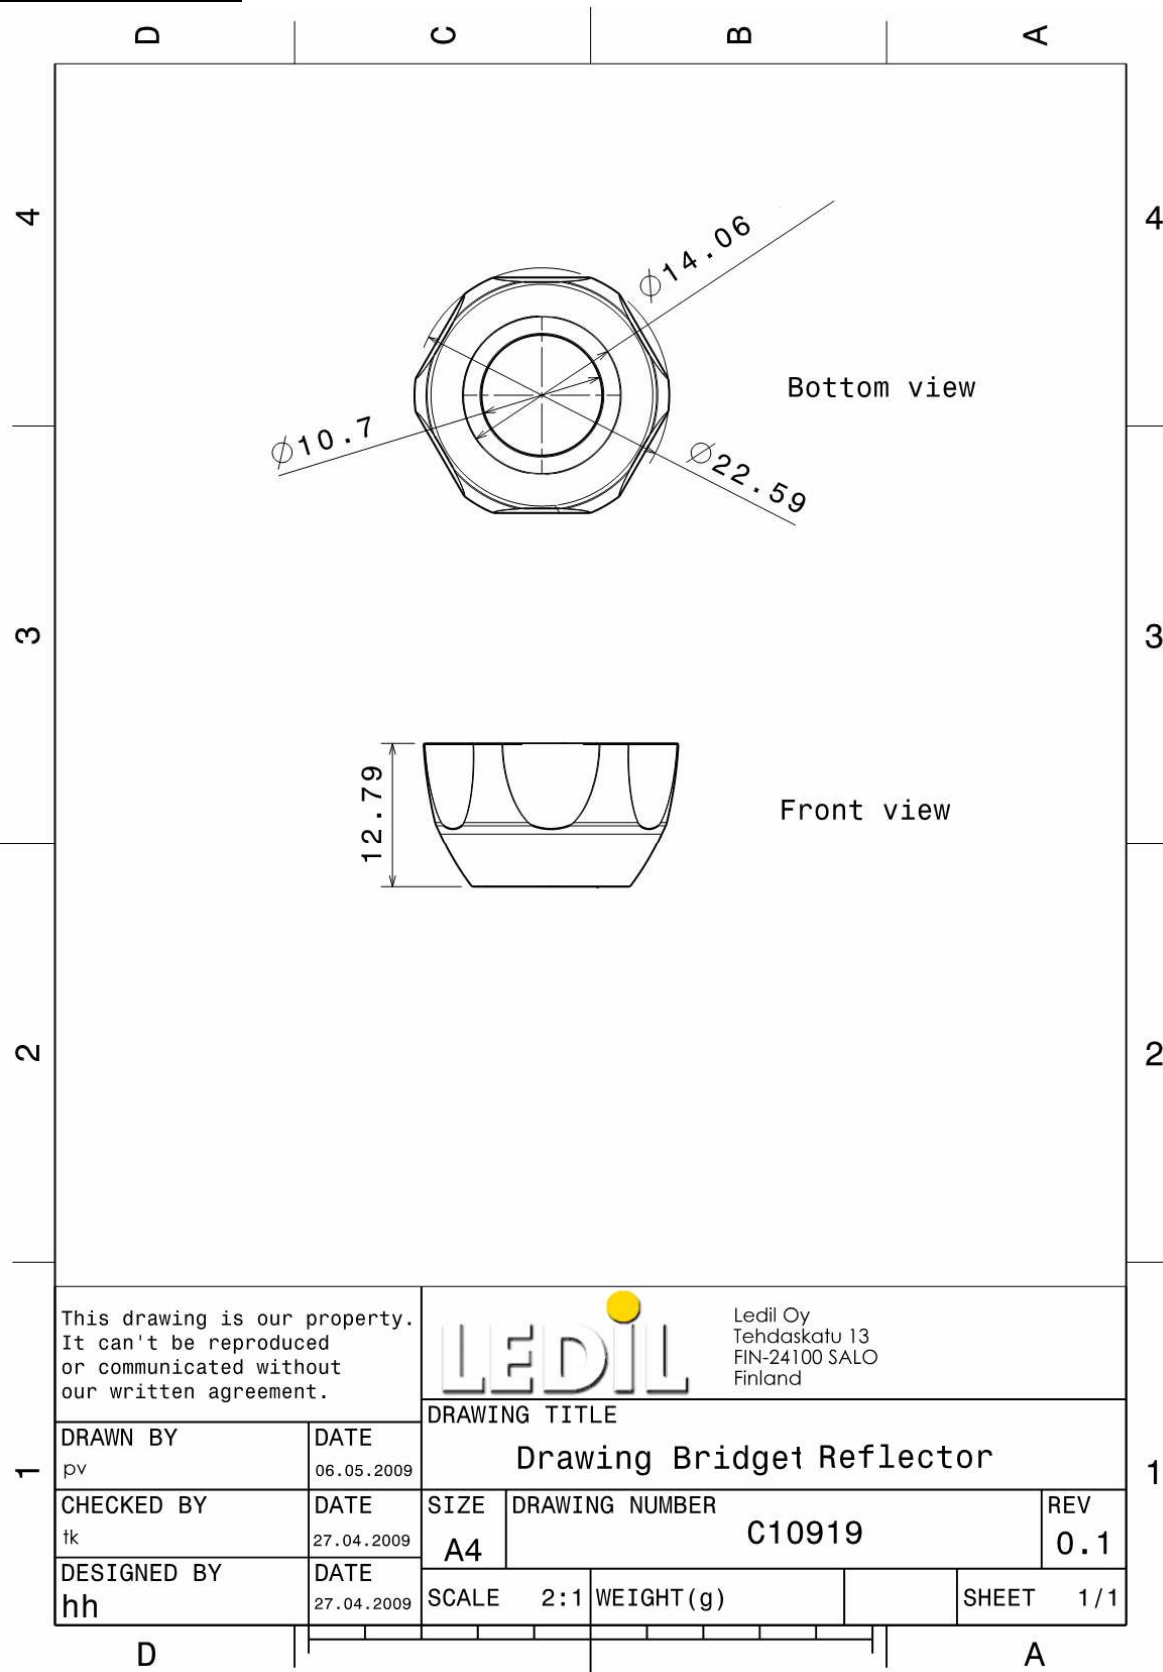

DRAWINGS

© Ledil Oy - PRELIMINARY - Subject to change without prior notice