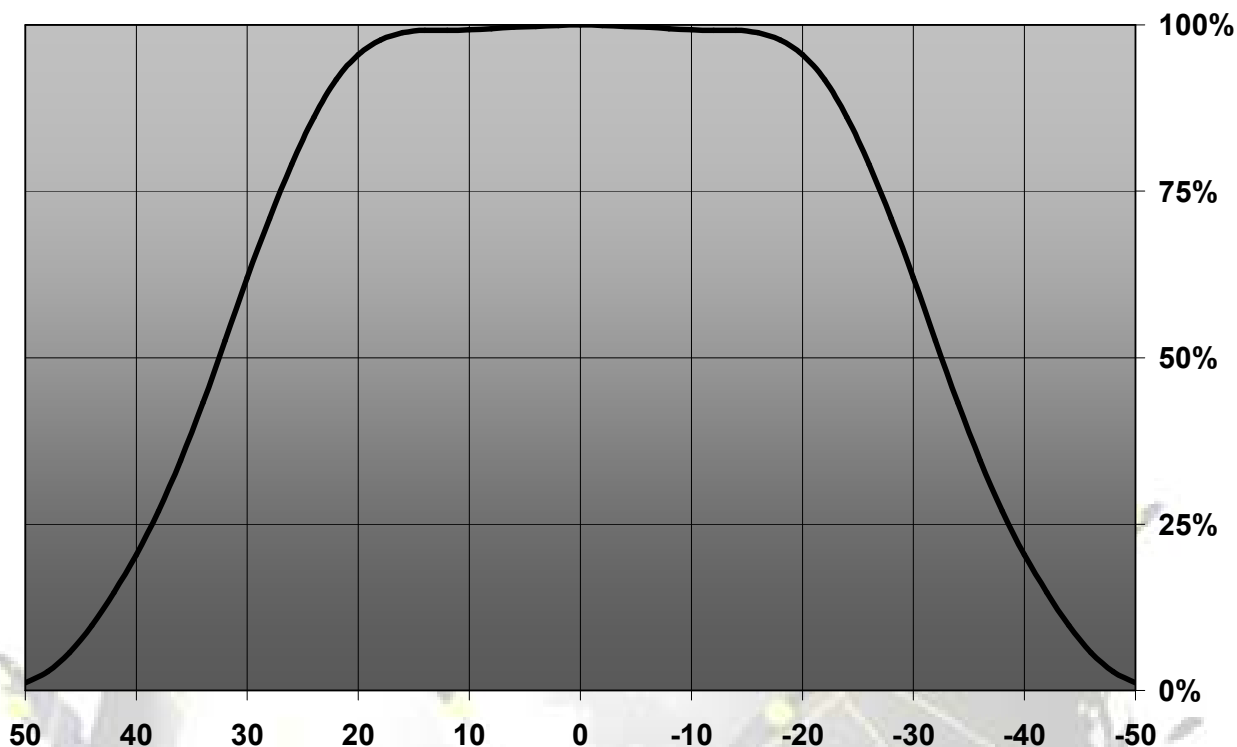

Relative Intensity of C10920_Bridget-W-58

EULUMDAT & IES FILES AVAILABLE BY REQUEST