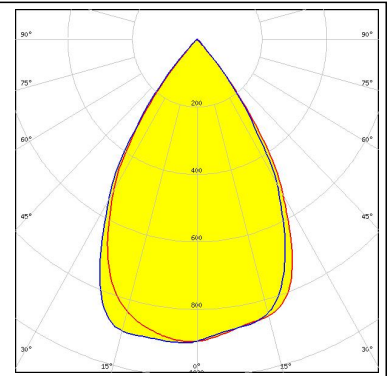

Email & Skype: info@chipsmall.com Web: www.chipsmall.com

Address: A1208, Overseas Decoration Building, #122 Zhenhua RD., Futian, Shenzhen, China

TYRA3-WW

~65° wide beam

TECHNICAL SPECIFICATIONS:

Dimensions	Ø 40.0 mm
Height	22.5 mm
Fastening	glue
Colour	metal
Box size	480 x 280 x 300 mm
Box weight	3.1 kg
Quantity in Box	384 pcs
ROHS compliant	yes ⓘ

MATERIAL SPECIFICATIONS:

Component	Type	Material	Colour	Coating
TYRA3-WW	Reflector	PC	metal	lacquer

PHOTOMETRIC DATA (MEASURED):

CITIZEN

LED CL-L233
FWHM 65.0°
Efficiency 87 %
Peak intensity 0.900 cd/lm
Required components:

GENERAL INFORMATION:

NOTE: The typical beam angle will be changed by different color, chip size and chip position tolerance. The typical total beam angle is the full angle measured where the luminous intensity is half of the peak value.