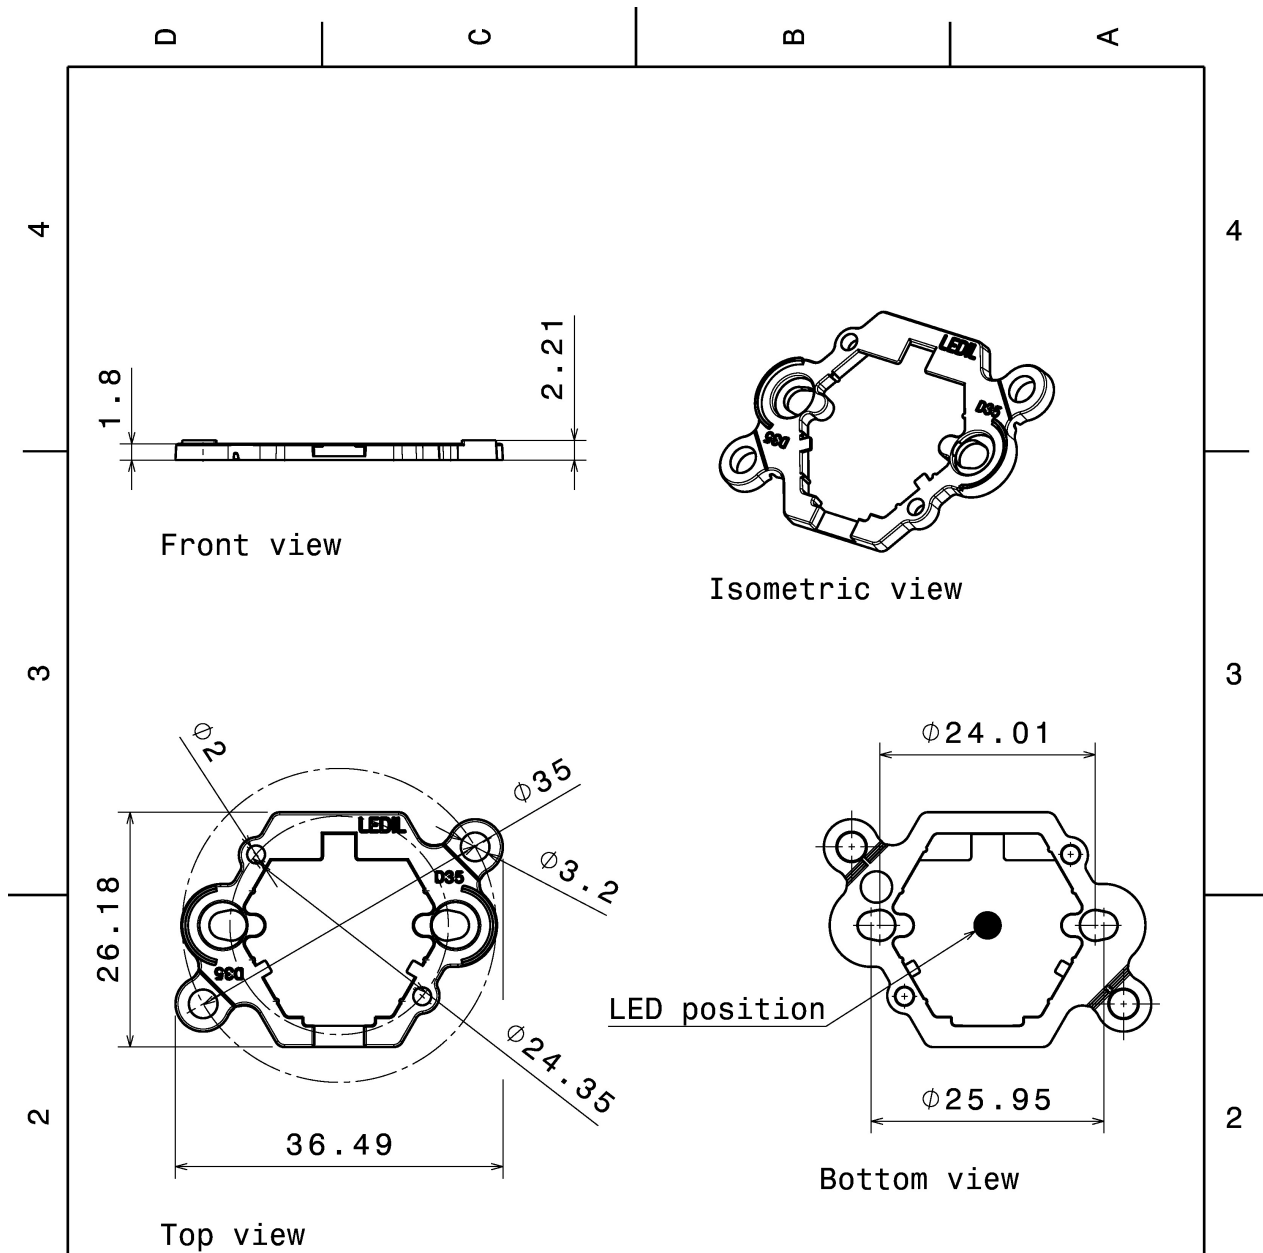

### TECHNICAL SPECIFICATIONS:

Dimensions	33.4 x 26.1 mm
Height	1.8 mm
Fastening	screw
Colour	white
Box size	
Box weight	1 kg
Quantity in Box	3072 pcs
ROHS compliant	yes ⓘ

### MATERIAL SPECIFICATIONS:

Component	Type	Material	Colour
BROOKE-SOCKET-VERO10	Base part	PC	white

INDEX	PART NO	DESCRIPTION	MATERIAL	COLOUR
1	C14370	BROOKE-SOCKET-VERO10	PC	white

Tolerances if not otherwise shown  
According to DIN ISO 2768-1  
Linear measures: class C  
According to DIN ISO 2768-2  
Form and position: class L

SIZE	PART NUMBER
A4	C14370

SCALE	3:2	WEIGHT	0,64 g	SHEET	1/1
-------	-----	--------	--------	-------	-----