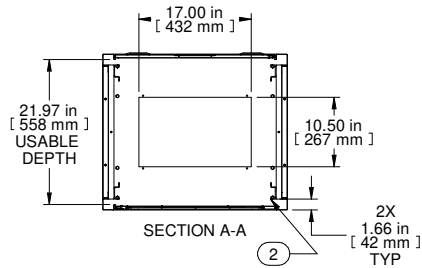

ISOMETRIC

.85 in
[22 mm]

Item Number	Title	Quantity
1	C2 - CABINET FRAME	1
2	COMBINATION RAILS TAPPED (PAIR)	2
3	C2 - VENTED CABLE ENTRY TOP	1
4	C2 - SIDE PANELS (PAIR)	1
5	C2 - FLUSH PLEXI DOOR	1
6	C2 - FLUSH LOUVERED DOOR	1

PART NUMBERS	
C2RR247023DBK1	PAINTED BLACK TEXTURED

NOTES
Welded frame
See Hammond Website for Additional Accessories

Français
Pour tous les détails sur nos produits, svp veuillez consulter notre site www.hammondmf.com.
Data subject to change without notice. Isometric drawing not to scale.
Les données sont sujettes à changement sans préavis.

www.hammondmf.com

PART NO.

C2RR247023D