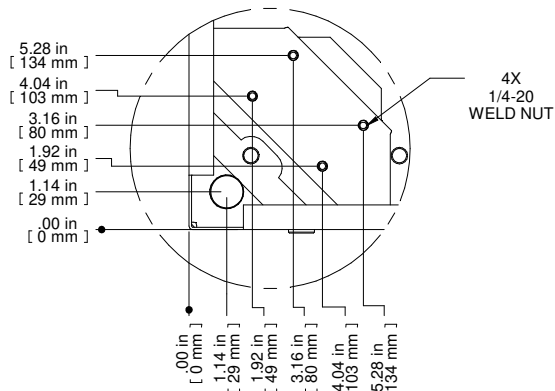

Email & Skype: info@chipsmall.com Web: www.chipsmall.com

Address: A1208, Overseas Decoration Building, #122 Zhenhua RD., Futian, Shenzhen, China

ISOMETRIC

FRONT VIEW
DOORS REMOVED

FRONT VIEW

R.S. VIEW

REAR VIEW

.85 in
[22 mm]

DETAIL B
5:1

BOTTOM VIEW

Item Number	Title	Quantity
1	C2 - CABINET FRAME	1
2	COMBINATION RAILS TAPPED (PAIR)	2
3	C2 - VENTED CABLE ENTRY TOP	1
4	C2 - SIDE PANELS (PAIR)	1
5	C2 - FLUSH PLEXI DOOR	1
6	C2 - FLUSH LOUVERED DOOR	1