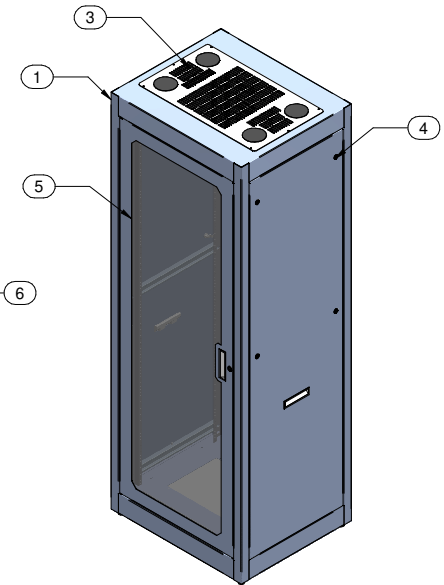

ISOMETRIC

.85 in
[22 mm]

Item Number	Title	Quantity
1	C2 - CABINET FRAME	1
2	COMBINATION RAILS TAPPED (PAIR)	2
3	C2 - VENTED CABLE ENTRY TOP	1
4	C2 - SIDE PANELS (PAIR)	1
5	C2 - FLUSH PLEXI DOOR	1
6	C2 - FLUSH LOUVERED DOOR	1

PART NUMBERS	
C2RR247023DBK1	PAINTED BLACK TEXTURED

NOTES
Welded frame
See Hammond Website for Additional Accessories

Français
Pour tous les détails sur nos produits, svp veuillez consulter notre site www.hammondmf.com.
Data subject to change without notice. Isometric drawing not to scale.
Les données sont sujettes à changement sans préavis.

www.hammondmf.com

PART NO.

C2RR247023D