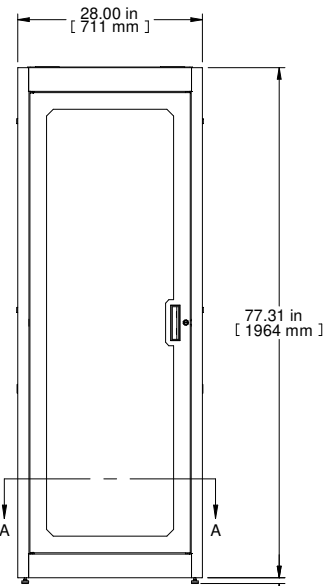

Email & Skype: info@chipsmall.com Web: www.chipsmall.com

Address: A1208, Overseas Decoration Building, #122 Zhenhua RD., Futian, Shenzhen, China

ISOMETRIC

FRONT VIEW
DOORS REMOVED

FRONT VIEW

R.S. VIEW

REAR VIEW

.85 in
[22 mm]

DETAIL B
5:1

BOTTOM VIEW

Item Number	Title	Quantity
1	C2 - CABINET FRAME	1
2	COMBINATION RAILS TAPPED (PAIR)	2
3	C2 - VENTED CABLE ENTRY TOP	1
4	C2 - SIDE PANELS (PAIR)	1
5	C2 - FLUSH PLEXI DOOR	1
6	C2 - FLUSH LOUVERED DOOR	1

PART NUMBERS	
C2RR247023DBK1	PAINTED BLACK TEXTURED

NOTES
Welded frame
See Hammond Website for Additional Accessories

Français
Pour tous les détails sur nos produits, svp veuillez consulter notre site www.hammondmf.com.
Data subject to change without notice. Isometric drawing not to scale.
Les données sont sujettes à changement sans préavis.