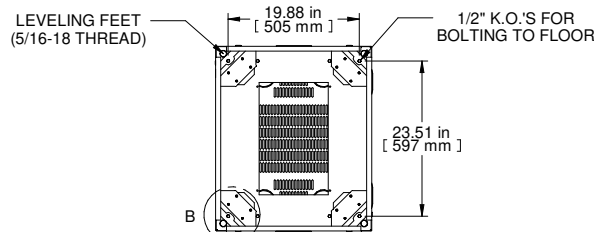

.85 in
[22 mm]

DETAIL B
5:1

BOTTOM VIEW

Item Number	Title	Quantity
1	C2 - CABINET FRAME	1
2	COMBINATION RAILS TAPPED (PAIR)	2
3	C2 - VENTED CABLE ENTRY TOP	1
4	C2 - SIDE PANELS (PAIR)	1
5	C2 - FLUSH PLEXI DOOR	1
6	C2 - FLUSH LOUVERED DOOR	1