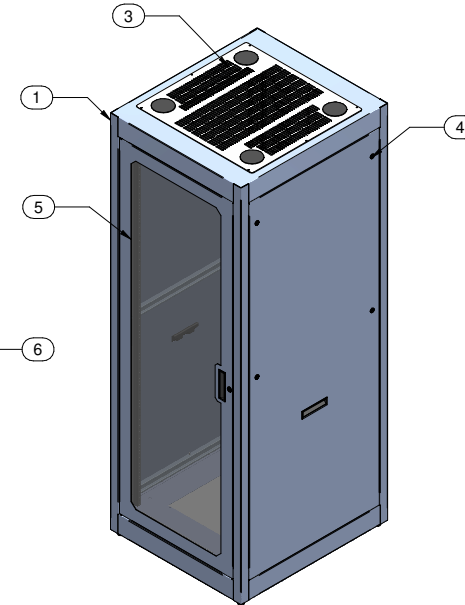

ISOMETRIC

Item Number	Title	Quantity
1	C2 - CABINET FRAME	1
2	COMBINATION RAILS TAPPED (PAIR)	2
3	C2 - VENTED CABLE ENTRY TOP	1
4	C2 - SIDE PANELS (PAIR)	1
5	C2 - FLUSH PLEXI DOOR	1
6	C2 - FLUSH LOUVERED DOOR	1
7	PLUG - 3.50" DIA. HOLE	2

PART NUMBERS
C2RR247031DBK1 | PAINTED BLACK TEXTURED

NOTES
Welded frame
See Hammond Website for Additional Accessories

Français
Pour tous les détails sur nos produits, svp veuillez consulter notre site www.hammondmg.com.
Data subject to change without notice. Isometric drawing not to scale.
Les données sont sujettes à changement sans préavis.

www.hammondmg.com

PART NO. C2RR247031D