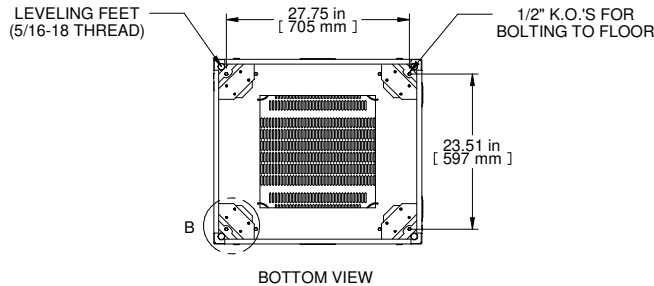

REAR VIEW

BOTTOM VIEW

Item Number	Title	Quantity
1	C2 - CABINET FRAME	1
2	COMBINATION RAILS TAPPED (PAIR)	2
3	C2 - VENTED CABLE ENTRY TOP	1
4	C2 - SIDE PANELS (PAIR)	1
5	C2 - FLUSH PLEXI DOOR	1
6	C2 - FLUSH LOUVERED DOOR	1
7	PLUG - 3.50" DIA. HOLE	2