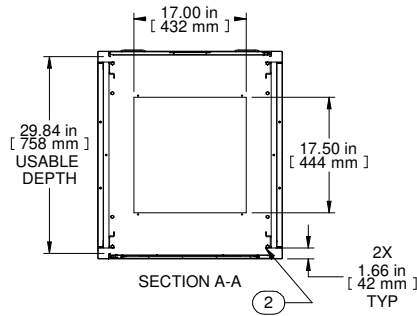

Item Number	Title	Quantity
1	C2 - CABINET FRAME	1
2	COMBINATION RAILS TAPPED (PAIR)	2
3	C2 - VENTED CABLE ENTRY TOP	1
4	C2 - SIDE PANELS (PAIR)	1
5	C2 - FLUSH PLEXI DOOR	1
6	C2 - FLUSH LOUVERED DOOR	1
7	PLUG - 3.50" DIA. HOLE	2

PART NUMBERS
C2RR247031DBK1 | PAINTED BLACK TEXTURED

NOTES
Welded frame
See Hammond Website for Additional Accessories

Français
Pour tous les détails sur nos produits, svp veuillez consulter notre site www.hammondmg.com.
Data subject to change without notice. Isometric drawing not to scale.
Les données sont sujettes à changement sans préavis.

www.hammondmg.com

PART NO. C2RR247031D