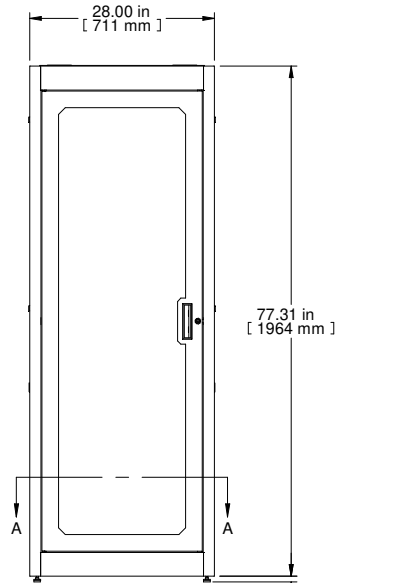

FRONT VIEW

Item Number	Title	Quantity
1	C2 - CABINET FRAME	1
2	COMBINATION RAILS TAPPED (PAIR)	2
3	C2 - VENTED CABLE ENTRY TOP	1
4	C2 - SIDE PANELS (PAIR)	1
5	C2 - FLUSH PLEXI DOOR	1
6	C2 - FLUSH LOUVERED DOOR	1
7	PLUG - 3.50" DIA. HOLE	2

PART NUMBERS
C2RR247031DBK1 | PAINTED BLACK TEXTURED

NOTES
Welded frame
See Hammond Website for Additional Accessories

Français
Pour tous les détails sur nos produits, svp veuillez consulter notre site www.hammondmg.com.
Data subject to change without notice. Isometric drawing not to scale.
Les données sont sujettes à changement sans préavis.

www.hammondmg.com

PART NO. C2RR247031D