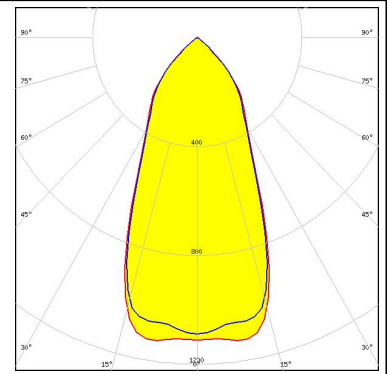

Dimensions	Ø 45 mm
Height	21.1 mm
Fastening	tape
Colour	metal
Box size	480 x 280 x 300 mm
Box weight	3.2 kg
Quantity in Box	384 pcs
ROHS compliant	yes ⓘ

MATERIAL SPECIFICATIONS:

Component	Type	Material	Colour
BROOKE-W	Reflector	PC	metal
BROOKE-TAPE	Tape	PU tape	

PHOTOMETRIC DATA (MEASURED):

bridgelux

LED BXRA ES Rectangle

FWHM 50.0°

Efficiency 92 %

Peak intensity cd/lm

Required components:

GENERAL INFORMATION:

NOTE: The typical beam angle will be changed by different color, chip size and chip position tolerance. The typical total beam angle is the full angle measured where the luminous intensity is half of the peak value.