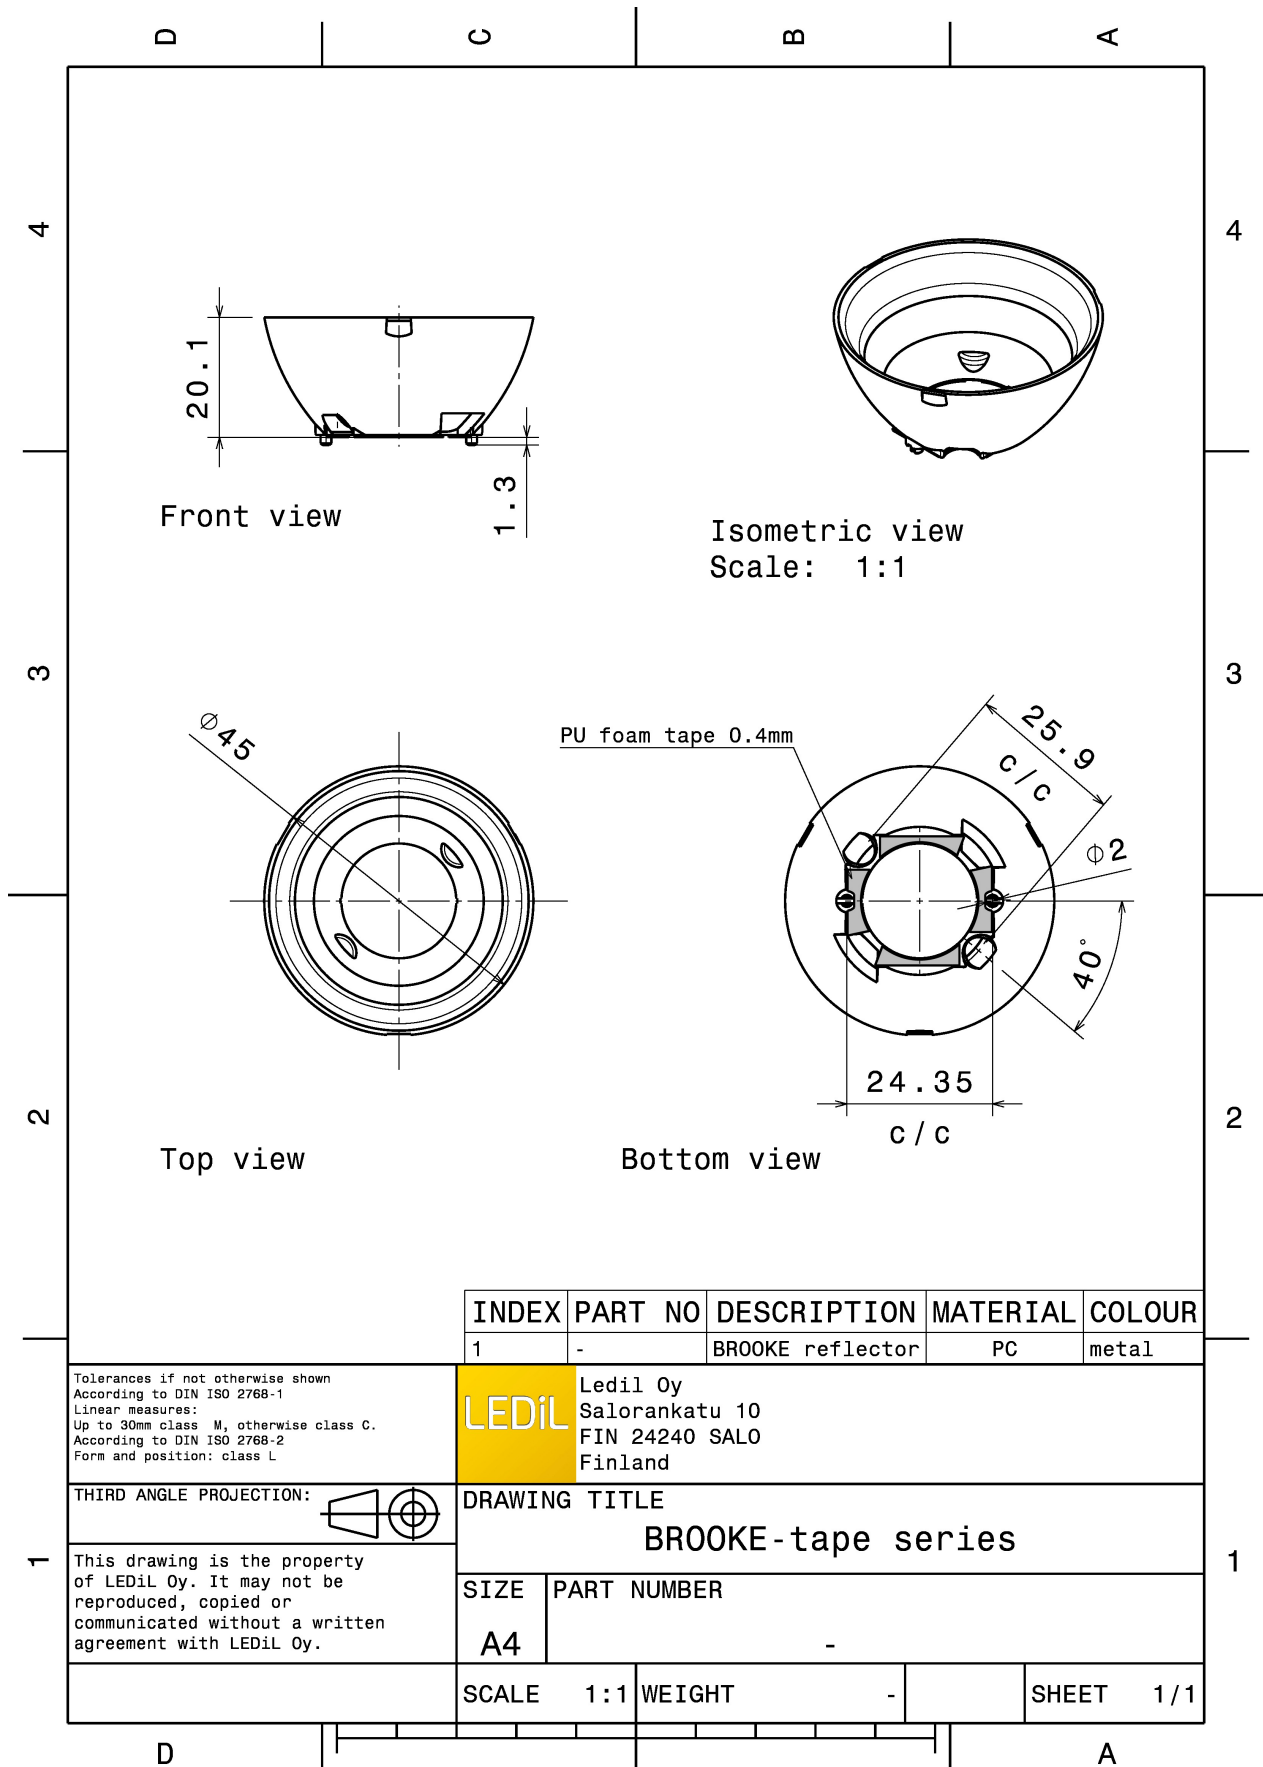

Dimensions	Ø 45 mm
Height	21.1 mm
Fastening	tape
Colour	metal
Box size	480 x 280 x 300 mm
Box weight	3.2 kg
Quantity in Box	384 pcs
ROHS compliant	yes ⓘ

MATERIAL SPECIFICATIONS:

Component	Type	Material	Colour
BROOKE-W	Reflector	PC	metal
BROOKE-TAPE	Tape	PU tape	