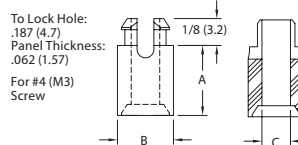

**SRS/CBSS Series  
 Snap In Standoff**

- Self-retaining and self-aligning
- Board mount head snaps in and maintains spacing even after the screw is removed

**Specifications:**

- Material: Nylon 6/6
- Color: Natural
- Flame Class: UL94 V-2

**Standard**

**Stackable**

**#4 Screw**

Item No.		A		B		C		Bulk Pack Qty.
Standard	Stackable	In	mm	In	mm	In	mm	
SRS4-2-01	SSRS4-2-01	0.125	3.2	0.250	6.4	0.125	3.2	1000
CBSS010A	—	0.138	3.5	0.250	6.4	0.125	3.2	1000
CBSS015A	—	0.157	4.0	0.250	6.4	0.125	3.2	1000
CBSS020A	—	0.177	4.5	0.250	6.4	0.125	3.2	1000
SRS4-3-01	SSRS4-3-01	0.187	4.7	0.250	6.4	0.125	3.2	1000
SRS4-4-01	SSRS4-4-01	0.250	6.4	0.250	6.4	0.125	3.2	1000
SRS4-5-01	SSRS4-5-01	0.312	7.9	0.250	6.4	0.125	3.2	1000
SRS4-6-01	SSRS4-6-01	0.375	9.5	0.250	6.4	0.125	3.2	1000
SRS4-7-01	SSRS4-7-01	0.437	11.1	0.250	6.4	0.125	3.2	1000