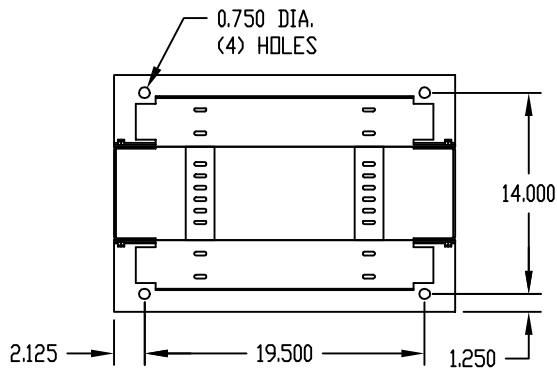

PART NAME

CABLE MANAGEMENT RACK

PART No.

CMR-8040

MATERIAL:

BASE ANGLES \_\_\_\_\_ 1/4 THK. ALUMINUM  
 UPRIGHTS, TOP ANGLES  
 AND SUPPORT BARS \_\_\_\_\_ 1/8 THK. ALUMINUM  
 CABLE CLIP BRACKETS \_\_\_\_\_ 16 GA. SPRING STEEL