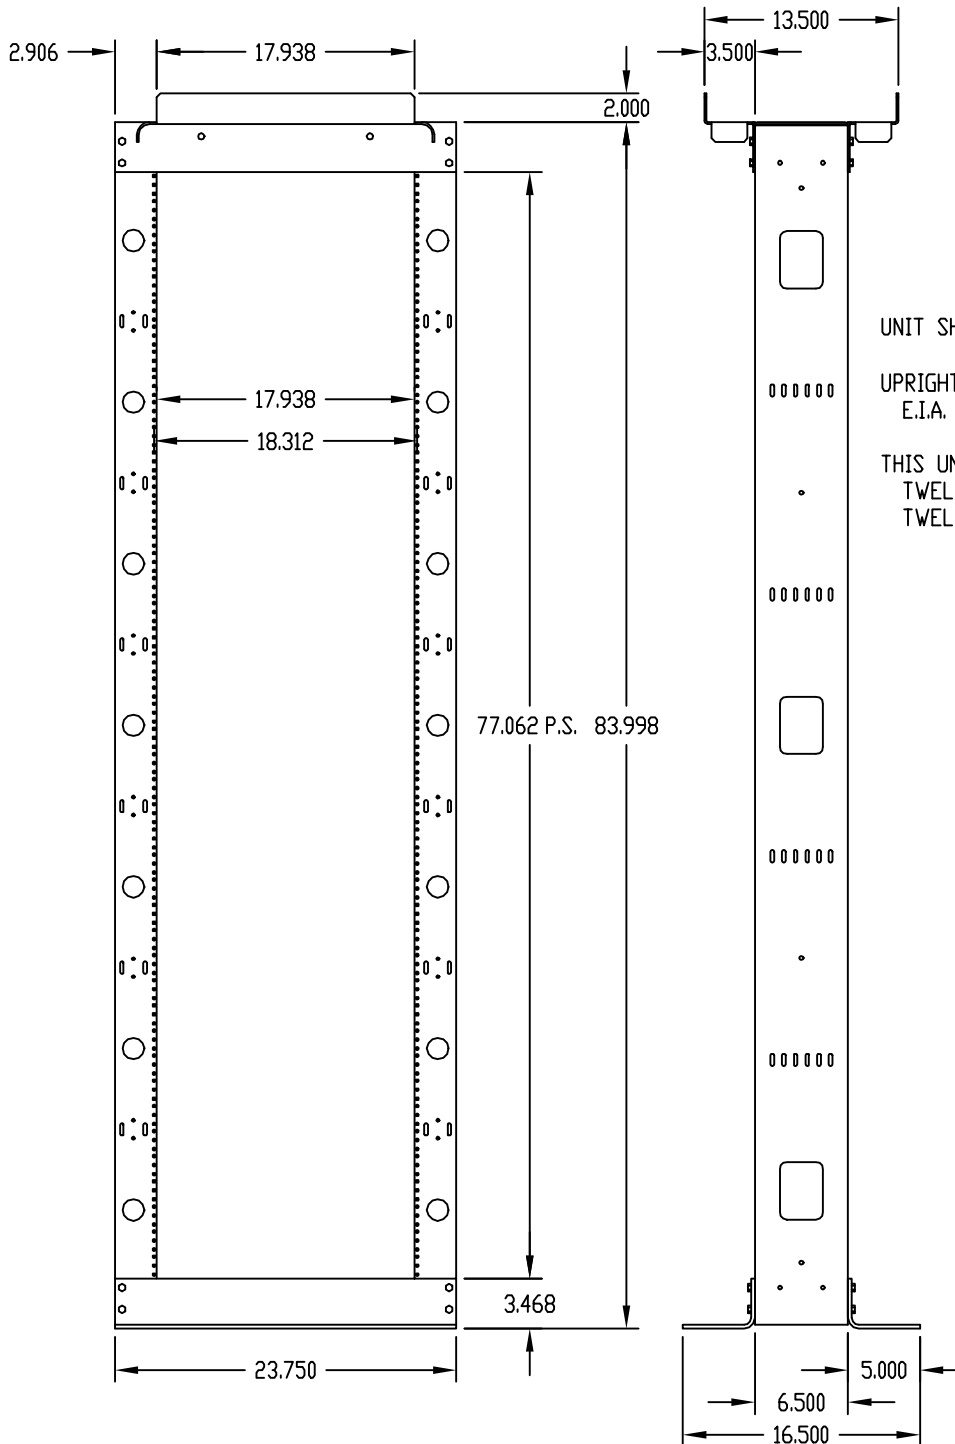

UNIT SHIPPED KNOCKED DOWN

UPRIGHTS ARE TAPPED #12-24 DN
E.I.A. UNIVERSAL SPACING

THIS UNIT SUPPLIED WITH:
TWELVE (12) CABLE CLIP BRKTS.
TWELVE (12) VELCRO STRAPS