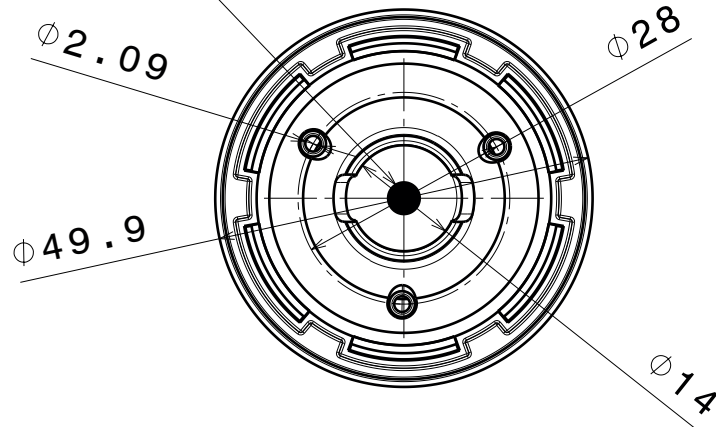

NOTE: It is recommended to use glue like DELO-PUR 9895 for pin fastening.

Isometric view

Front view

LED position

Bottom view

INDEX	PART NO	DESCRIPTION	MATERIAL	COLOUR
1	C13087	MIRELLA-50-W-PF	PC	metal

Tolerances if not otherwise shown
According to DIN ISO 2768-1
Linear measures:
Up to 30mm class M, otherwise class C.
According to DIN ISO 2768-2
Form and position: class L

SIZE PART NUMBER

A4

C13087

SCALE 1:1 WEIGHT 4,14 g SHEET 1/1

D

A