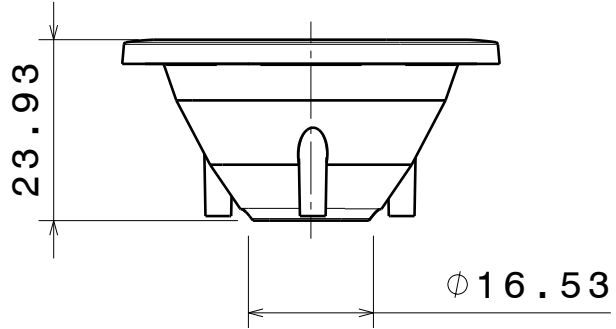

NOTE: It is recommended to use glue like DELO-PUR 9895 for pin fastening.

Isometric view

Front view

LED position

Bottom view

INDEX	PART NO	DESCRIPTION	MATERIAL	COLOUR
1	C13087	MIRELLA-50-W-PF	PC	metal

Tolerances if not otherwise shown
According to DIN ISO 2768-1
Linear measures:
Up to 30mm class M, otherwise class C.
According to DIN ISO 2768-2
Form and position: class L

SIZE PART NUMBER

A4

C13087

SCALE 1:1 WEIGHT 4,14 g SHEET 1/1

D

A