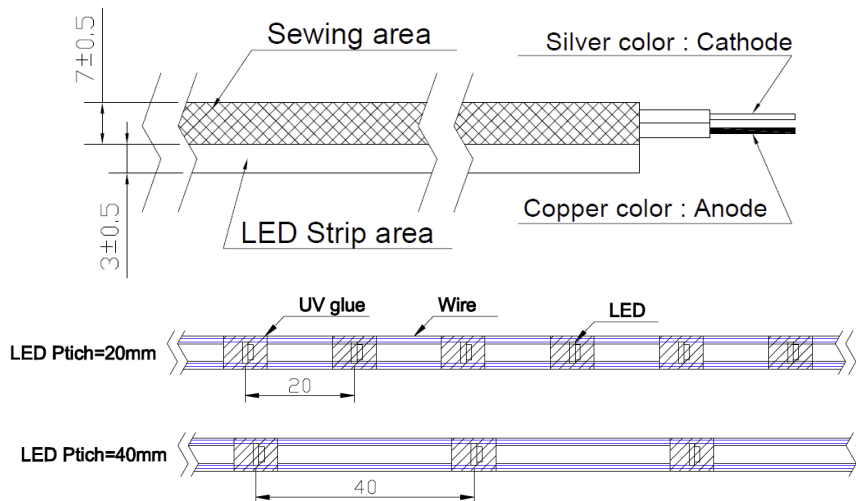

Applications

- Sporting Goods
- Safety Application
- Internal Décor
- Wearable

Description

Flexible, easy to use linear LED fabric which can be applied to your clothing and accessories.

Key Specification

LED life	20000 hours.
LED color	White / Blue / Green / Red / Amber / Yellow / Yellow Green / Turquoise / Rose Gold / Magenta
Operating temperature	0°C~30°C
Breaking strength	More than 30Kg
Outside diameter:	3.0 ± 0.5mm
Sewing space	7.0 ± 0.5mm
Input voltage	DC 4.5 V
Maximum current	< 250mA/m
LED Pitch	20 ± 2mm; 40 ± 2mm
Waterproof and Dustproof	IP68(IEC60598-1)

Fabric Outline

Part Numbers

M	X	01	RED -	P2		
Material	Dice	LED Package	Color	LED Pitch	Packing	Total Length
LED Fabric	X: No Dice	01: 0603 LED	White Blue Green Red Amber Yellow Yellow Green Turquoise Rose Gold Magenta	P2: 2cm P4: 4cm	(Blank): Bag package X: Paper Tube	(Blank): 1M 0X: 125M