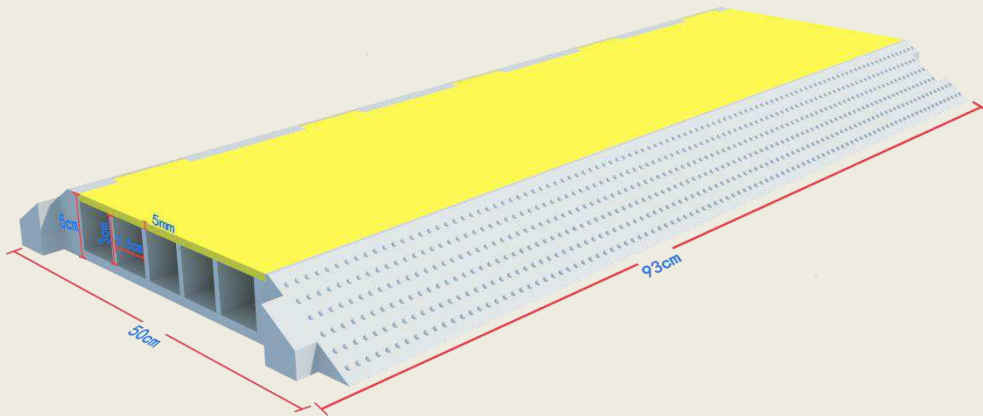

KORE Series Cable Protectors

Part Number	Description	Length (in)	Width (in)	Height (in)	Weight (lbs)	Channel Size (in)	Working Temp	Working Load Limit
CSL20102-03	2 Channel Yellow and Black straight 3ft.	39.37	9.84	1.97	14.3	1.57	13°F - 122°F	8 Tons
CSL20103-03	3 Channel Yellow and Black straight 3ft.	35.83	19.69	2.75	14.3	1.57	13°F - 122°F	8 Tons
CSL20105-03	5 Channel Yellow and Black straight 3ft.	35.43	19.68	1.97	30	1.38	13°F - 122°F	8 Tons

Product specifications may change without prior notification