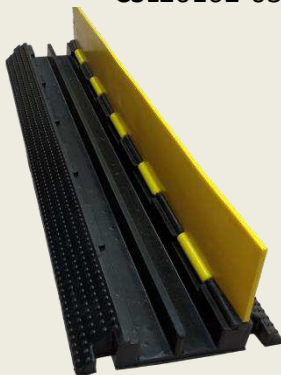

KORE Series Cable Protectors

Part Number	Description	Length (in)	Width (in)	Height (in)	Weight (lbs)	Channel Size (in)	Working Temp	Working Load Limit
CSL20102-03	2 Channel Yellow and Black straight 3ft.	39.37	9.84	1.97	14.3	1.57	13°F - 122°F	8 Tons
CSL20103-03	3 Channel Yellow and Black straight 3ft.	35.83	19.69	2.75	14.3	1.57	13°F - 122°F	8 Tons
CSL20105-03	5 Channel Yellow and Black straight 3ft.	35.43	19.68	1.97	30	1.38	13°F - 122°F	8 Tons

Product specifications may change without prior notification