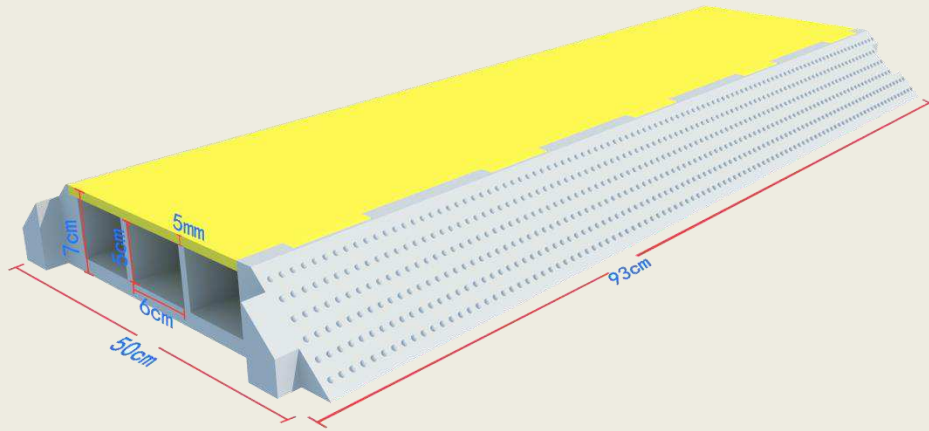

KORE Series Cable Protectors

Part Number	Description	Length (in)	Width (in)	Height (in)	Weight (lbs)	Channel Size (in)	Working Temp	Working Load Limit
CSL20102-03	2 Channel Yellow and Black straight 3ft.	39.37	9.84	1.97	14.3	1.57	13°F - 122°F	8 Tons
CSL20103-03	3 Channel Yellow and Black straight 3ft.	35.83	19.69	2.75	14.3	1.57	13°F - 122°F	8 Tons
CSL20105-03	5 Channel Yellow and Black straight 3ft.	35.43	19.68	1.97	30	1.38	13°F - 122°F	8 Tons

Product specifications may change without prior notification