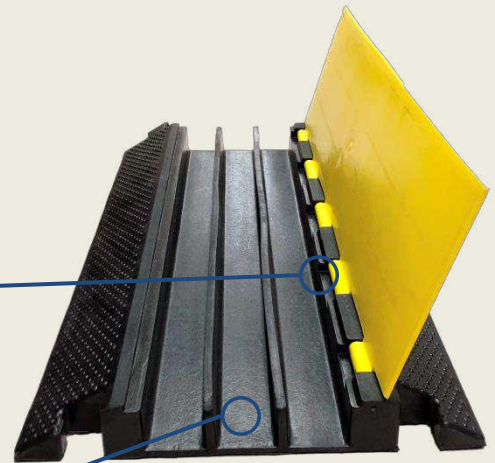

Durable & Easy Assembly

Single piece design with a top hinged lid for easy access. Has a high impact resistance and dynamic load bearing properties. No tools required for assembly.

Multi-Channel Design

Multiple channels to keep your cables organized and separated. Can hold cables up to 1 ½ inches in diameter.

Rubber Material

Designed to be durable and flexible.

Safety Features

With a bright yellow top, the cable ramps will be easily visible to oncoming traffic. Safety warning symbols are molded into the lid's surface. Skid resistant with rough pattern on all upper surfaces.