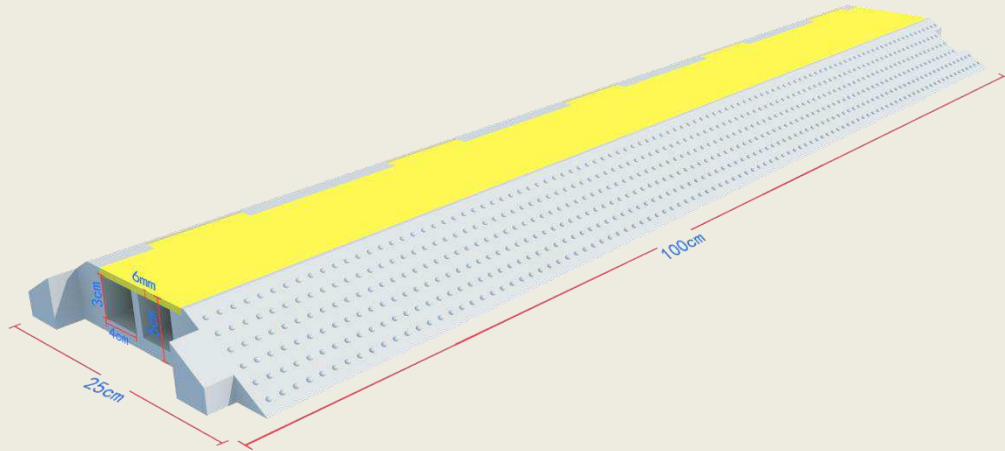

KORE Series Cable Protectors

Part Number	Description	Length (in)	Width (in)	Height (in)	Weight (lbs)	Channel Size (in)	Working Temp	Working Load Limit
CSL20102-03	2 Channel Yellow and Black straight 3ft.	39.37	9.84	1.97	14.3	1.57	13°F - 122°F	8 Tons
CSL20103-03	3 Channel Yellow and Black straight 3ft.	35.83	19.69	2.75	14.3	1.57	13°F - 122°F	8 Tons
CSL20105-03	5 Channel Yellow and Black straight 3ft.	35.43	19.68	1.97	30	1.38	13°F - 122°F	8 Tons

Product specifications may change without prior notification