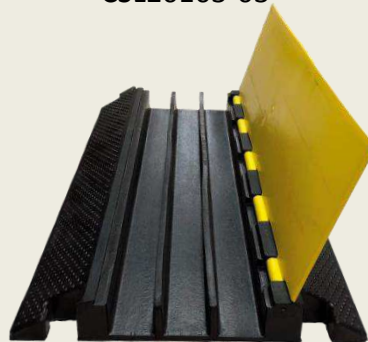

KORE Series Cable Protectors

Part Number	Description	Length (in)	Width (in)	Height (in)	Weight (lbs)	Channel Size (in)	Working Temp	Working Load Limit
CSL20102-03	2 Channel Yellow and Black straight 3ft.	39.37	9.84	1.97	14.3	1.57	13°F - 122°F	8 Tons
CSL20103-03	3 Channel Yellow and Black straight 3ft.	35.83	19.69	2.75	14.3	1.57	13°F - 122°F	8 Tons
CSL20105-03	5 Channel Yellow and Black straight 3ft.	35.43	19.68	1.97	30	1.38	13°F - 122°F	8 Tons

Product specifications may change without prior notification