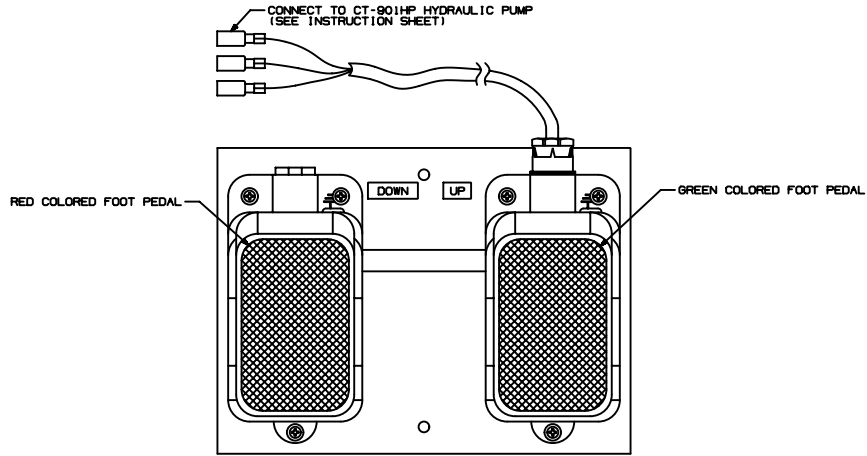

INSIDE VIEW OF FOOT PEDAL (GUARD NOT SHOWN FOR CLARITY)