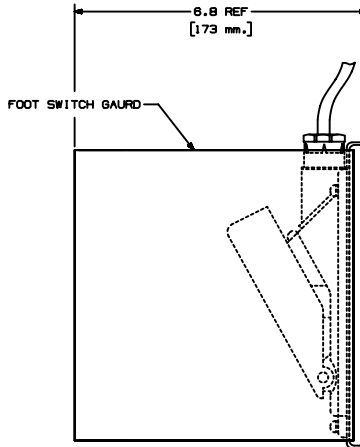

NOTES, UNLESS OTHERWISE SPECIFIED:

CT-901RFS REMOTE FOOT SWITCH TO BE USED WITH PANDUIT CT-901HP HYDRAULIC PUMP IN CONJUNCTION WITH THE CT-920CH, CT-930CH, CT-920CH AND CT-930CH HYDRAULIC CRIMP HEADS

TOOL WEIGHT: 3.5 lbs./ 7.7 kg.

TOOL DIMENSIONS: 9.6 L x 6.8 H x 7.1 W (in.)
243 L x 173 H x 180 W (mm.)

CD	DATE	BY	CHK	DESCRIPTION	REV	APP	DATE	BY	CHK

PANDUIT CORP. TELLY PARK, BILLERICA, MA	
CD+CT-901RFS REMOTE FOOT SWITCH	
DATE PREPARED: 11/04	DATE CHECKED: 11/04
BY: S1	CHK: S1
PART NUMBER: NONE	
REV: 1	DATE: 11/04
DESCRIPTION: CT-901RFS REMOTE FOOT SWITCH	QUANTITY: 1
REV: 1	DATE: 11/04
DESCRIPTION: CT-901RFS REMOTE FOOT SWITCH	QUANTITY: 1