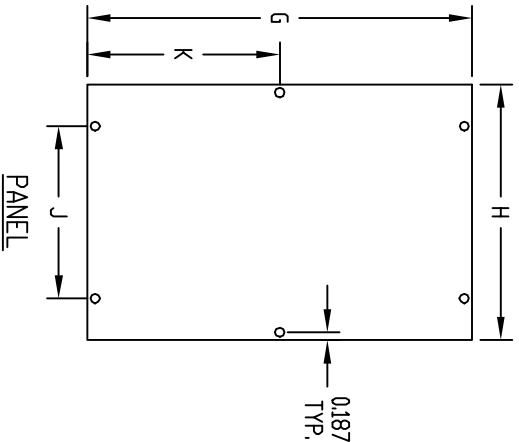

B

F

0.219
TYP.

BODY

* C

PANELS AFFIXED WITH #6 SHEET METAL SCREWS.
* - DIMENSION WITH PANELS ASSEMBLED.

MATERIAL:

'CU' PREFIX - STEEL
'AU' PREFIX - ALUMINUM

FINISH:

'CU' PREFIX - METALLIC GRAY
'AU' PREFIX - NATURAL DR
METALLIC GRAY

0.187
TYP.

PANEL

PART No.	BODY						PANEL					
	A	B	C	D	E	F	G	H	J	K	GAUGE	
CU-728	4,000	5,000	3,000	3,937		0.375	20	3,937	4,937	3,937		20
CU-729	5,000	6,000	4,000	4,937		0.375	20	4,937	5,937	4,937		20
CU-879	10,000	8,000	7,000	6,000	5,000	0.500	20	9,937	7,937	6,000	4,968	20
CU-880	10,000	10,000	8,000	8,000	5,000	0.500	20	9,937	9,937	8,000	4,968	20
CU-881	12,000	11,000	8,000	9,000	6,000	0.500	20	11,937	10,937	9,000	5,968	20
CU-882	15,000	9,000	7,000	7,000	7,500	0.500	20	14,937	8,937	7,000	7,468	20
CU-883	4,000	4,000	2,000	2,937		0.375	20	3,937	3,937	2,937		20
AU-1028	4,000	5,000	3,000	3,937		0.375	0.040	3,937	4,937	3,937		0.040
AU-1029	5,000	6,000	4,000	4,937		0.375	0.040	4,937	5,937	4,937		0.040
AU-1039	6,000	6,000	6,000	4,937		0.500	0.040	5,937	5,937	4,937		0.040
AU-1040	9,000	6,000	5,000	4,000	4,500	0.500	0.040	8,937	5,937	4,000	4,468	0.040
AU-1083	4,000	4,000	2,000	2,937		0.375	0.040	3,937	3,937	2,937		0.040
CU-1099	6,000	6,000	6,000	4,937		0.500	20	5,937	5,937	4,937		20
CU-1099	9,000	6,000	5,000	4,000	4,500	0.500	20	8,937	5,937	4,000	4,468	20
CU-1124	12,000	7,000	6,000	5,000	6,000	0.500	20	11,937	6,937	5,000	5,968	20