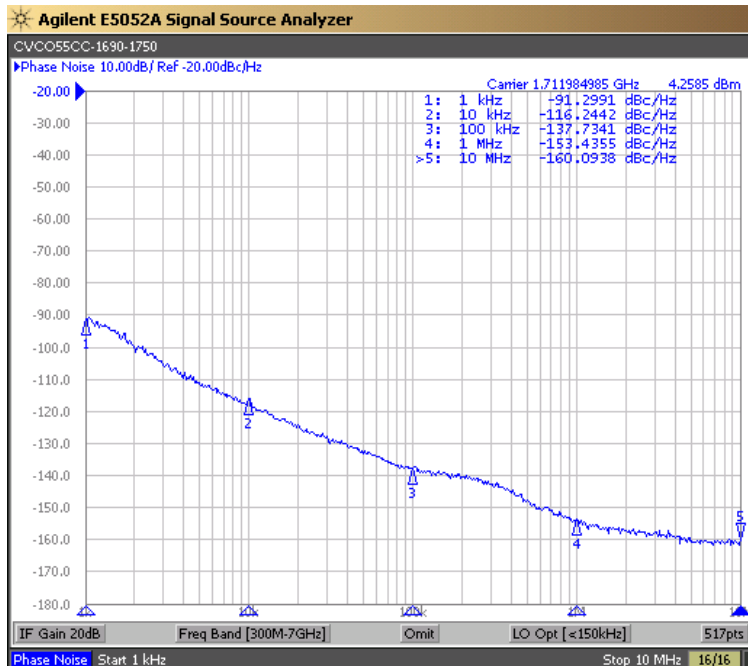

Phase Noise (1 Hz BW, Typical)

Tuning Curve (Typical)

**TAPE AND REEL**

Drawing not to scale

**Product Control:**

Crystek Part Number:	CVCO55CC-1690-1750	Release Date:	14-Jan-10
Revision Level:	A	Responsible:	C. Vales