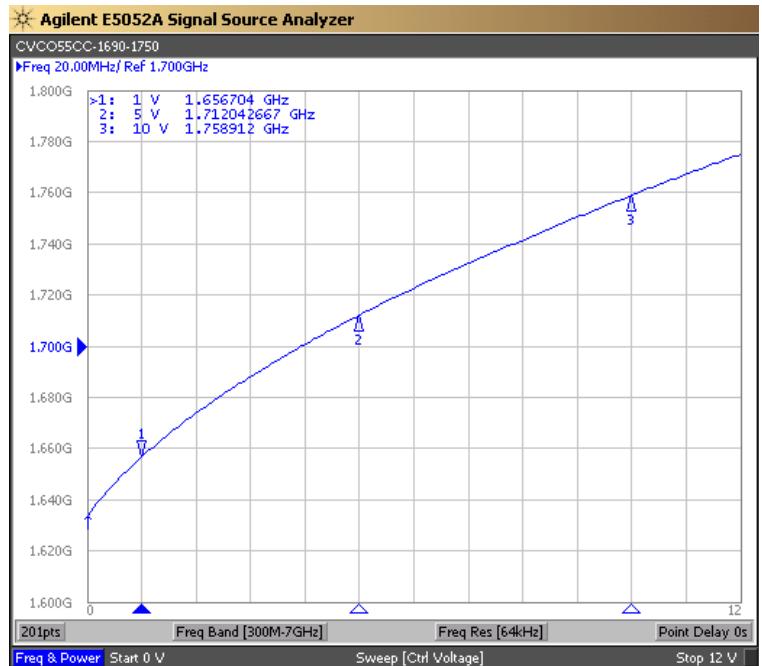

Phase Noise (1 Hz BW, Typical)

Tuning Curve (Typical)

**TAPE AND REEL**

Drawing not to scale

**Product Control:**

Crystek Part Number:	CVCO55CC-1690-1750	Release Date:	14-Jan-10
Revision Level:	A	Responsible:	C. Vales