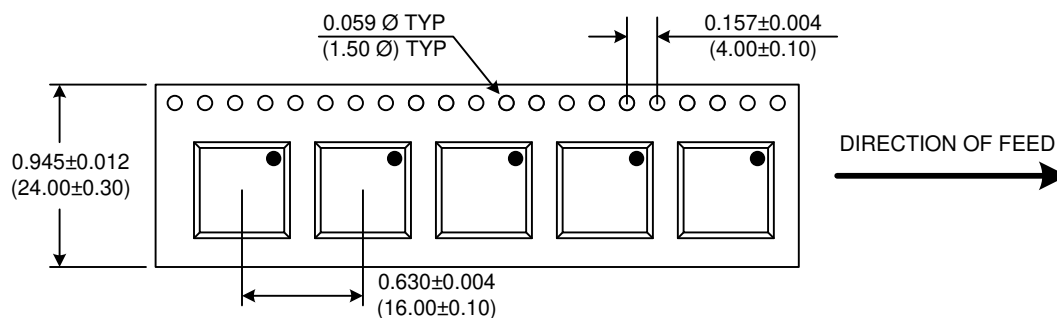

Phase Noise (1 Hz BW, Typical)

Tuning Curve (Typical)

**TAPE AND REEL**

Drawing not to scale

**Product Control:**

Crystek Part Number:	CVCO55CC-1690-1750	Release Date:	14-Jan-10
Revision Level:	A	Responsible:	C. Vales