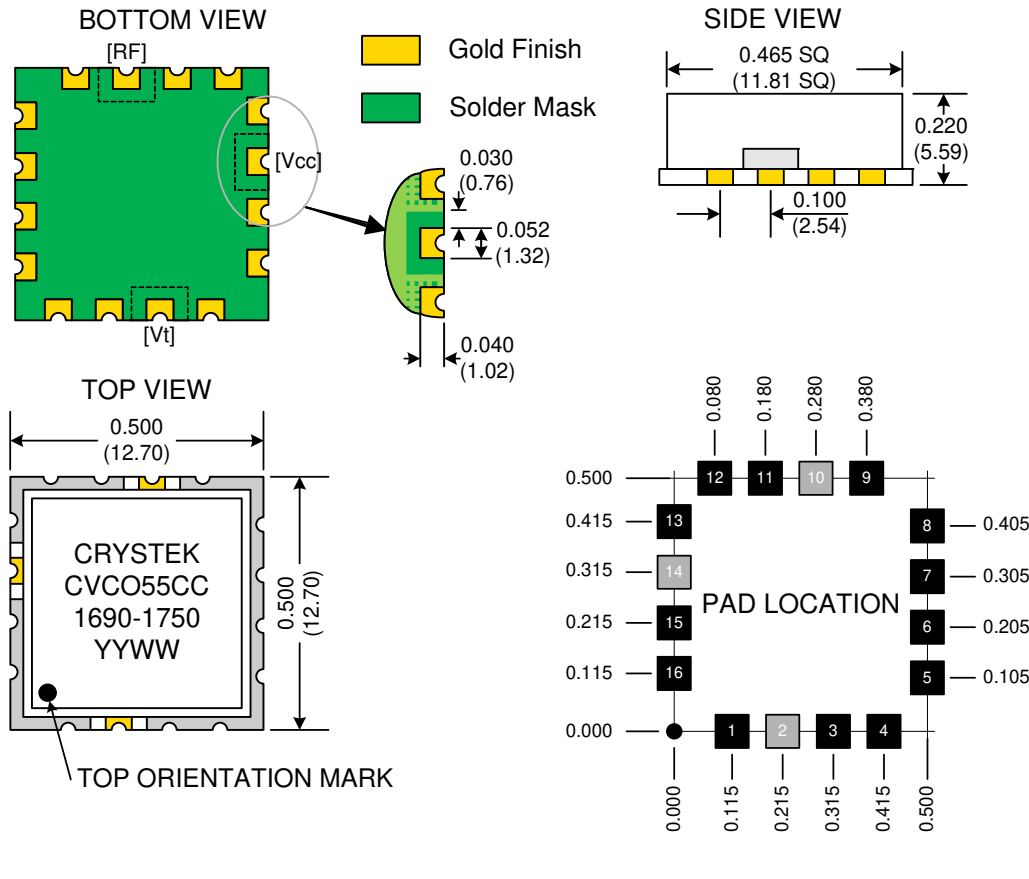

Phase Noise (1 Hz BW, Typical)

Tuning Curve (Typical)

**TAPE AND REEL**

Drawing not to scale

**Product Control:**

Crystek Part Number:	CVCO55CC-1690-1750	Release Date:	14-Jan-10
Revision Level:	A	Responsible:	C. Vales