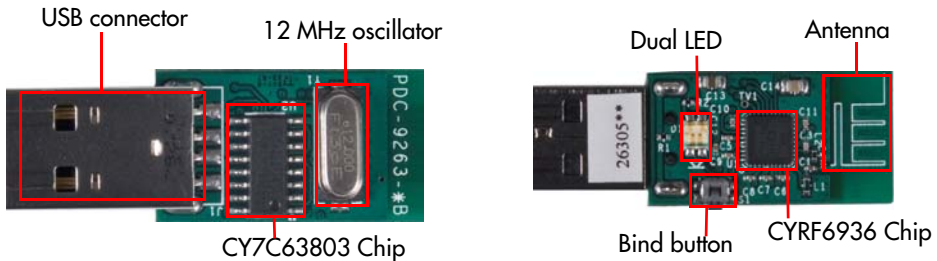

CY4636 WirelessUSB LP Keyboard-Mouse RDK Details

Bridge Dongle

Keyboard