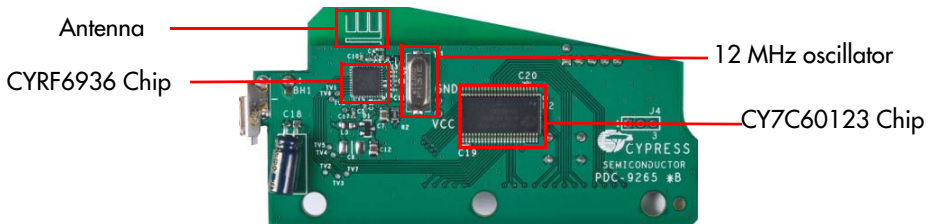

CY4636 WirelessUSB LP Keyboard-Mouse RDK Details

Bridge Dongle

Keyboard

Mouse

For the latest information about this kit visit
<http://www.cypress.com/go/CY4636>