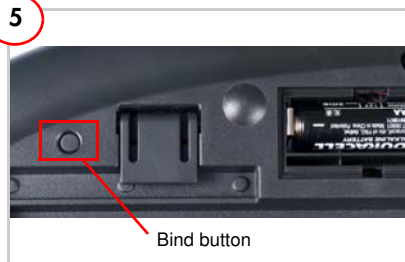

1

Unpack the CY4636 WirelessUSB™ LP RDK Bridge dongle, keyboard, and mouse from the package.

2

Connect the bridge dongle to the PC. The bridge enumerates as a HID device.

3

Power the mouse and keyboard with two AA batteries each.

4

Switch on the mouse. When you press the bind button on the bridge, the red LED blinks. Press the bind button on the mouse to bind it with the bridge.

5

Press the bind button on the keyboard to bind it with the bridge. The mouse and keyboard work smoothly with the PC.