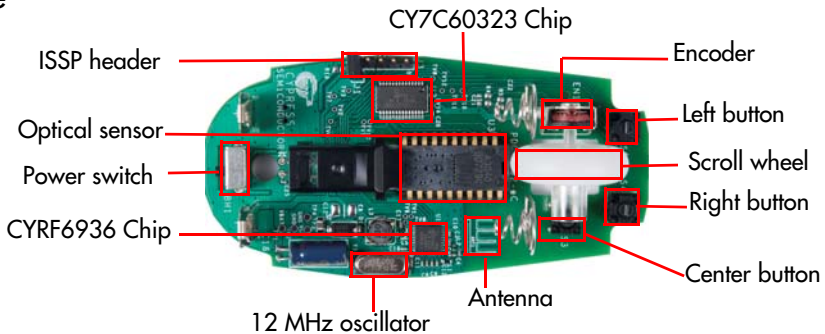

Mouse

For the latest information about this kit visit
<http://www.cypress.com/go/CY4636>