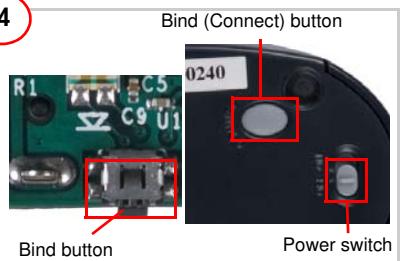

1

Unpack the CY4636 WirelessUSB™ LP RDK Bridge dongle, keyboard, and mouse from the package.

2

Connect the bridge dongle to the PC. The bridge enumerates as a HID device.

3

Power the mouse and keyboard with two AA batteries each.

4

Switch on the mouse. When you press the bind button on the bridge, the red LED blinks. Press the bind button on the mouse to bind it with the bridge.

5

Press the bind button on the keyboard to bind it with the bridge. The mouse and keyboard work smoothly with the PC.