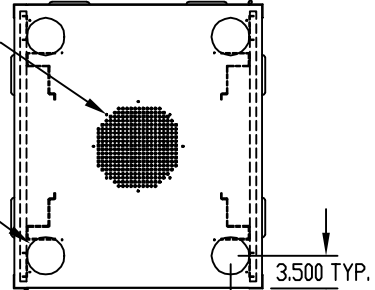

PART NAME

DATA COM DISTRIBUTION CABINET

PART No.

DC-8050

CABINET RACK

MATERIAL:

PANEL MOUNTING RAILS _____ 12 GA. STEEL
VERTICAL RAILS _____ 14 GA. STEEL
TOP, BOTTOM, PLATES &
RAIL SUPPORTS _____ 16 GA. STEEL
SIDES & REAR DOOR _____ 20 GA. STEEL

FINISH:

FRAME ASSEMBLY, SIDES, REAR DOOR
& REAR DOOR HINGES _____ BLACK TEXTURE
_____ ROYAL BLUE TEXTURE
_____ WHITE TEXTURE
PANEL MOUNTING RAILS _____ SMOOTH BLACK

CABLE MANAGEMENT PANEL

MATERIAL: 16 GA. STEEL
FINISH: BLACK

CABLE CLIP BRACKETS

MATERIAL: 16 GA. SPRING STEEL
FINISH: BLACK

LOCKING PLEXIGLAS DOOR

MATERIAL:

DOOR FRAME _____ ALUMINUM EXTRUSION
PLEXIGLAS _____ 3/16 THICK

FINISH:

ALUMINUM EXTRUSIONS _____ CLEAR ANODIZED
PLEXIGLAS _____ SMOKE GRAY
DOOR HINGES _____ METALLIC GRAY

FULL LENGTH ALUMINUM EXTRUSION FRAMED
LOCKING PLEXIGLAS DOOR FLUSH MOUNTED.

MOUNTING PROVISIONS
FOR OPTIONAL FAN

LOAD RATING: 1200 LBS. MAX.

PANEL MTG. RAILS ARE FULLY ADJUSTABLE AND
TAPPED #10-32 ON E.I.A. UNIVERSAL SPACING.
(TOTAL OF FOUR PANEL MOUNTING RAILS)

BOTTOM PIERCED FOR RC-7758 CASTERS.

THIS UNIT SUPPLIED WITH:
EIGHT (8) CABLE MANAGEMENT PANELS &
FIFTEEN (15) CABLE CLIP BRACKETS.