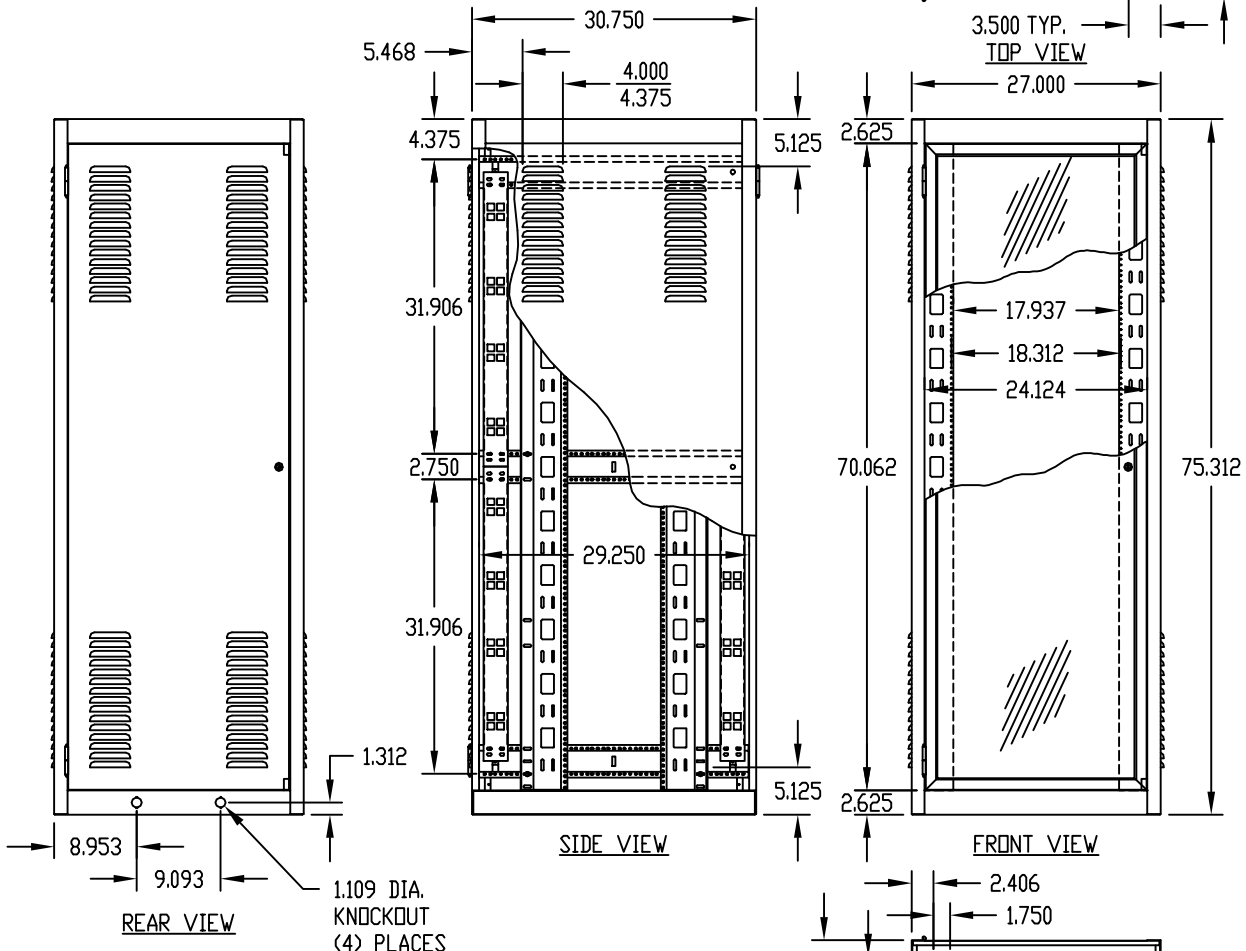

CABLE MANAGEMENT PANEL

MATERIAL: 16 GA. STEEL
FINISH: BLACK

CABLE CLIP BRACKETS

MATERIAL: 16 GA. SPRING STEEL
FINISH: BLACK

LOCKING PLEXIGLAS DOOR

MATERIAL:

DOOR FRAME _____ ALUMINUM EXTRUSION
PLEXIGLAS _____ 3/16 THICK

LOAD RATING: 1200 LBS. MAX.

PANEL MTG. RAILS ARE FULLY ADJUSTABLE AND
TAPPED #10-32 ON E.I.A. UNIVERSAL SPACING.
(TOTAL OF FOUR PANEL MOUNTING RAILS)

BOTTOM PIERCED FOR RC-7758 CASTERS.

THIS UNIT SUPPLIED WITH:
EIGHT (8) CABLE MANAGEMENT PANELS &
FIFTEEN (15) CABLE CLIP BRACKETS.