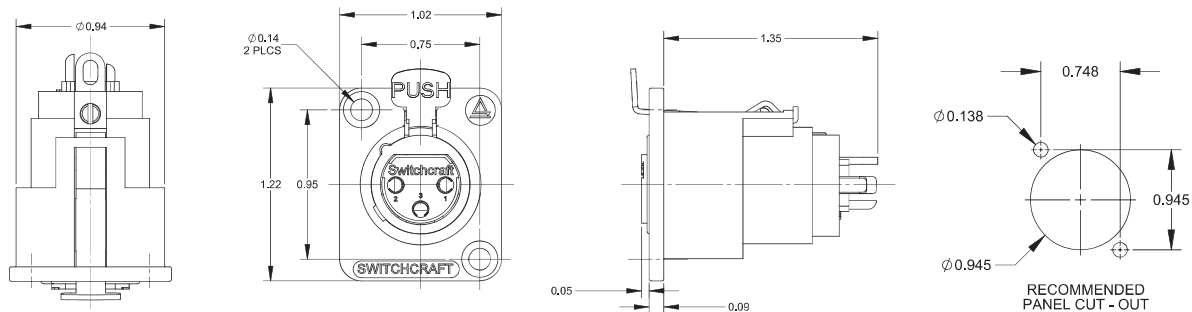

APPLICATIONS

- Communications equipment
- Wall plates
- Custom I/O panels
- Pro audio equipment

SWITCHCRAFT®

A H E I C O C O M P A N Y

5555 N Elston Ave | Chicago, IL 60630 | P: 773.792.2700 | F: 773.792.2129 | www.switchcraft.com | Made in USA.

DE SERIES PANEL MOUNT XLR CONNECTORS

NEW PRODUCT BULLETIN 603

MALE DE SERIES CONNECTORS

FEMALE DE SERIES CONNECTORS

ALL DIMENSIONS ARE REFERENCE ONLY

Please visit www.switchcraft.com for the most up-to-date product specifications. Made in USA.