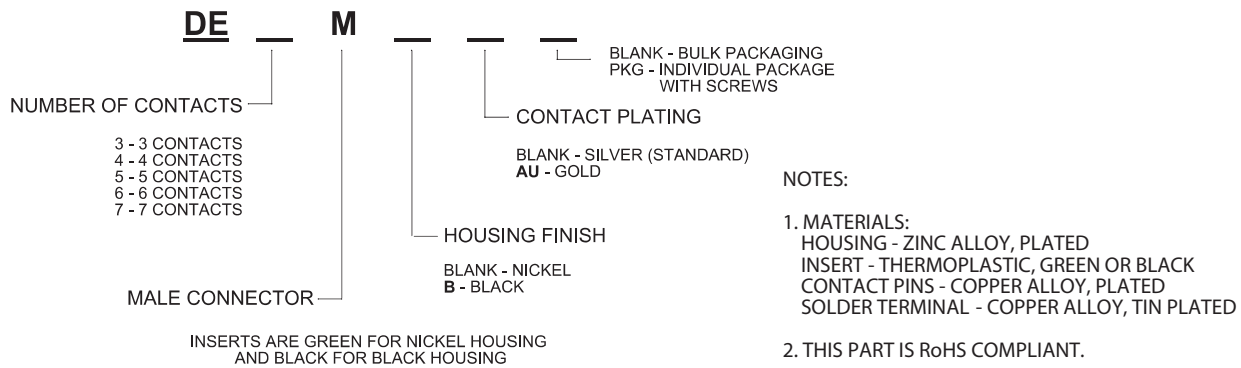

DE SERIES PANEL MOUNT XLR CONNECTORS

NEW PRODUCT BULLETIN 603

MALE DE SERIES CONNECTORS