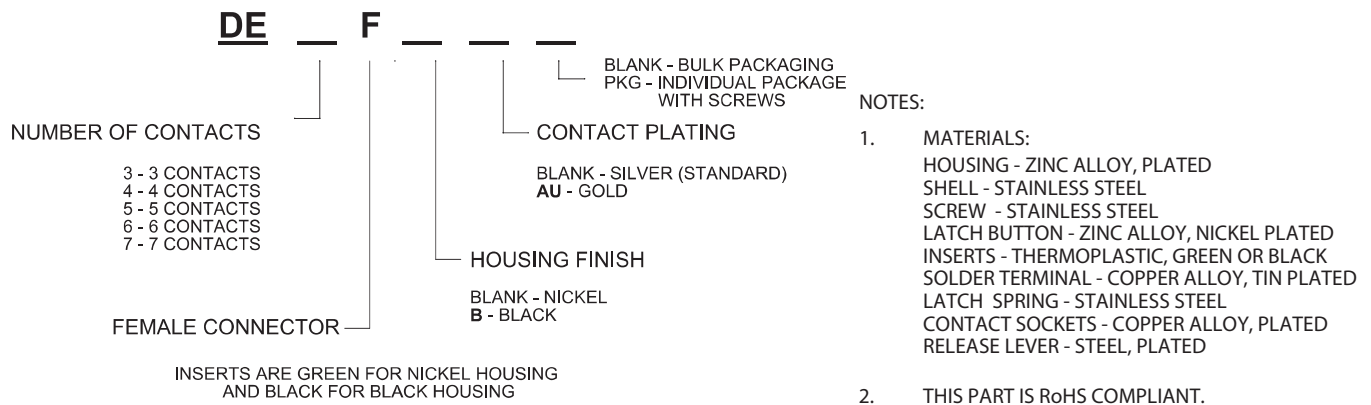

FEMALE DE SERIES CONNECTORS

ALL DIMENSIONS ARE REFERENCE ONLY

Please visit www.switchcraft.com for the most up-to-date product specifications. Made in USA.