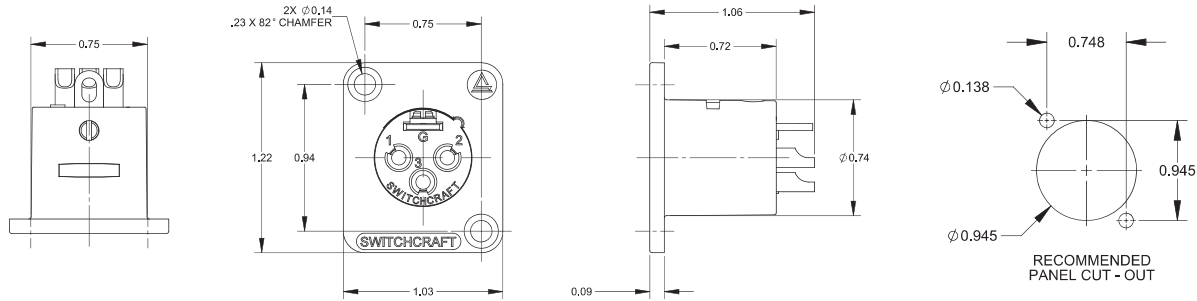

DE SERIES PANEL MOUNT XLR CONNECTORS

NEW PRODUCT BULLETIN 603

MALE DE SERIES CONNECTORS