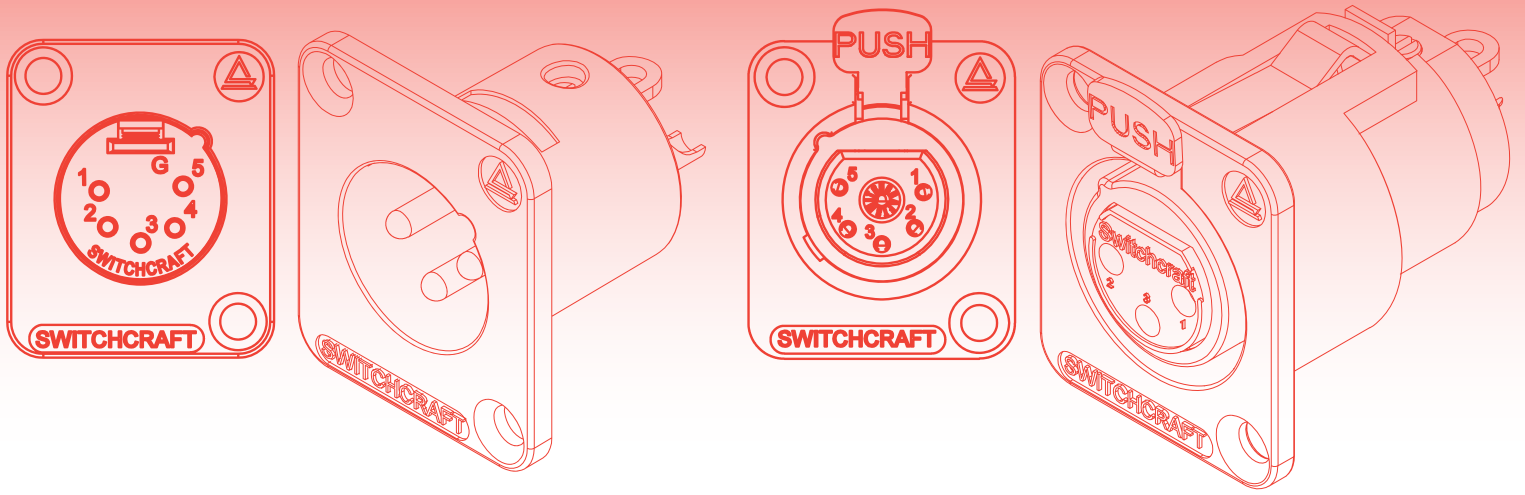

DE SERIES PANEL MOUNT XLR CONNECTORS

NEW PRODUCT BULLETIN 603

FEATURES & BENEFITS

- Same high quality connectors as our popular D Series XLR, except both male and female versions utilize the same size housing, simplifying installation and modification.
- Rugged metal construction.
- Available in nickel or black finish.
- Available with 3, 4, 5, 6 or 7 contacts, plated in silver or gold.
- Chassis ground terminal feature comes standard with all versions.
- RoHS Compliant.
- The perfect match for our QGPK Series of I/O panels and our WP Series of wall-plates. More info available on our website.