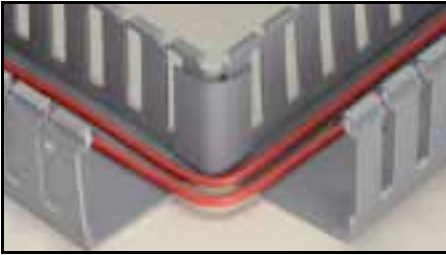

PANDUCT® Accessories—Duct Corner & Joining Strips

Duct Corner Strip

- Snaps onto duct at corner or “T” junctions for smooth, round corners
- Strip is cut to length (6 foot lengths) or is available in pre-cut pieces