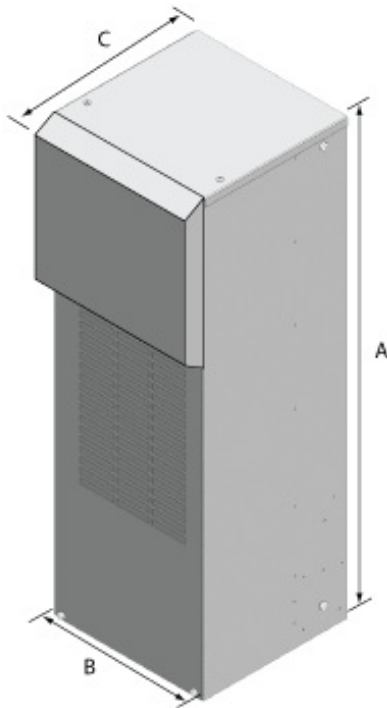

Description

- Designed for side mounting on any enclosure surface where high capacity system cooling is required.
- Closed loop cooling ensures clean enclosure air is recirculated without ever mixing with contaminated ambient air.
- Optimum air circulation with maximum clearance distance between warm inlet and cold outlet for reduced hot spot locations.
- Condenser with 3 mm fin spacing, highly effective protection against strongly contaminated and aggressive ambient air

Standards

- Maintains enclosure's NEMA 12 rating
- IP 54
- UL, cUL and CE

Features

- R134a refrigerant.
- Thermostat control accessible from inside enclosure.
- Hot gas bypass valve prevents evaporator freeze up while minimizing heavy inrush currents on large BTU/H units.
- Built in condensate evaporator.
- Continuous air circulation from high capacity fans.
- EMI/RFI suppression meets CE.
- Self-diagnostics on startup.
- Fault indication via LED light.
- Provision for door contact allowing power down when enclosure door is opened.
- Gasket, mounting kit and template for enclosure cutout and drilling are included.
- Condensate drain hose and clamp provided.
- Q Mount allows unit to hang in place for easy installation.

Accessories

- Gasket Kits
- Filter Kits
- Condensate Bottle
- Remote Door Switches
- Water Condensate Evaporator

Part Number	A	B	C	Ship Wt. lbs.
DTS3145A115LG	36.65	11.89	14.40	113
DTS3145A230LG	36.65	11.89	14.40	113
DTS3245A115LG	53.00	16.00	14.40	155
DTS3245A230LG	54.00	16.00	14.40	155