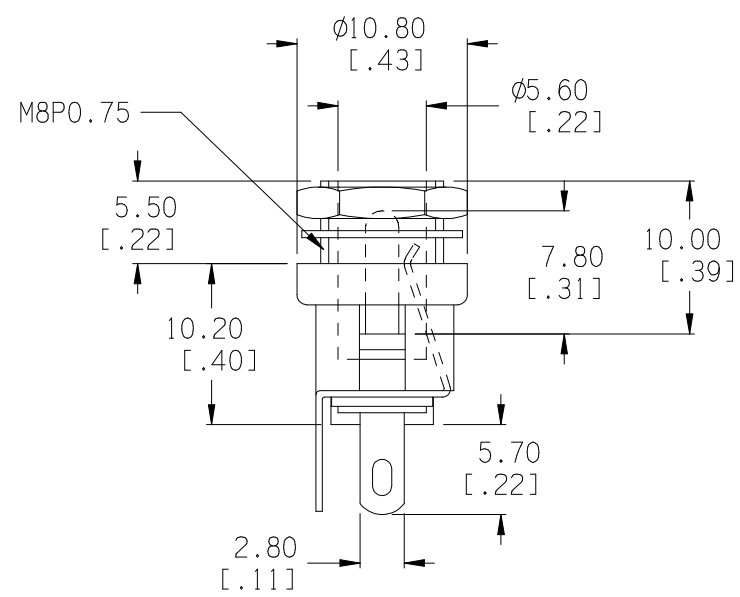

ELECTRICAL SPECS:

1. LIFE: 10,000 INSERTION/WITHDRAWAL CYCLE MINIMUM
2. CONTACT RESISTANCE: 50mΩ MAXIMUM
3. INSULATION RESISTANCE: 1000mΩ MINIMUM
4. DIELECTRIC WITHSTANDING VOLTAGE: 500AC MAXIMUM
5. MAXIMUM RATING: 5A, 12V DC

Date	SYM	REVISION RECORD	AUTH	DR.	CK.
05/08/04	A	ADDED ELECTRICAL SPECS	T.B.	B.S.	
5/26/07	B	Added "ROHS COMPLIANT"	T.B.	B.S.	

PANEL CUT-OUT

ROHS COMPLIANT

ITEM NO.	PART NAME	MATL. SPECIFICATION	Tolerance (Inches)	Memory Protection Devices, Inc. 200 Broad Hollow Road, Farmingdale, New York 11735		
1	HEX. NUT	BRASS, NICKLE PLTD.	Decimal ±.5 (.020)	Scale	Drawn By B.S.	
2	FLAT WASHER	IRON, NICKLE PLTD.			Approved By T.B.	
3	TOP HOUSING	BRASS, NICKLE PLTD.	Fractional ± .8 (.030)	Title	DC JACK - CHASSIS MOUNT, CLOSED CIRCUIT	
4	PIN (Ø2.5)	COPPER, NICKLE PLTD.			Date	Drawing Number
5	SOLDER TERMINAL	BRASS, SILVER PLTD.	Angular ± 3°	5/26/07		
6	SOLDER TERMINAL	BRASS, SILVER PLTD.				
7	BOTTOM HOUSING	NYLON, BLACK				
8	SOLDER TERMINAL	BRASS, SILVER PLTD.				