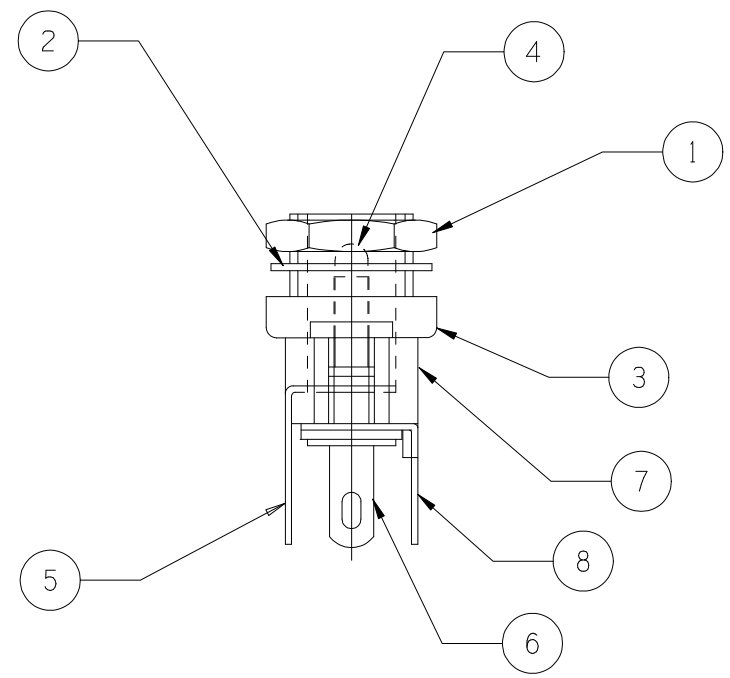

Date	SYM	REVISION RECORD	AUTH	DR.	CK.
05/08/04	A	ADDED ELECTRICAL SPECS	T.B.	B.S.	
5/26/07	B	Added "ROHS COMPLIANT"	T.B.	B.S.	

PANEL CUT-OUT

ROHS COMPLIANT

ITEM NO.	PART NAME	MATL. SPECIFICATION	Tolerance (Inches)	Memory Protection Devices, Inc. 200 Broad Hollow Road, Farmingdale, New York 11735		
1	HEX. NUT	BRASS, NICKLE PLTD.	Decimal ±.5 (.020)	Scale	Drawn By B.S.	
2	FLAT WASHER	IRON, NICKLE PLTD.			Approved By T.B.	
3	TOP HOUSING	BRASS, NICKLE PLTD.	Fractional ± .8 (.030)	Title	DC JACK - CHASSIS MOUNT, CLOSED CIRCUIT	
4	PIN (Ø2.5)	COPPER, NICKLE PLTD.			Date	Drawing Number
5	SOLDER TERMINAL	BRASS, SILVER PLTD.	Angular ± 3°	5/26/07		
6	SOLDER TERMINAL	BRASS, SILVER PLTD.				
7	BOTTOM HOUSING	NYLON, BLACK				
8	SOLDER TERMINAL	BRASS, SILVER PLTD.				