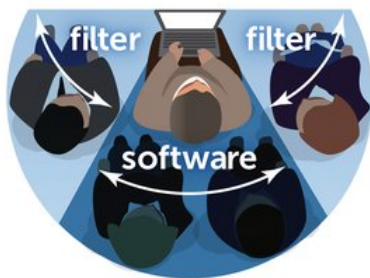

3M™ ePrivacy Filter is a facial recognition software which alerts you to onlookers. The software blurs the screen when your security may be compromised; when you look away and when you leave your computer. Designed for multiple user deployment

- Facial recognition feature is designed to reveal the screen for the authorized user only
- Detects over-the-shoulder eavesdroppers from behind the user, and alerts the user
- Walk away privacy blurs the screen when the user is away
- 180-degree visual privacy possible when used with a 3M Privacy Filter (privacy coverage is dependent on the webcam's field of view)
- Enterprise version is designed for deployments of 50 users or more and offers the functionality of the Professional version with Enterprise Management Controls
- Customizable settings to match your work style and privacy needs
- Easy to install, easy to use
- Intelligent facial recognition (continues to learn your face the more you use it)
- Low battery usage
- Pause and resume feature to turn privacy functionality on and off
- System requirements: Windows OS and webcam