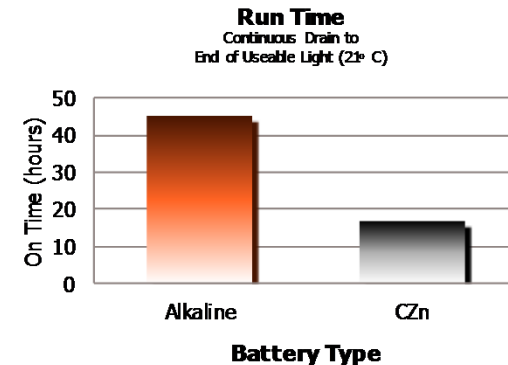

Performance:

Important Notice

This datasheet contains information specific to products manufactured at the time of its publication
Contents herein do not constitute a warranty
© Energizer / All Rights Reserved