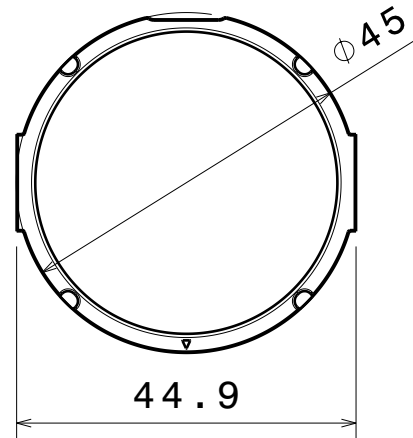

3

2

1

Front view

Top view

Positioning:
 - OSRAM SMT RGB
 - LUXEON Z RGB

Typical positioning:
 - Dimension h (0,8) depends on led-type chosen.
 - Dimension h is adjusted to meet 0.1mm suggestion unless mechanical fitting is not harmed.
 - Cree XM-L RGBW drawn

Isometric view

INDEX	PART NO	DESCRIPTION	MATERIAL	COLOUR
1	C13185	GERI-RZ	PMMA 8N	

Tolerances if not otherwise shown
 According to DIN ISO 2768-1
 Linear measures:
 Up to 30mm class F, otherwise class M.
 According to DIN ISO 2768-2
 Form and position: class K

SIZE **A3** PART NUMBER **C13185**

SCALE 1:1 WEIGHT SHEET 1/1

H G B A