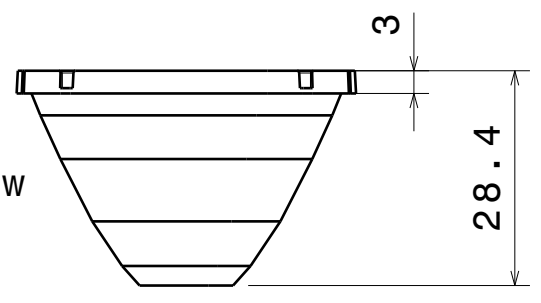

3

2

1

Front view

Top view

Positioning:
 - OSRAM SMT RGB
 - LUXEON Z RGB

Typical positioning:
 - Dimension h (0,8) depends on led-type chosen.
 - Dimension h is adjusted to meet 0.1mm suggestion unless mechanical fitting is not harmed.
 - Cree XM-L RGBW drawn

Isometric view

INDEX	PART NO	DESCRIPTION	MATERIAL	COLOUR
1	C13185	GERI-RZ	PMMA 8N	

Tolerances if not otherwise shown
 According to DIN ISO 2768-1
 Linear measures:
 Up to 30mm class F, otherwise class M.
 According to DIN ISO 2768-2
 Form and position: class K