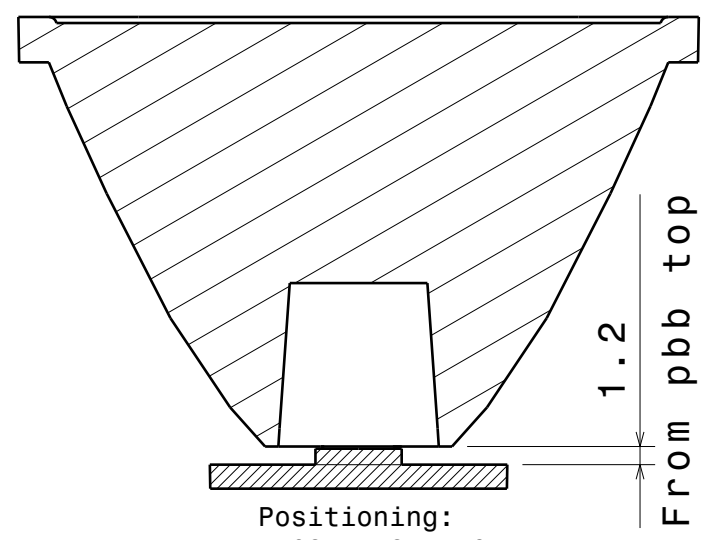

3

2

1

Front view

Top view

Positioning:
 - OSRAM SMT RGB
 - LUXEON Z RGB

Typical positioning:
 - Dimension h (0,8) depends on led-type chosen.
 - Dimension h is adjusted to meet 0.1mm suggestion unless mechanical fitting is not harmed.
 - Cree XM-L RGBW drawn