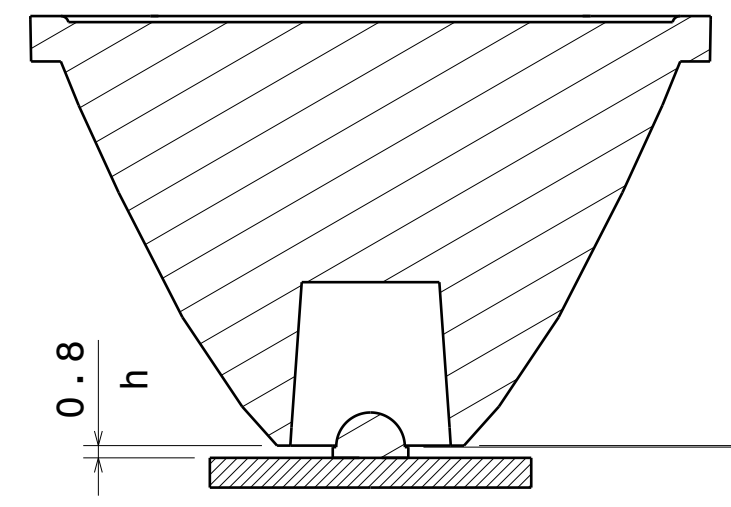

3

2

1

Front view

Top view

Positioning:
 - OSRAM SMT RGB
 - LUXEON Z RGB

Typical positioning:
 - Dimension h (0,8) depends on led-type chosen.
 - Dimension h is adjusted to meet 0.1mm suggestion unless mechanical fitting is not harmed.
 - Cree XM-L RGBW drawn

Isometric view

INDEX	PART NO	DESCRIPTION	MATERIAL	COLOUR
1	C13185	GERI-RZ	PMMA 8N	

Tolerances if not otherwise shown
 According to DIN ISO 2768-1
 Linear measures:
 Up to 30mm class F, otherwise class M.
 According to DIN ISO 2768-2
 Form and position: class K