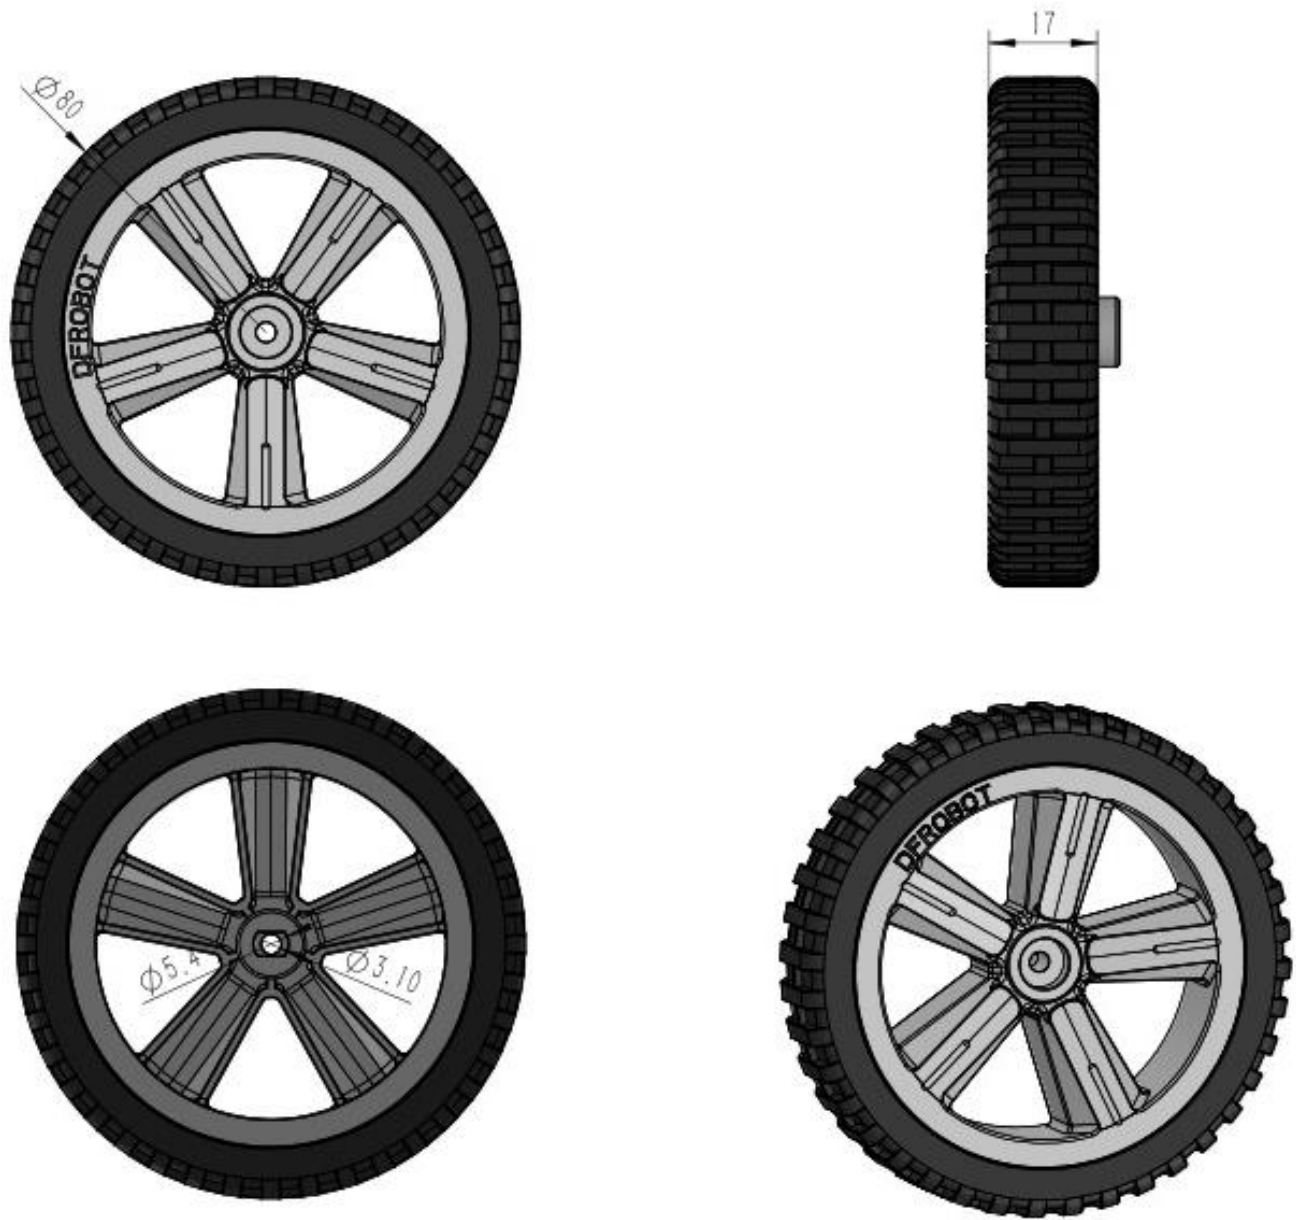

SPECIFICATION

- Outside Diameter: 80 mm
- Tire Width: 17 mm
- Shaft hole Size: 5.4 mm in diameter, 3.1 mm thickness
- Weight: 40 g

SHIPPING LIST

- D80mm Silicone Wheel (Single) x1
- M3x12 tapping screw x2
- M3x12 screw x2