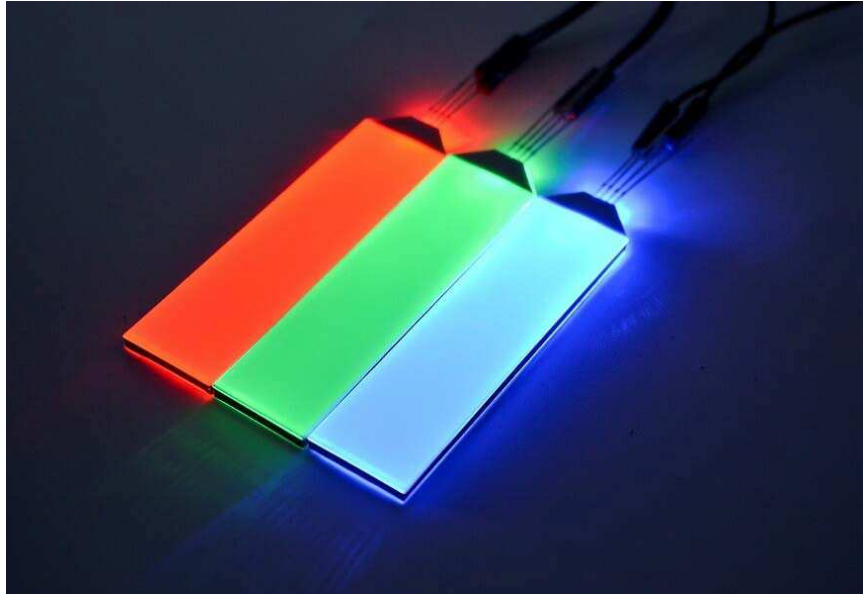

### *INTRODUCTION*

DFRobot has a Gravity I2C LCD1602 RGB Backlight Screen which backlight can be modulated to the different backlight colors and the display effect is very brilliant. This RGB LCD backlight panel is its internal backlight component.