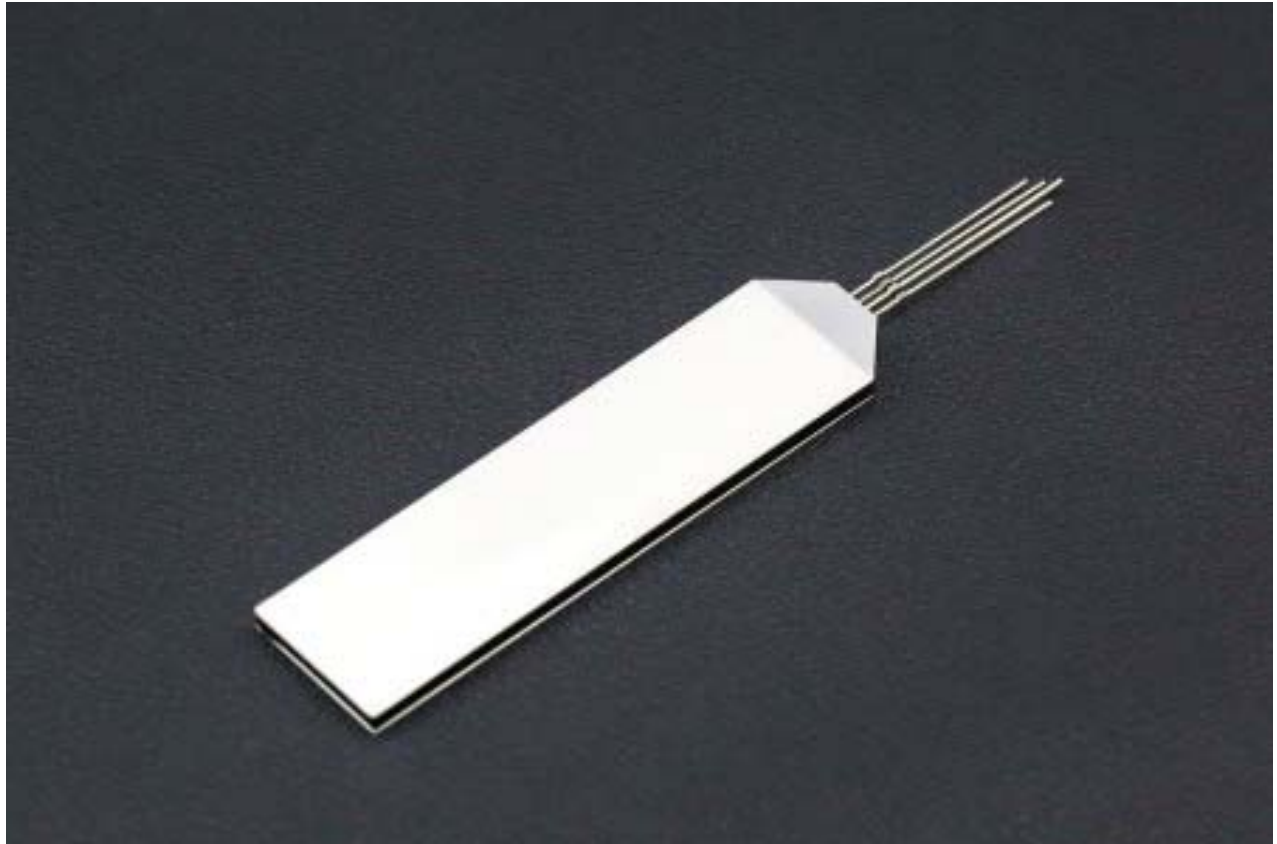

RGB LCD Backlight Module

SKU:FIT0562

INTRODUCTION

DFRobot has a Gravity I2C LCD1602 RGB Backlight Screen which backlight can be modulated to the different backlight colors and the display effect is very brilliant. This RGB LCD backlight panel is its internal backlight component.