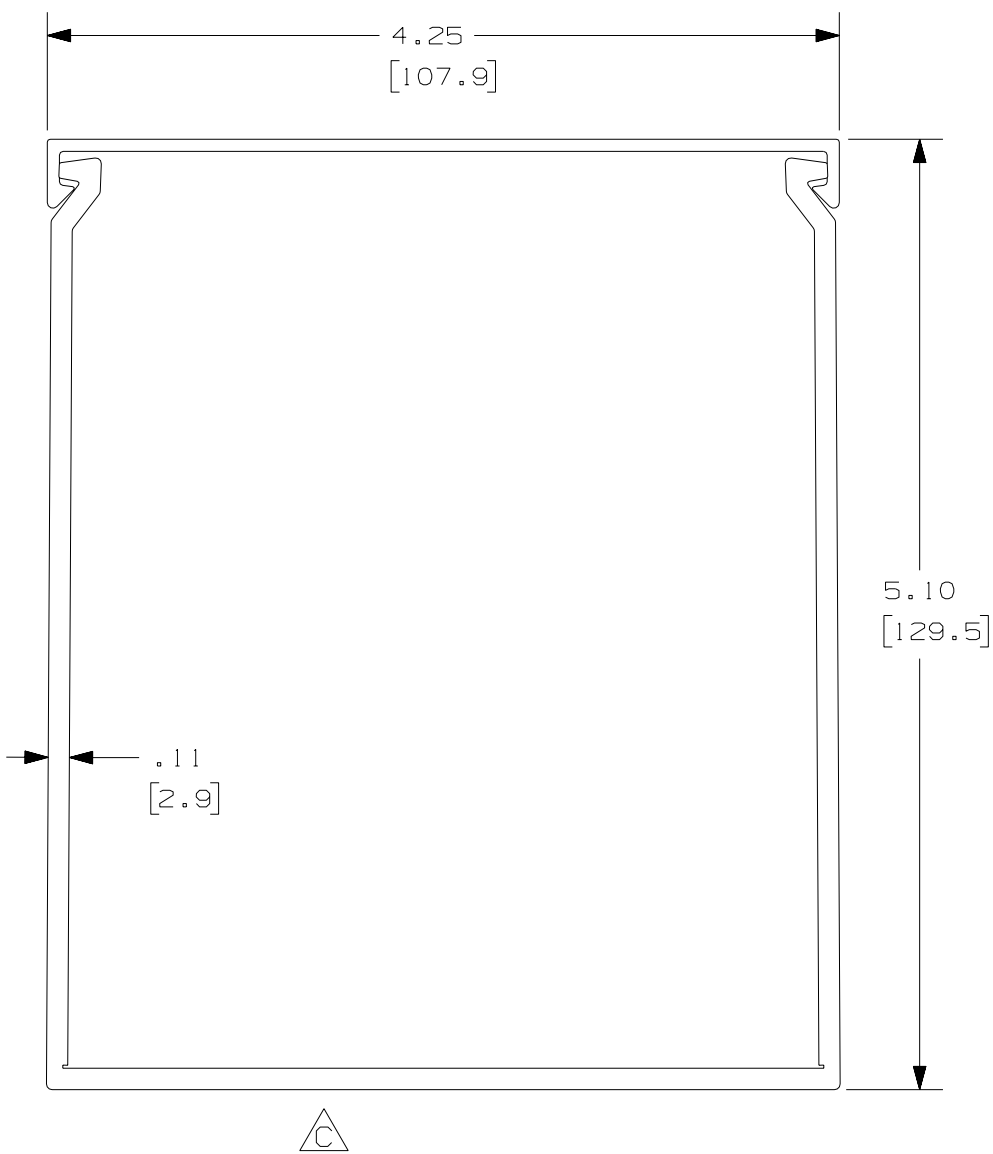

THIS COPY IS PROVIDED ON A RESTRICTED BASIS AND IS NOT TO BE USED IN ANY WAY DETRIMENTAL TO THE INTERESTS OF PANDUIT CORP.

COVER - - PART NUMBER  
C4\*\*6

DUCT - - PART NUMBER  
FS4X5\*\*6NM

- NOTES:
1. ALL DIMENSIONS ARE REFERENCE ONLY.
  2. DIMENSIONS IN PARENTHESIS ARE METRIC.
  3. THE \*\* DENOTE COLOR.
  4. DUCT AND COVER ARE AVAILABLE IN 6 FT [1828.8] LENGTHS.