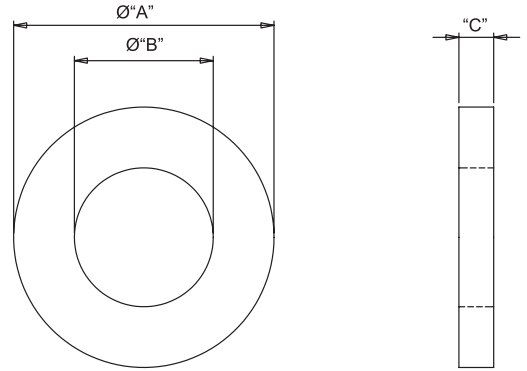

Email & Skype: info@chipsmall.com Web: www.chipsmall.com

Address: A1208, Overseas Decoration Building, #122 Zhenhua RD., Futian, Shenzhen, China

FW
Nylon Flat Washer

- Increases the surface area in order to more evenly distribute the force applied with tightening a screw
- Can create protective gap between fastener and mounting surface