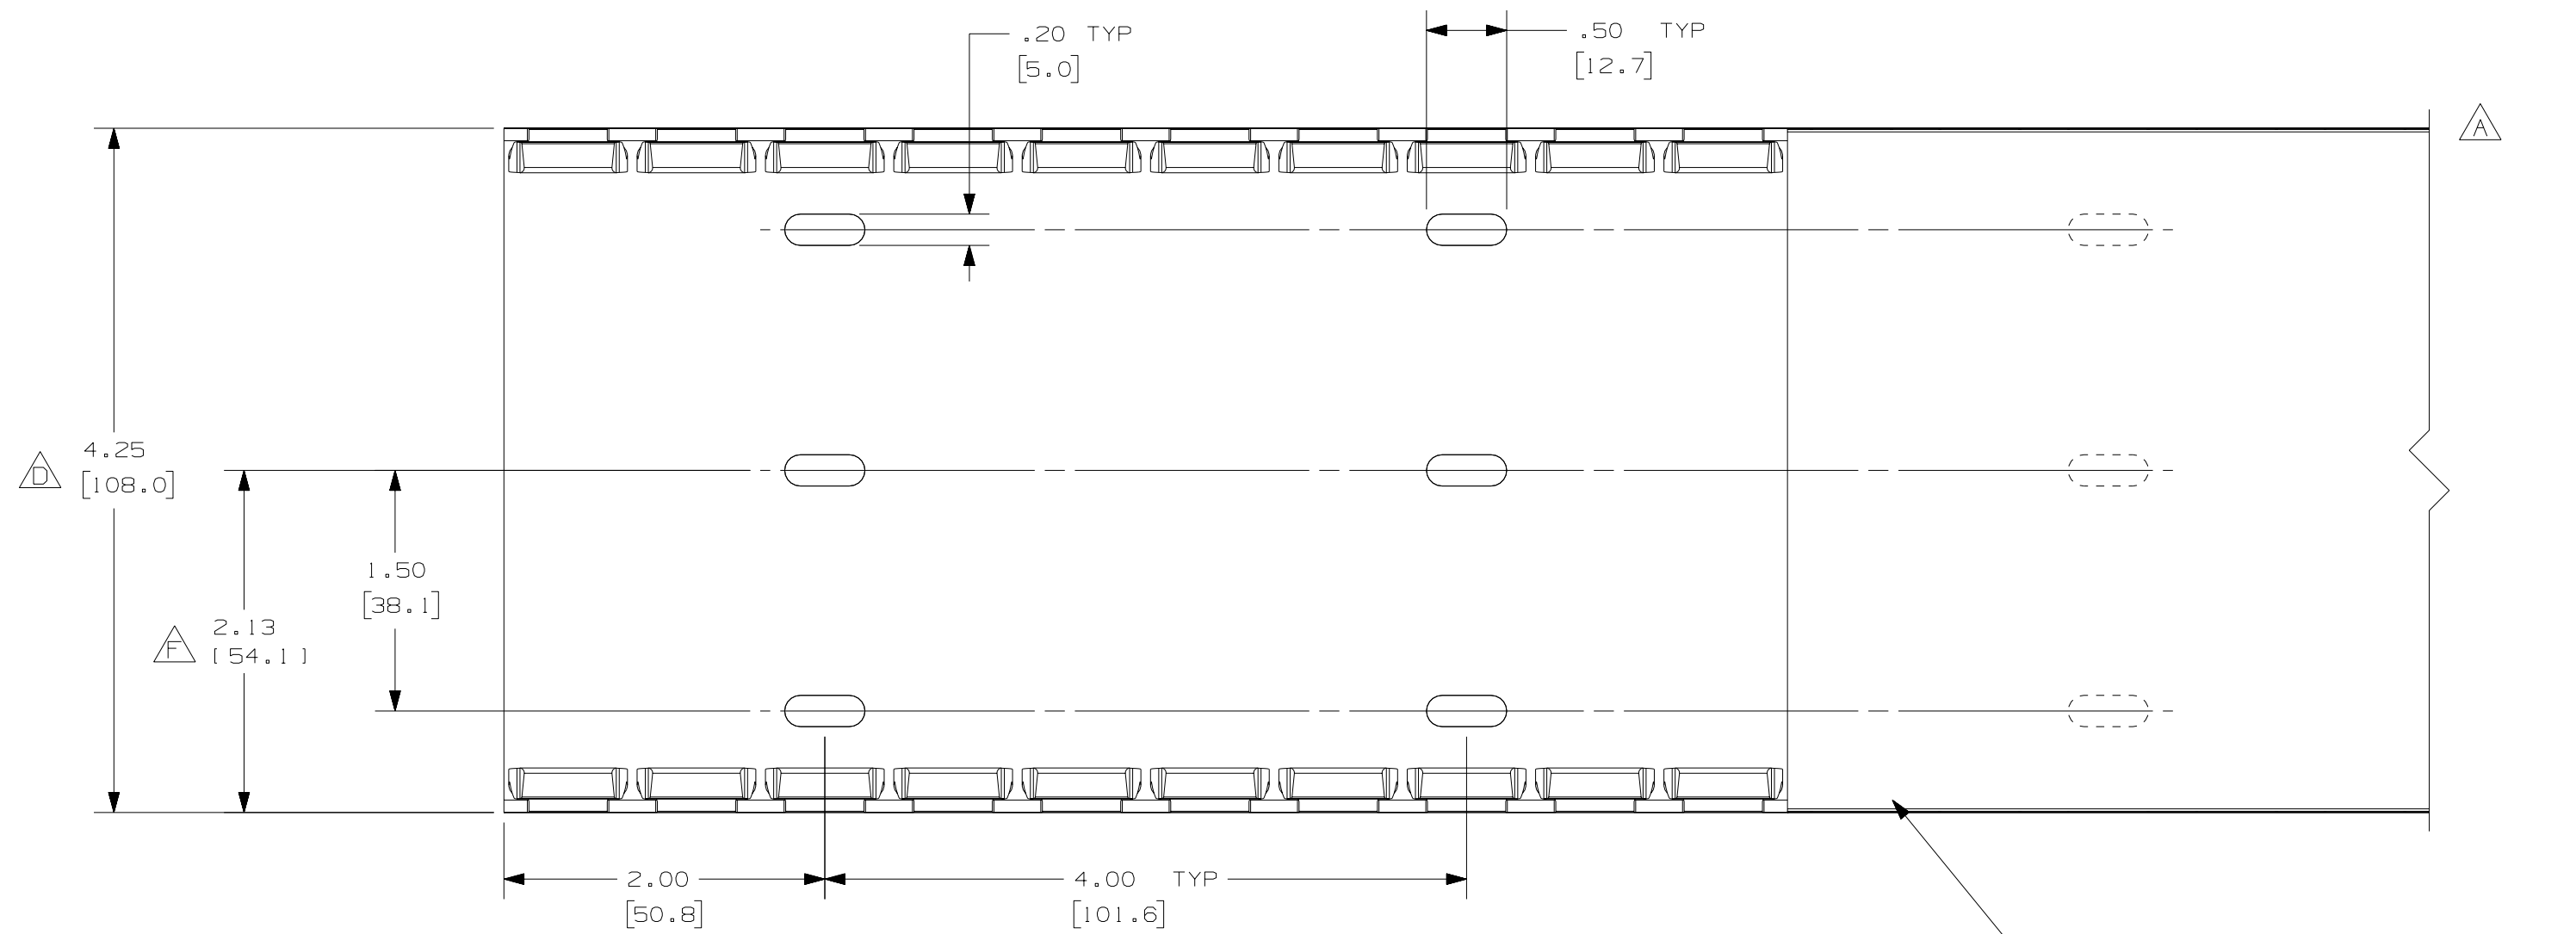

A G

NOTES:

1. ALL DIMENSIONS ARE REFERENCE ONLY.
2. DIMENSIONS IN PARENTHESIS ARE METRIC.
3. THE ** DENOTE COLOR.
4. DUCT AND COVER ARE AVAILABLE IN 6 FT [1828.8] LENGTHS.

REV	DATE	BY	CHK	DESCRIPTION
--	-----	---	---	G. ADDED LENGTH NOTE F. CORRECTED DIMENSION
2	7-6-07	JCSTMKBE		E. DELETED DIMENSION D. ADDED DIMENSION
--	-----	---	---	C. CHANGED DRAWING SIZE
1	5-21-04	JCSTMKBE		B. CHANGED VIEW A. ADDED TOP VIEW, NOTES, AND LABELS
R	2-28-03	JCST	JGG	DRAWING RELEASED