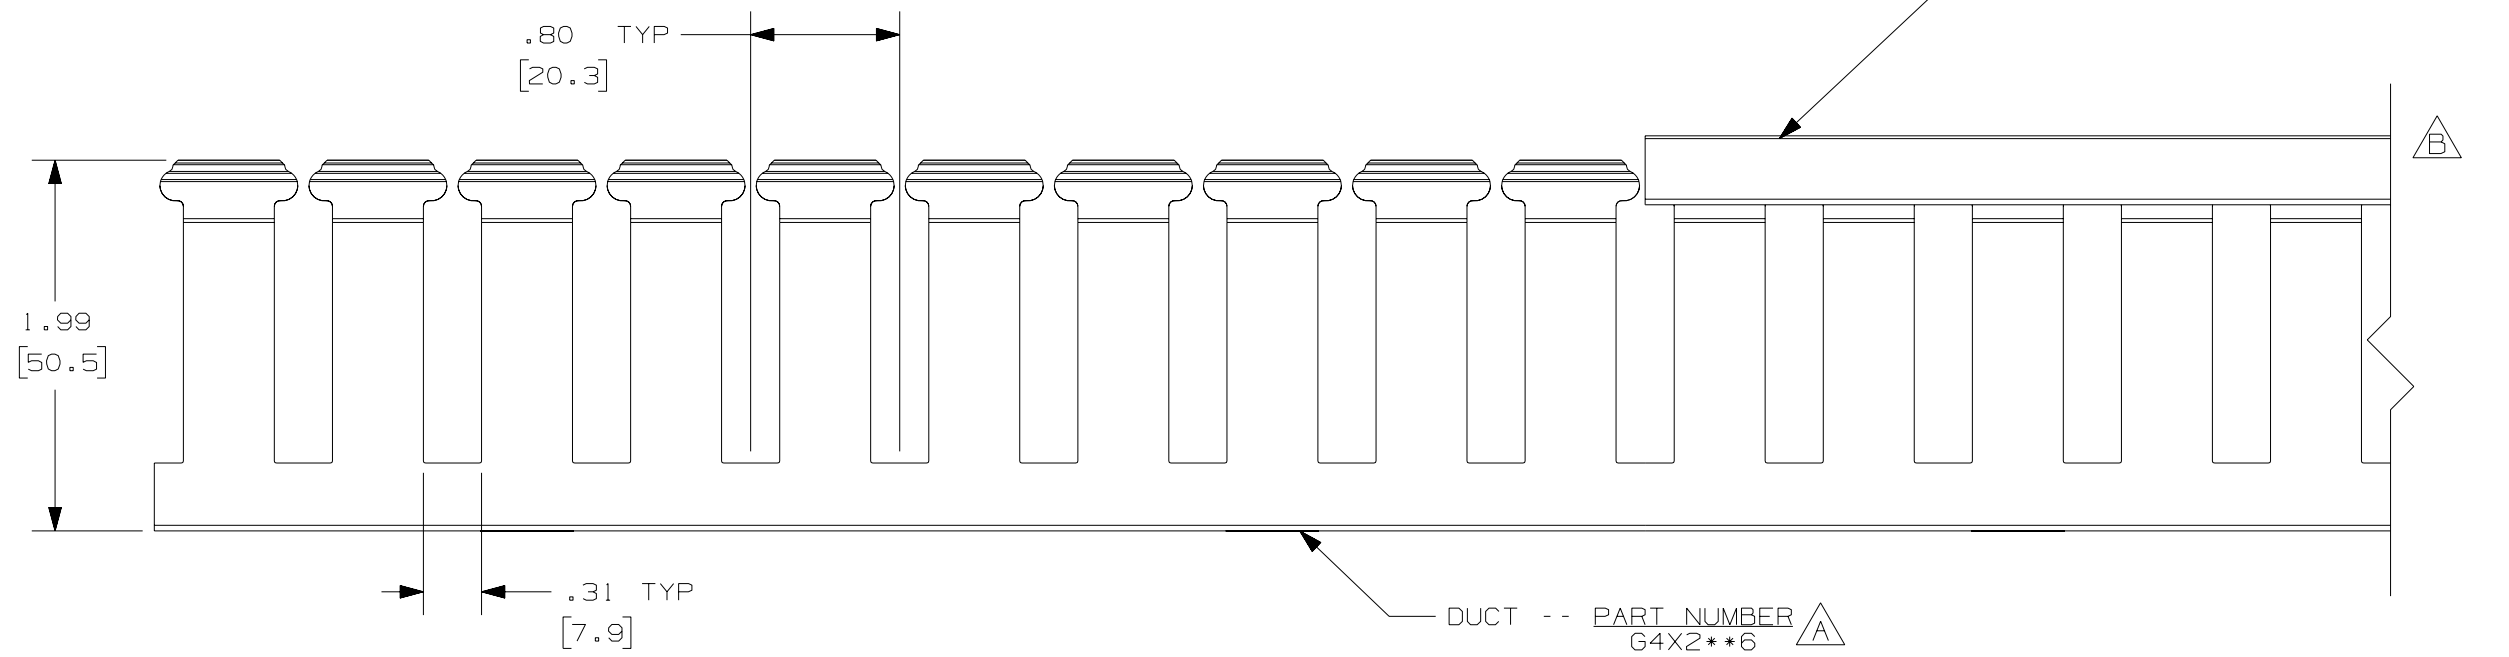

A G

NOTES:

1. ALL DIMENSIONS ARE REFERENCE ONLY.
2. DIMENSIONS IN PARENTHESIS ARE METRIC.
3. THE ** DENOTE COLOR.
4. DUCT AND COVER ARE AVAILABLE IN 6 FT [1828.8] LENGTHS.

REV	DATE	BY	CHK	DESCRIPTION
--	-----	---	---	G. ADDED LENGTH NOTE F. CORRECTED DIMENSION
2	7-6-07	JCSTMKBE		E. DELETED DIMENSION D. ADDED DIMENSION
--	-----	---	---	C. CHANGED DRAWING SIZE
1	5-21-04	JCSTMKBE		B. CHANGED VIEW A. ADDED TOP VIEW, NOTES, AND LABELS
R	2-28-03	JCST	JGG	DRAWING RELEASED