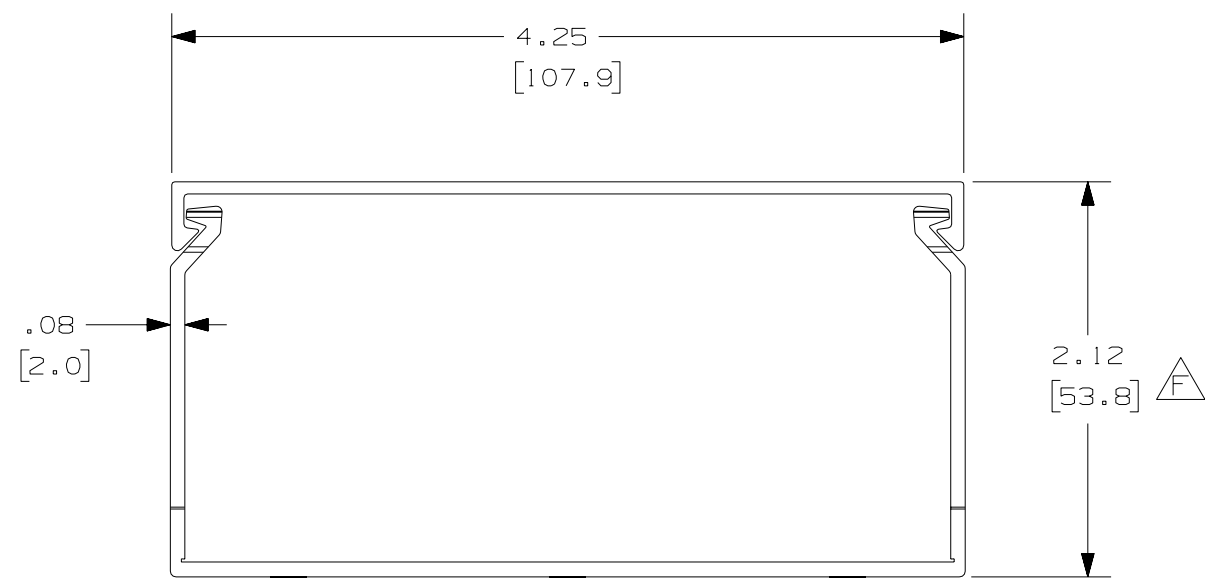

A G

NOTES:

1. ALL DIMENSIONS ARE REFERENCE ONLY.
2. DIMENSIONS IN PARENTHESIS ARE METRIC.
3. THE ** DENOTE COLOR.
4. DUCT AND COVER ARE AVAILABLE IN 6 FT [1828.8] LENGTHS.

REV	DATE	BY	CHK	DESCRIPTION
--	-----	---	---	G. ADDED LENGTH NOTE F. CORRECTED DIMENSION
2	7-6-07	JCSTMKBE		E. DELETED DIMENSION D. ADDED DIMENSION
--	-----	---	---	C. CHANGED DRAWING SIZE
1	5-21-04	JCSTMKBE		B. CHANGED VIEW A. ADDED TOP VIEW, NOTES, AND LABELS
R	2-28-03	JCST	JGG	DRAWING RELEASED