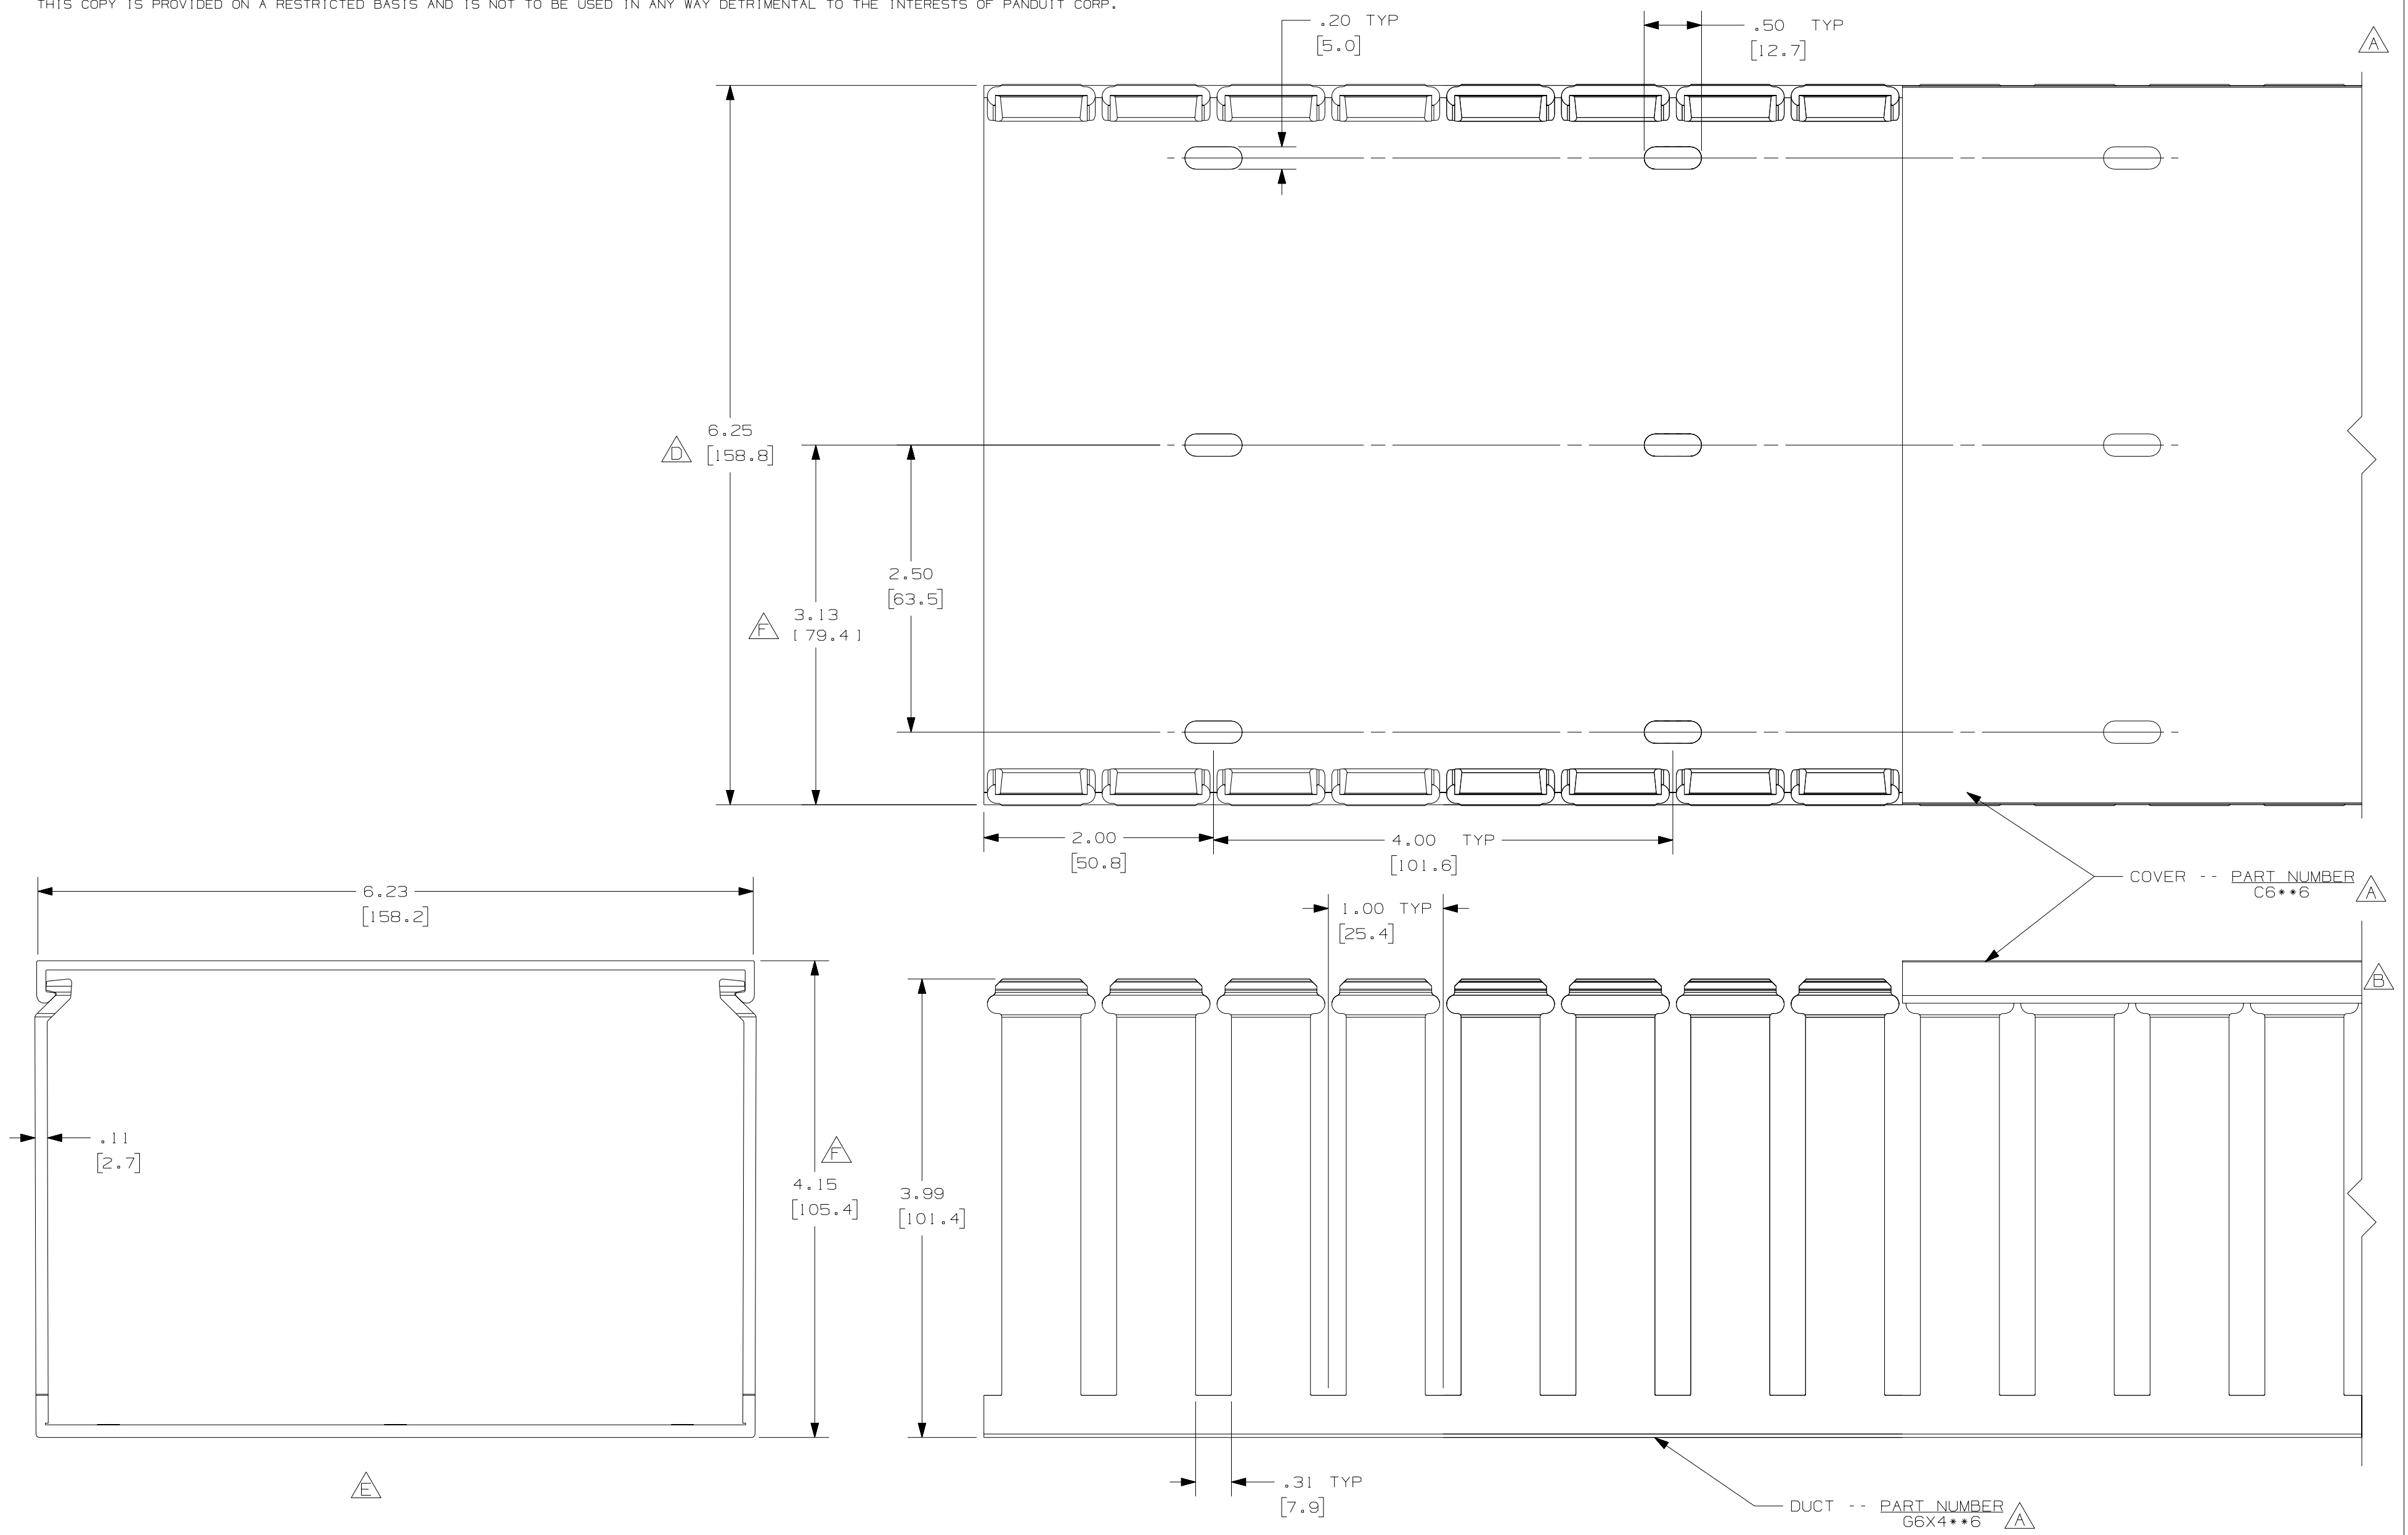

THIS COPY IS PROVIDED ON A RESTRICTED BASIS AND IS NOT TO BE USED IN ANY WAY DETRIMENTAL TO THE INTERESTS OF PANDUIT CORP.

△△

NOTES:

1. ALL DIMENSIONS ARE REFERENCE ONLY.
2. DIMENSIONS IN PARENTHESIS ARE METRIC.
3. THE \*\* DENOTE COLOR.
4. DUCT AND COVER ARE AVAILABLE IN 6FT [1828.8] LENGTHS.

REV	DATE	BY	CHK	DESCRIPTION
--	-----	---	---	G. ADDED LENGTH NOTE F. DIMENSION CORRECTED
2	7-6-07	JCSTMKBE		E. DIMENSION DELETED D. DIMENSION ADDED
--	-----	---	---	C. CHANGED DRAWING SIZE
1	5-20-04	JCSTMKBE		B. CHANGED VIEW A. ADDED TOP VIEW, NOTES, AND LABELS
R	3-6-03	JCST JGG		DRAWING RELEASED